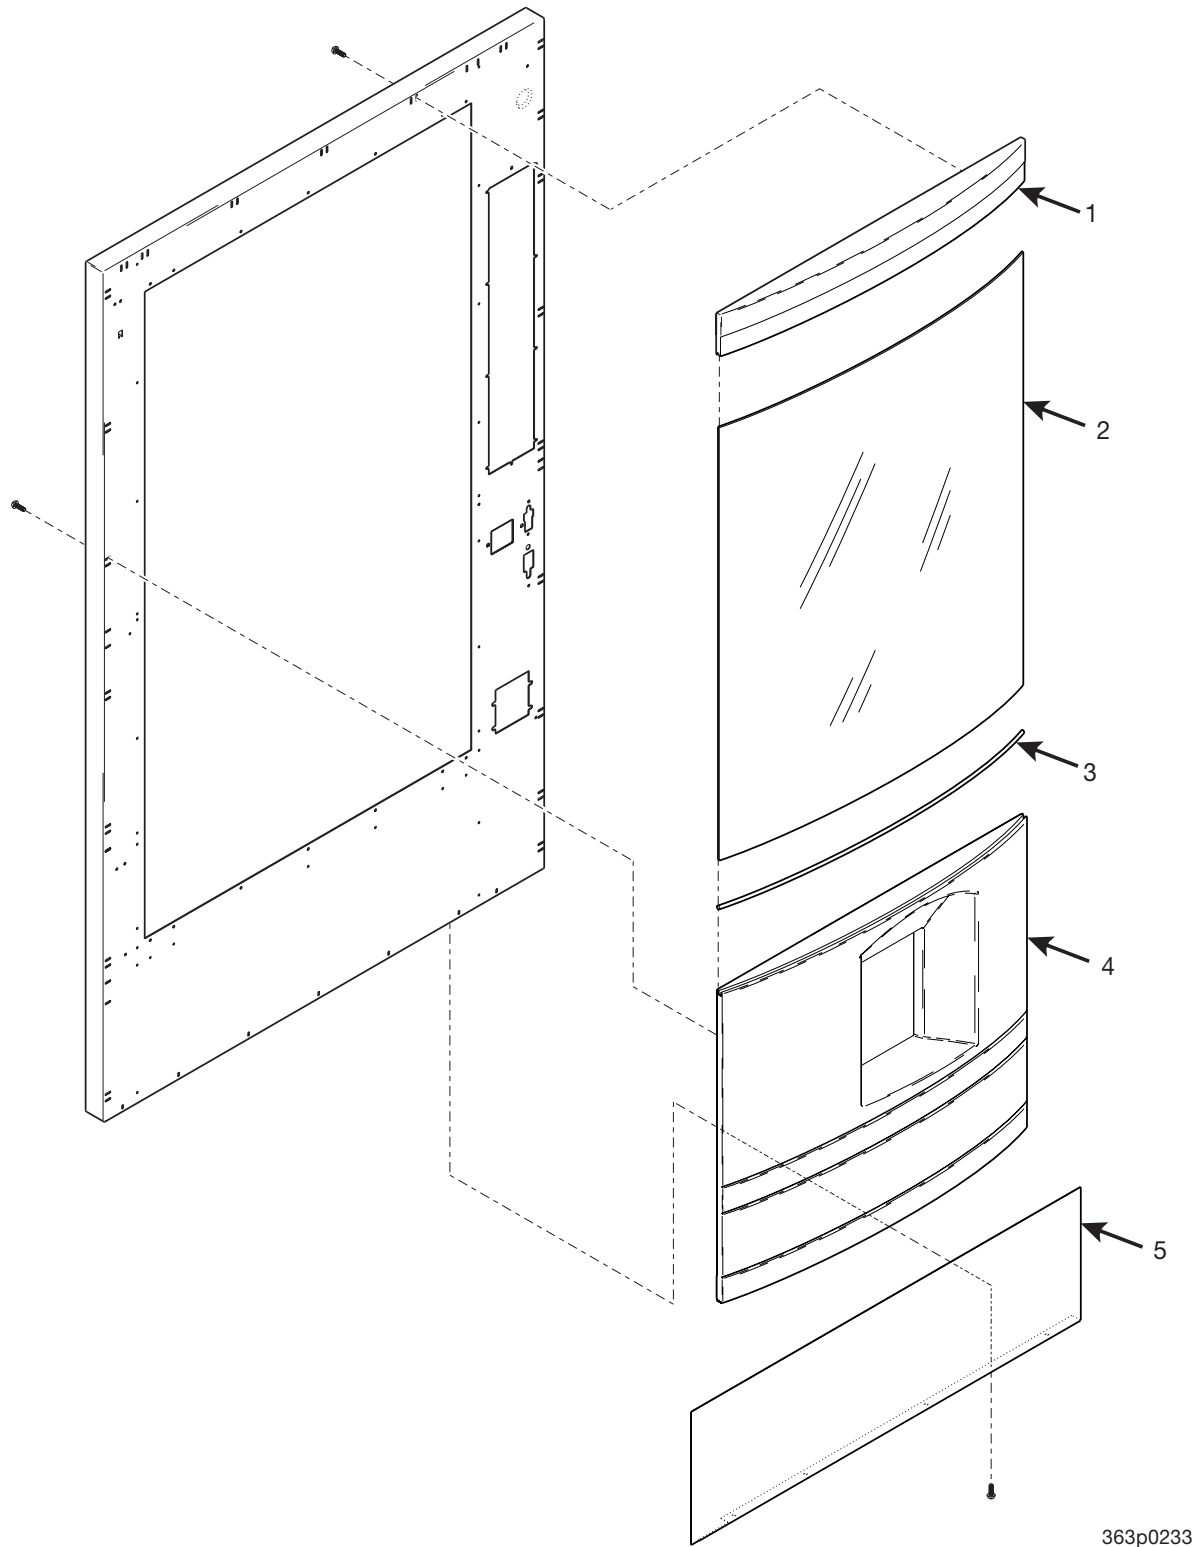

Cold Drink Center Parts Manual

Figure 3. Trim - Millennia Style - Part 2

Cold Drink Center Parts Manual

TABLE 3. TRIM - MILLENIA STYLE - PART 2

INDEX	PART NUMBER	DESCRIPTION	QTY
1	3632202	HORIZ.TRIM-TOP-42"-"H3	1
	3632204	DECAL-TRIM HORIZONTAL-42	
2	3632033	GLASS-CURVED FRONT-42.13"TWIN	1
3	3632135	GASKET-GLASS	1
4	3632203	HORIZONTAL TRIM-42"TWIN-"R2	1
5	3632133	PANEL-BOTTOM-PAINTED	1