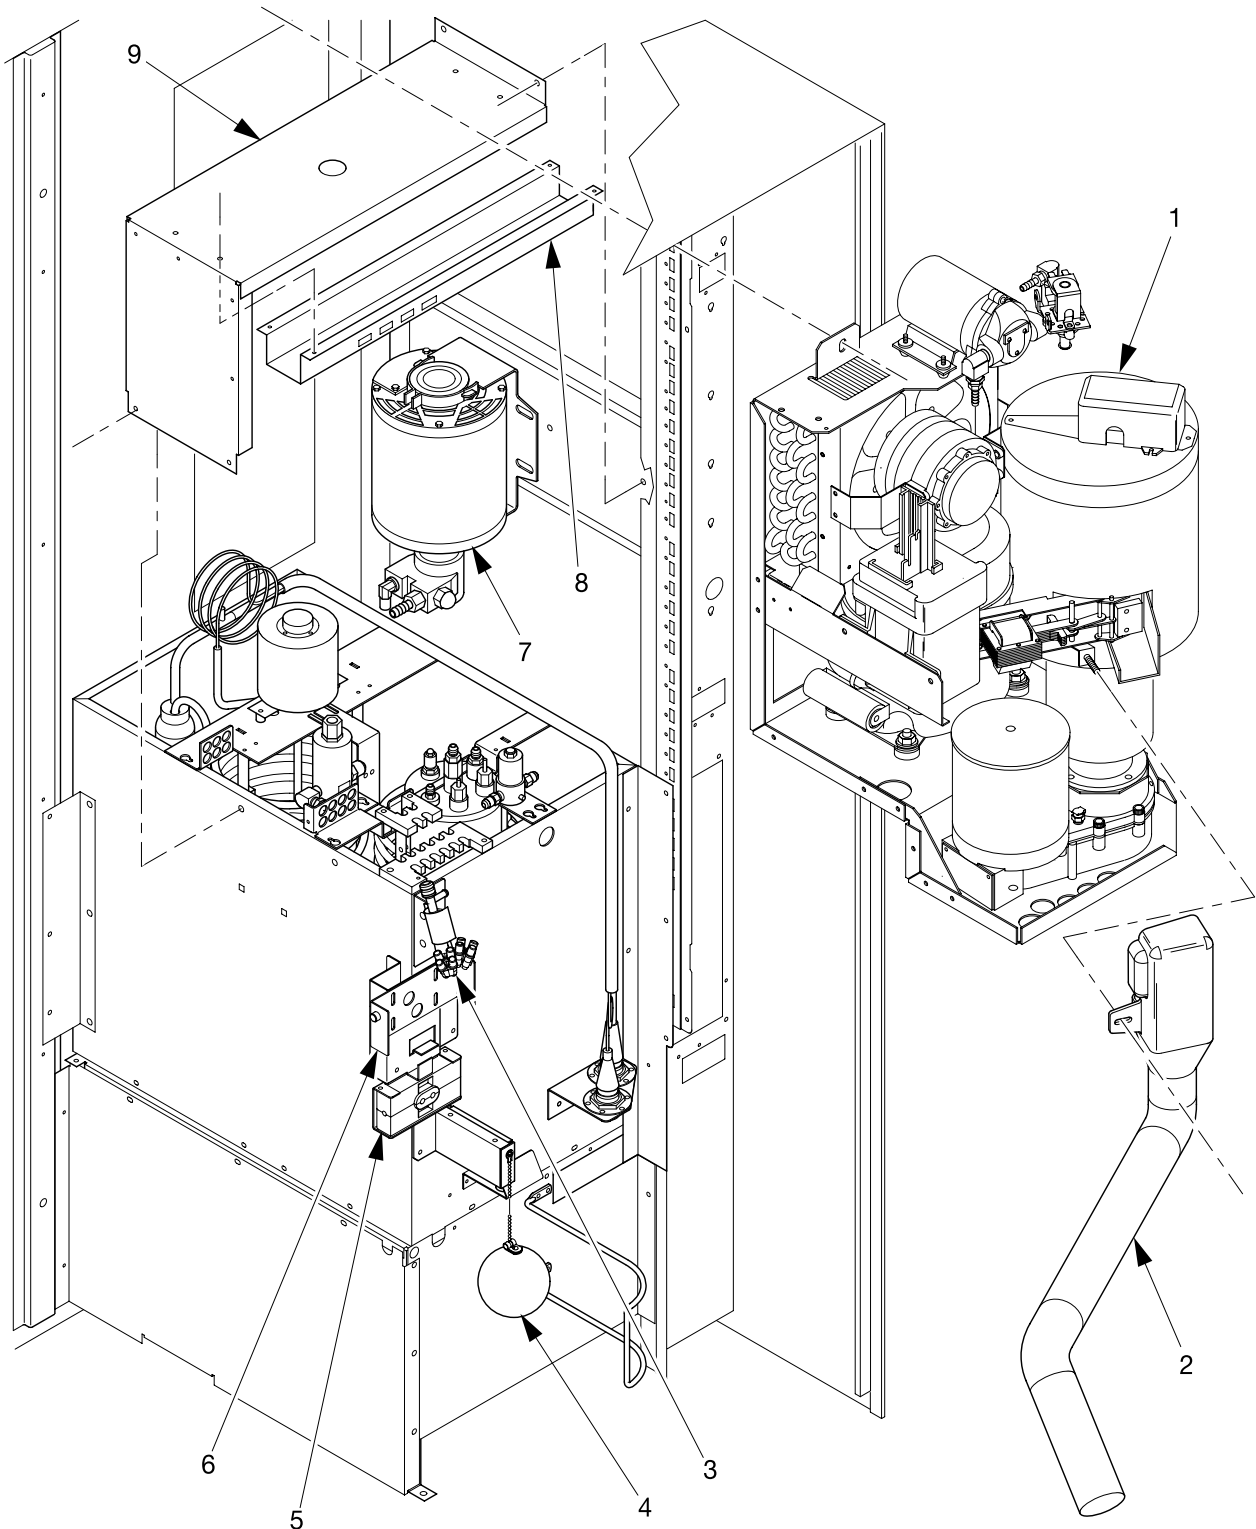

Cold Drink Center Parts Manual

327p0041

Figure 34. Common Cabinet - Part 5

Cold Drink Center Parts Manual

TABLE 34. COMMON CABINET - PART 5

INDEX	PART NUMBER	DESCRIPTION	QTY
1	3284000	ICEMAKER ASSY-WITH COOL SAN-115V-DOM. (FIGURES 54, THROUGH 62)	1
	3284004	ICEMAKER-WITH COOL SAN-230V	
	3284025	ICEMAKER ASSY-NO COOL SAN.-115V	
	3284026	ICEMAKER ASSY-NO COOL SAN.-230V	
2	3284001	ICE CHUTE-UPPER (PART OF INDEX 1)	1
3	3288042	NOZZLE ASSEMBLY (FIGURE 53)	1
4	3116130	SWITCH ASSY-OVERFLOW (FIGURE 52)	1
5	3281057	MUG SENSOR & BRACKET ASSY (FIGURE 53)	1 OPT
	3281062	MUG SENSOR & BRKT.ASSY-GERMAN (TRANSMISSIVE) (FIGURE 53)	
6	-	CUP STATION MOUNTING AND SUPPORT BRACKETS (FIGURE 53)	REF
7	3281050	PUMP & MOTOR ASSY-115V	1
	3281060	PUMP & MOTOR ASSY-230V	
8	3281031	CHANNEL-CONNECTOR	1
9	3281030	SUPPORT-ICE MAKER	1