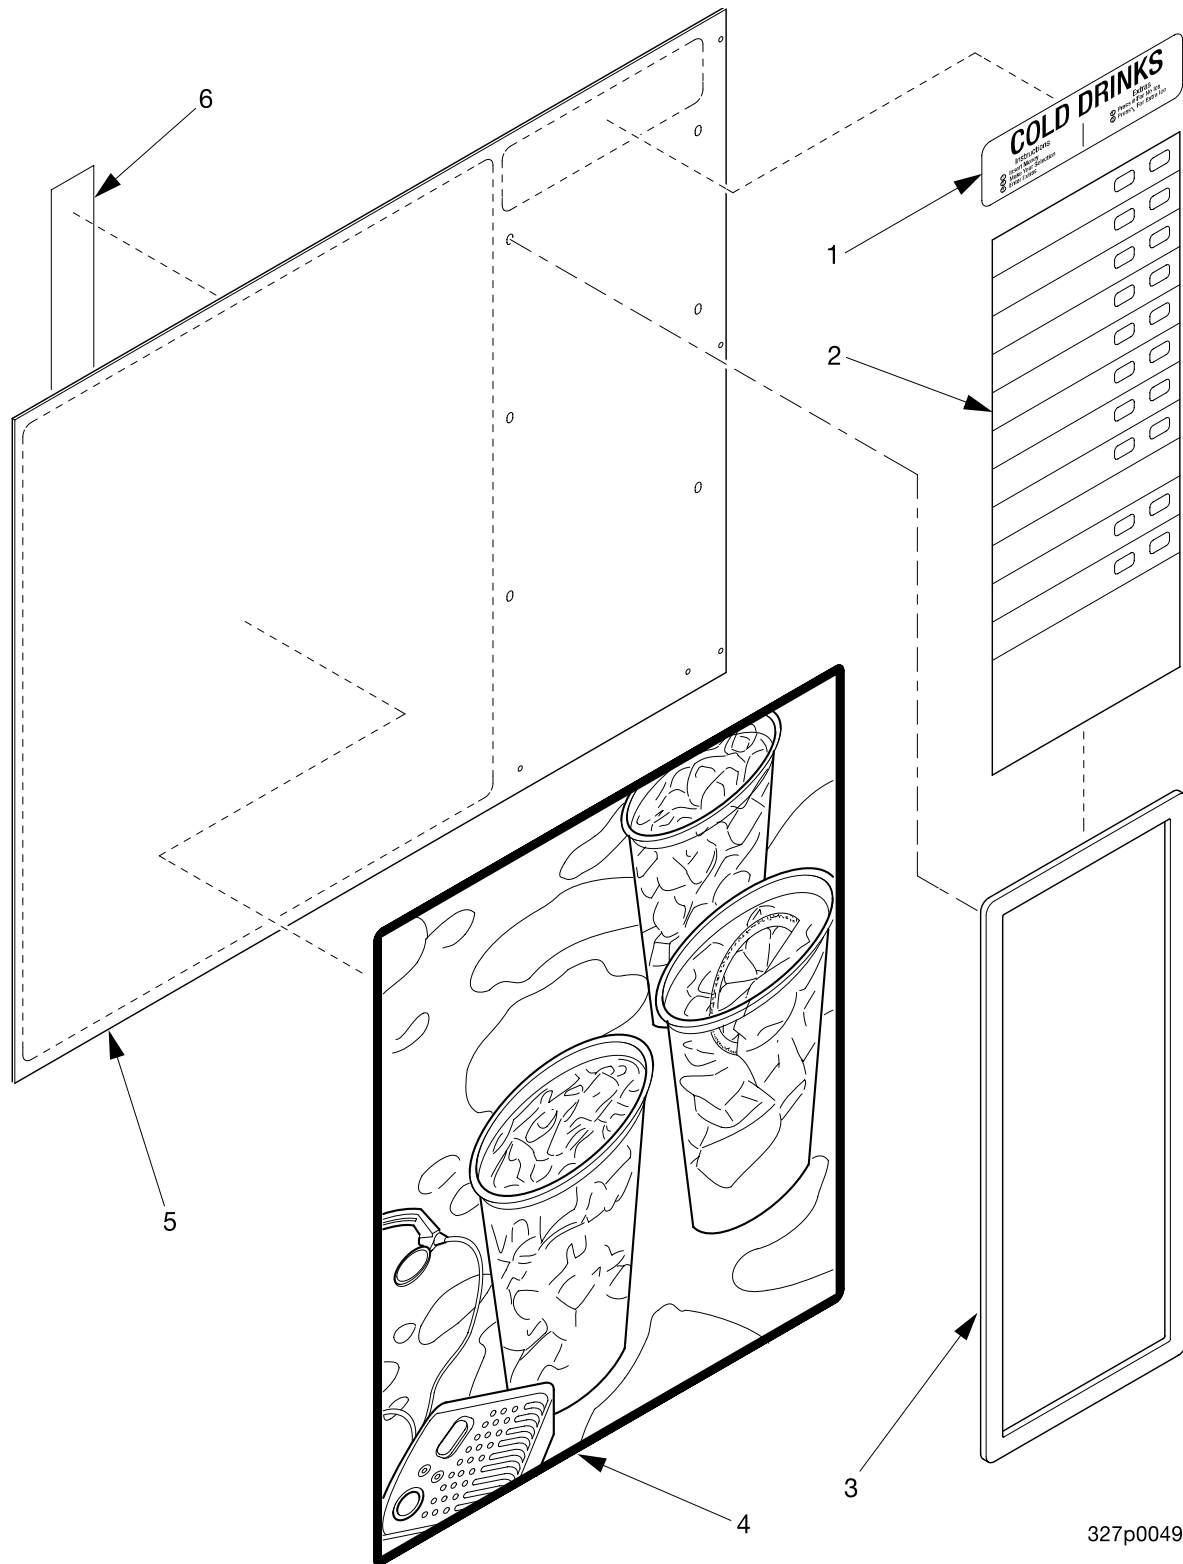

Cold Drink Center Parts Manual

Figure 14. Display Assembly - Part 2

Cold Drink Center Parts Manual

TABLE 14. DISPLAY ASSEMBLY - PART 2

INDEX	PART NUMBER	DESCRIPTION	QTY.
1	3632049	LABEL - INSTR - COLD DRINKS - ENGLISH	1
2	-	MENU INSERTS - SEE BAG ASSEMBLY (TABLES 16 THROUGH 19)	-
3	6232044	FRAME - PRODUCT IDENTIFIER	1
4	3282010	DISPLAY - PHOTO - P.O.P.	1
5	3282015	PANEL - DISPLAY - PRODUCT	1
6	6232219	FILLER - FRAME	1