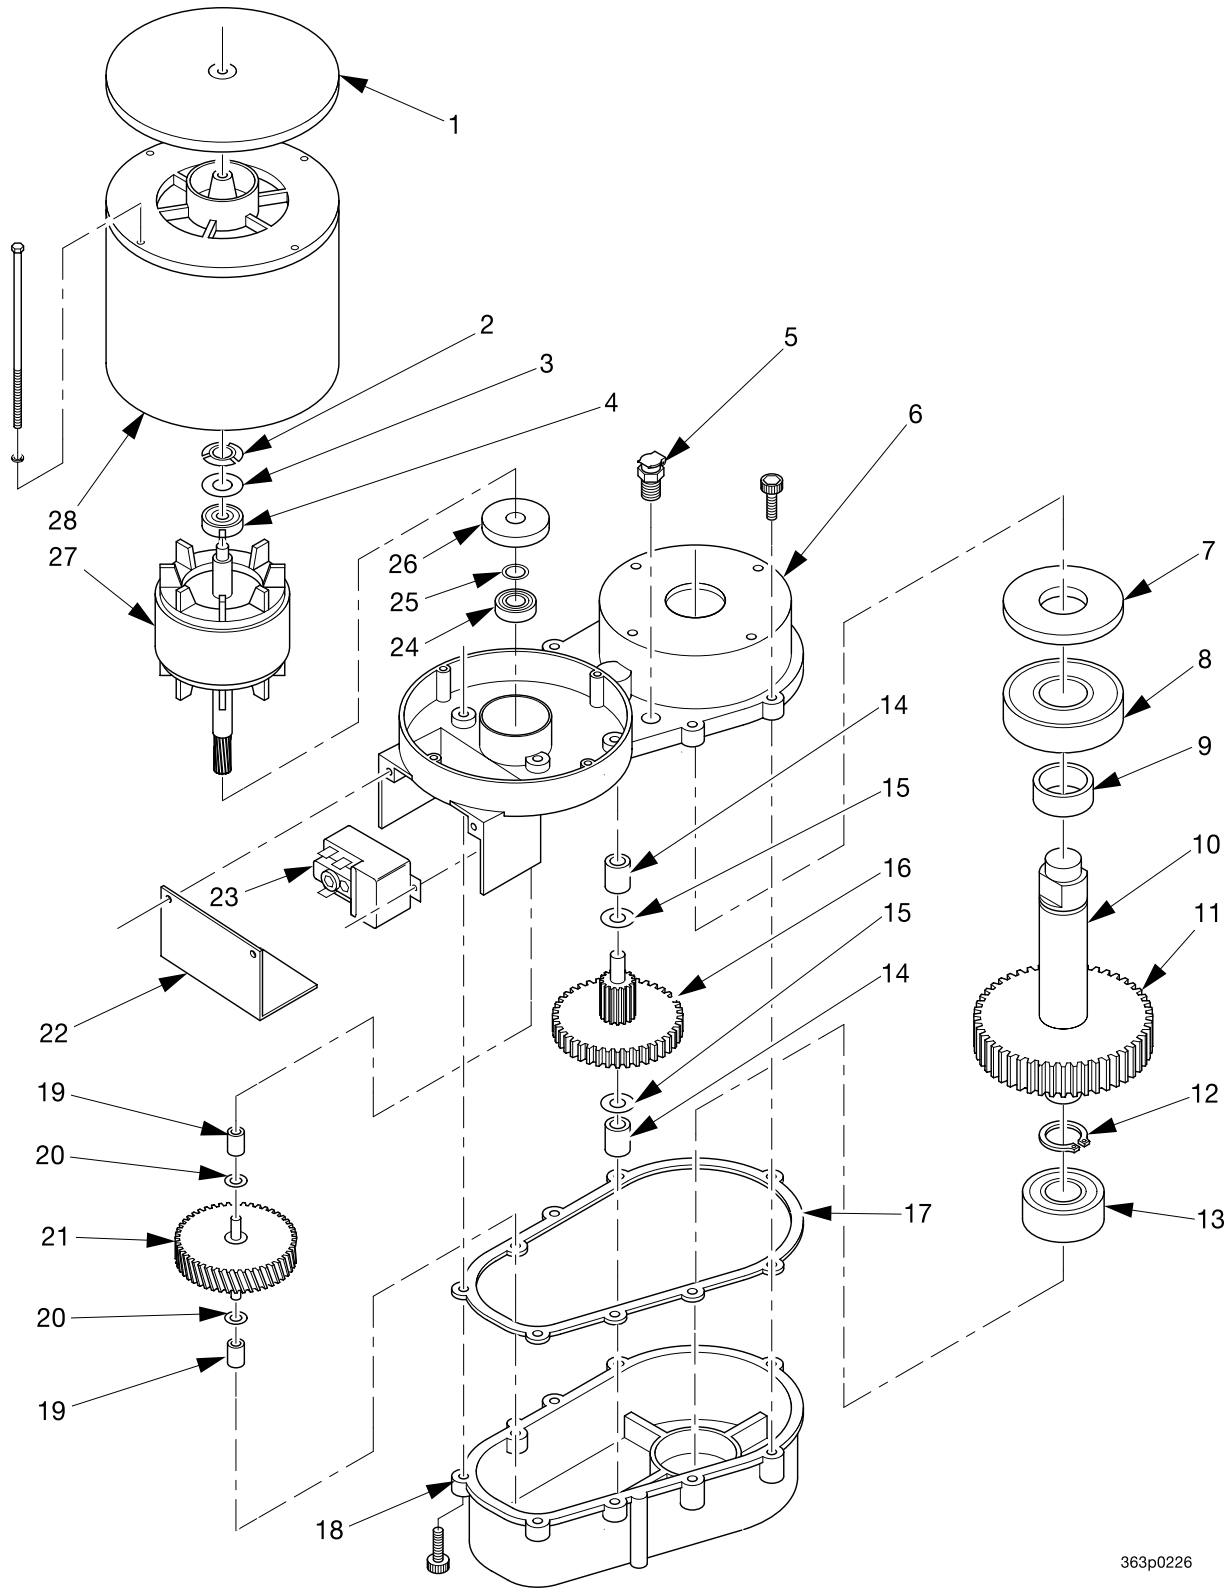

Cold Drink Center Parts Manual

TABLE 57. ICEMAKER ASSEMBLY - PART 4

INDEX	N.V. PART NUMBER	DESCRIPTION	QTY
1	3174063	DOOR-BACK PLATE	1
2	3014049	GASKET	2
3	3014081	DOOR	1
4	3114081	SLEEVE-TUBULAR-DOOR	2
5	3014061	INSULATION-DOOR	1
6	3014101	INSULATION PLATE	1
7	3014055	SPRING-LEVER	1
8	3114132	SPACER-UPPER	1
9	3114078	SPACER-LOWER-3/8 LONG	1
10	3174064	DRIVE BAR AND LINK ASSEMBLY	1
11	3114099	SPRING-PLUNGER	1
12	6104220	RETAIN RING TRUARC 5133-18H SS	6
13	3014062	SOLENOID 50HZ/60HZ	1
14	3104172	PIN-CLEVIS	1
15	3174065	BUSHING	2
16	3014056	PIN-DRIVE	1
17	3114079	SPRING-TORSION-DOOR-LOWER	1
18	3174066	BRACKET	1
19	3014117	INSULATOR-SWITCH	1
20	3014047	SWITCH	1
21	3014057	PIN-PIVOT	1
22	3114097	SPRING-TORSION-DOOR-UPPER	1

Cold Drink Center Parts Manual

363p0226

Figure 58. Icemaker Assembly - Part 5