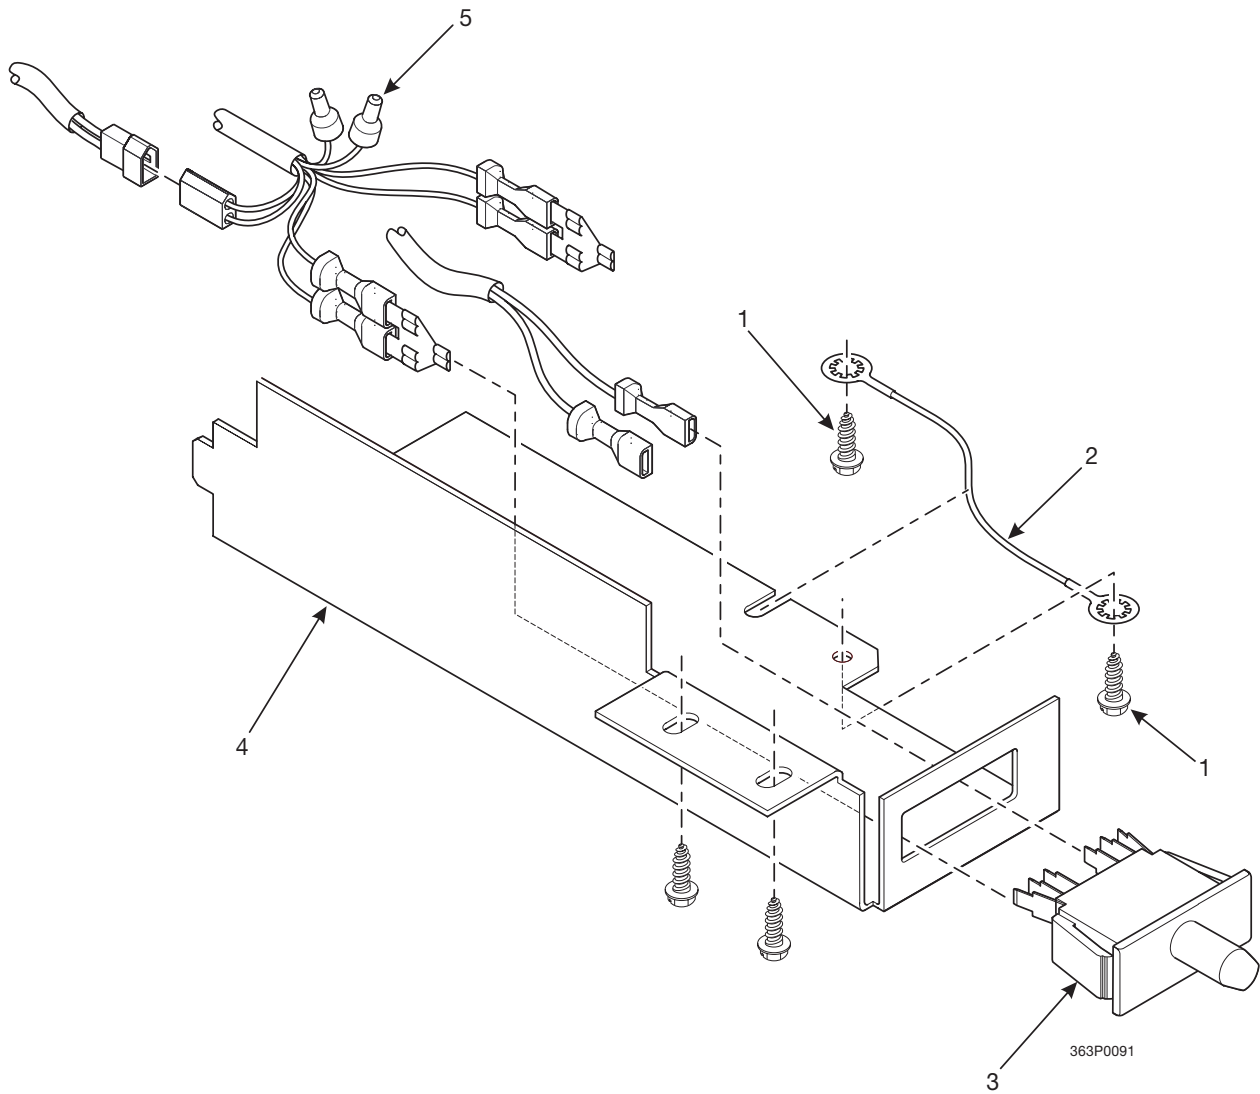

Cold Drink Center Parts Manual

Figure 36. Interlock Switch and Bracket

Cold Drink Center Parts Manual

TABLE 36. INTERLOCK SWITCH AND BRACKET

INDEX	PART NUMBER	DESCRIPTION	
1	3157060	SCREW - #8-32 X .31 HEX W/ HD.	-
2	9984165	JUMPER - GROUND WIRE	1
3	2366135	SWITCH - INTERLOCK - INTERNATIONAL	1
	1211141	SWITCH - INTERLOCK - DOMESTIC	
4	1571021	BRACKET - SWITCH INTERLOCK	1
5	1579010	JUMPER - INTERLOCK - DOMESTIC	1
	1579011	JUMPER - INTERLOCK - INTERNATIONAL	

Cold Drink Center Parts Manual

327p0066

Figure 37. Power Panel Assembly -115 V (U.S.)

Cold Drink Center Parts Manual

TABLE 37. POWER PANEL ASSEMBLY -115 V (U.S.)

INDEX	PART NUMBER	DESCRIPTION	QTY
-	6531010	POWER ASSY-120V DUMB COIN-20A	REF
1	1571035	STANDOFF-PCB-3/8 SNAP LOCK	4
2	9989659	PCB ASSY-DUMB MECH POWR SUPP	1
3	1679002	HARNESS-120V COIN ADAPT	1
4	9989100	INTERFERENCE FILTER	1
5	9989046	24V XFMR-DUAL PIR.-.187 TERM	1
6	9984094	WIRE-GROUND-14"	1
7	9989674	CIRCUIT BREAKER-4 AMP	1
8	1709001	JUMPER-TRANSFORMER-FOREIGN	1
9	9989673	CIRCUIT BREAKER-20A	1
10	1709006	JUMPER-MAIN SWITCH TO BREAKE	1
11	9984629	SWITCH-TOGGLE-DPST-20AMP	1
12	1709000	HARNESS-POWER PANEL-FOREIGN	1
13	5202048	FUSE 1 AMP (PART OF INDEX 2)	1
14	1701025	PLATE-HOUSING-PANEL	1