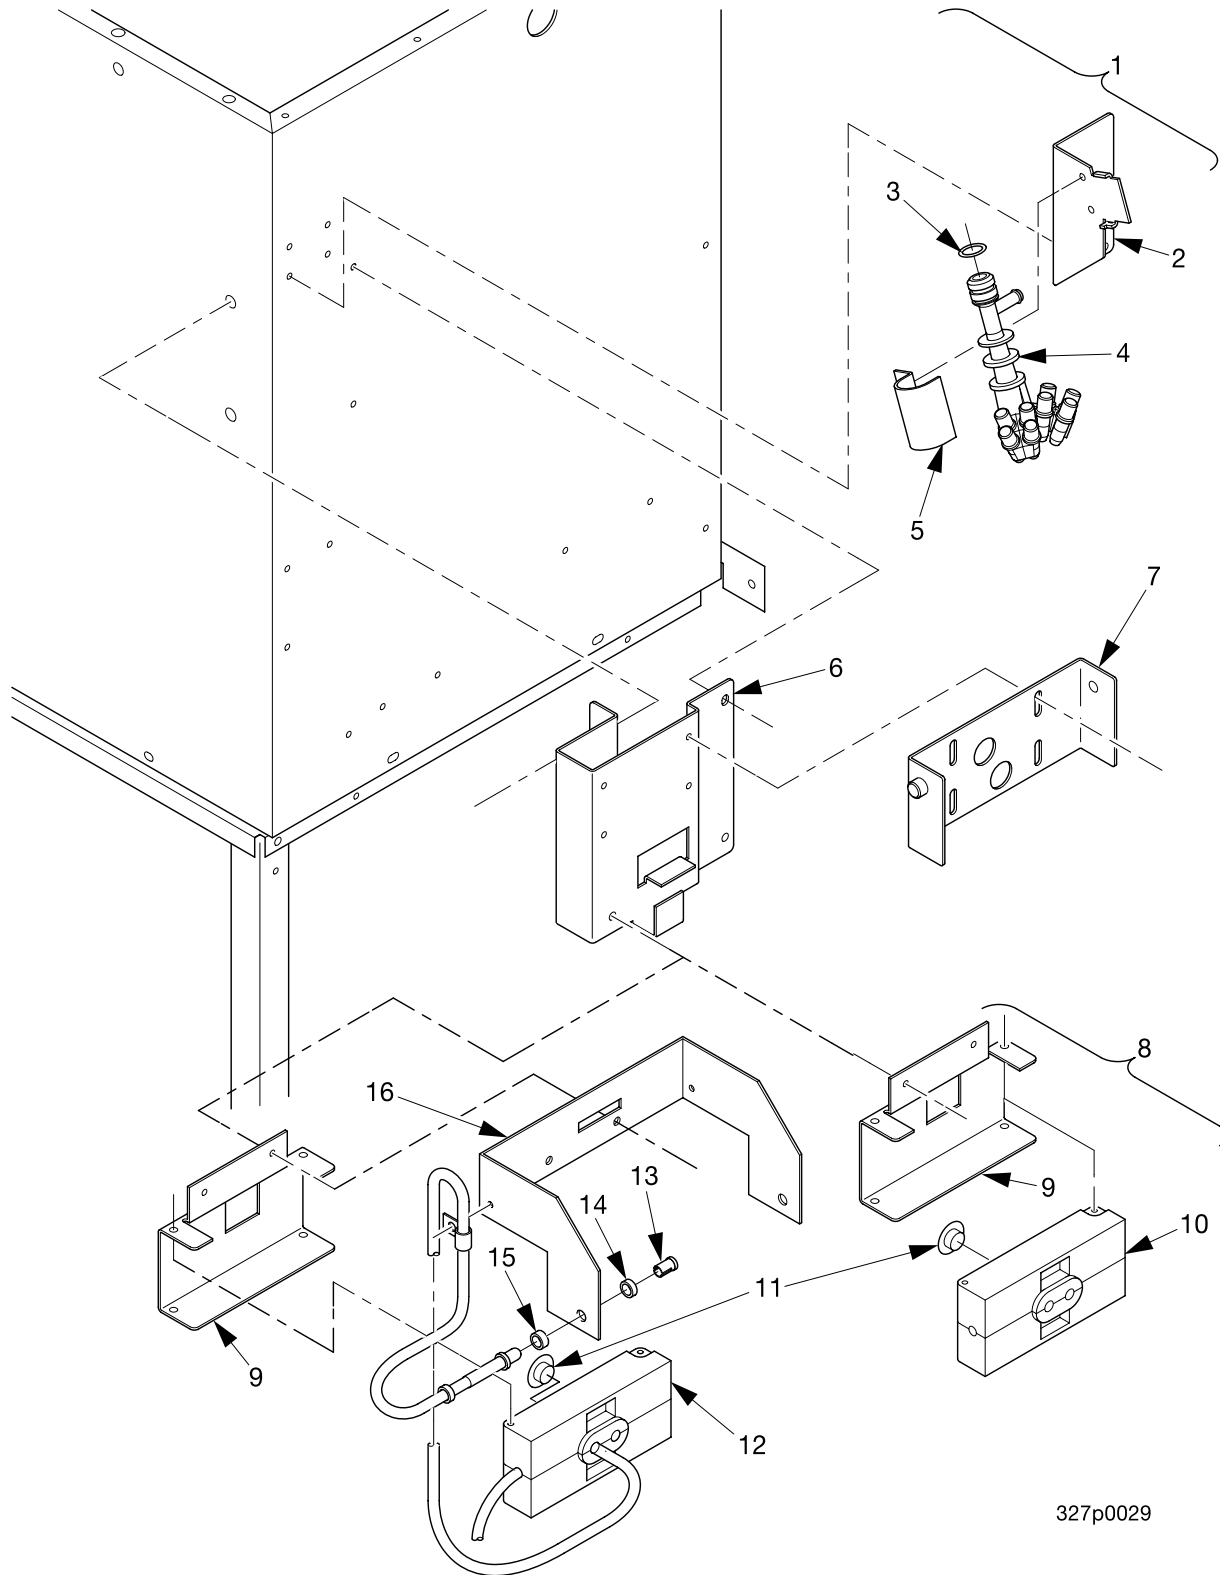

Cold Drink Center Parts Manual

TABLE 52. OVERFLOW SWITCH ASSEMBLY

INDEX	PART NUMBER	DESCRIPTION	QTY.
-	3116130	OVERFLOW SWITCH ASSEMBLY	
1	3116126	COVER OVERFLOW SWITCH	1
2	1217160	4 - 40X5/8 RHS M SCREW Z/Y	2
3	3116123	BRACKET ASSY - OVERFLOW SWITCH	1
4	3151137	CHAIN - OVERFLOW SWITCH *	1
5	4047054	SCREW #8 18X1/2 RHS T/C	1
6	3116127	FLOAT OVERFLOW SWITCH	1
7	2304108	SWITCH LEVER V3L - 131 - D8	1
8	1217159	4 - 40 KEPS W/EXT L/WAS H ZP	2
9	3121150	INSULATION OVERFLOW SWITCH	1

Cold Drink Center Parts Manual

Figure 53. Miscellaneous Cup Station Components