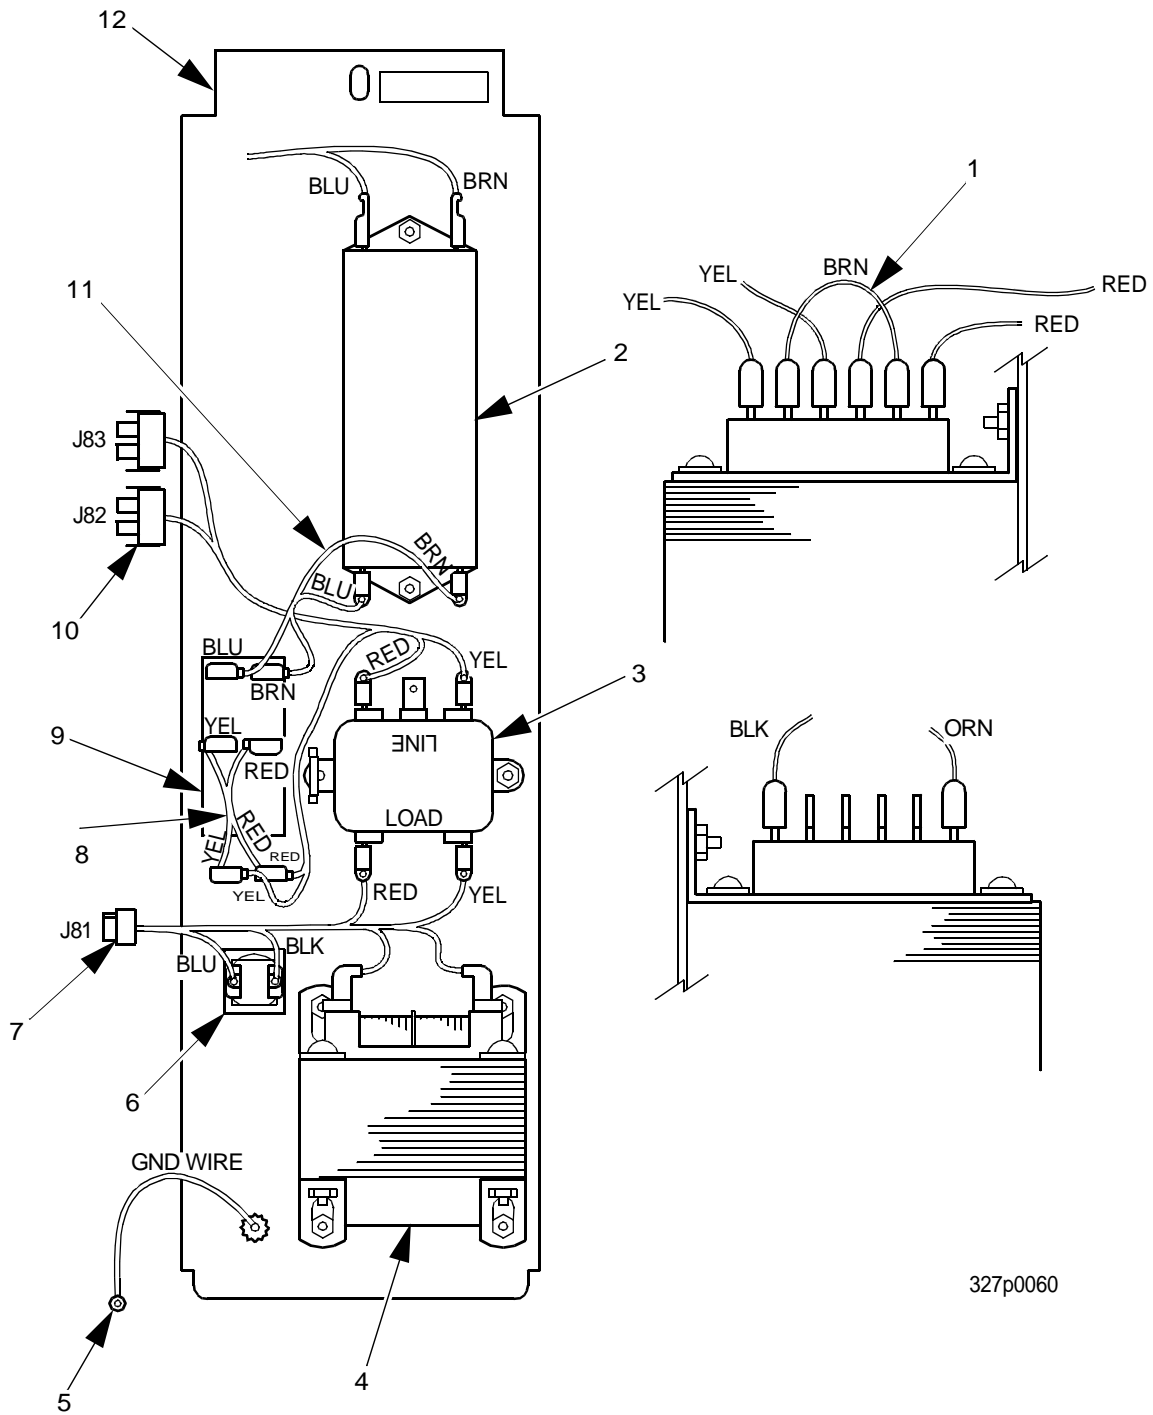

Cold Drink Center Parts Manual

327p0060

Figure 39. Power Panel Assembly - 230 V - Fr/Gr (France/Germany)

Cold Drink Center Parts Manual

TABLE 39. POWER PANEL ASSEMBLY - 230 V - FR/GR (FRANCE/GERMANY)

INDEX	PART NUMBER	DESCRIPTION	QTY
-	4521041	POWER PANEL ASSY-230V FR/GER	REF
1	4279001	JUMPER-230V-XFMR PRI	1
2	9989110	FILTER-POWER LINE-EMI	1
3	9989100	INTERFERENCE FILTER	1
4	9989046	24V XFMR-DUAL PIR.-.187 TERM	1
5	9984094	WIRE-GROUND-14"	1
6	9989674	CIRCUIT BREAKER-4 AMP	1
7	1709001	JUMPER-TRANSFORMER-FOREIGN	1
8	4529002	JUMPER-FRENCH/GERMAN SWITCH	1
9	9984627	CIRCUIT BREAKER/SWITCH-16 AM	1
10	1709000	HARNESS-POWER PANEL-FOREIGN	1
11	6849015	JUMPER-POWER SW	1
12	4521036	PLATE-HOUSING-PANEL-FR/GER.	1