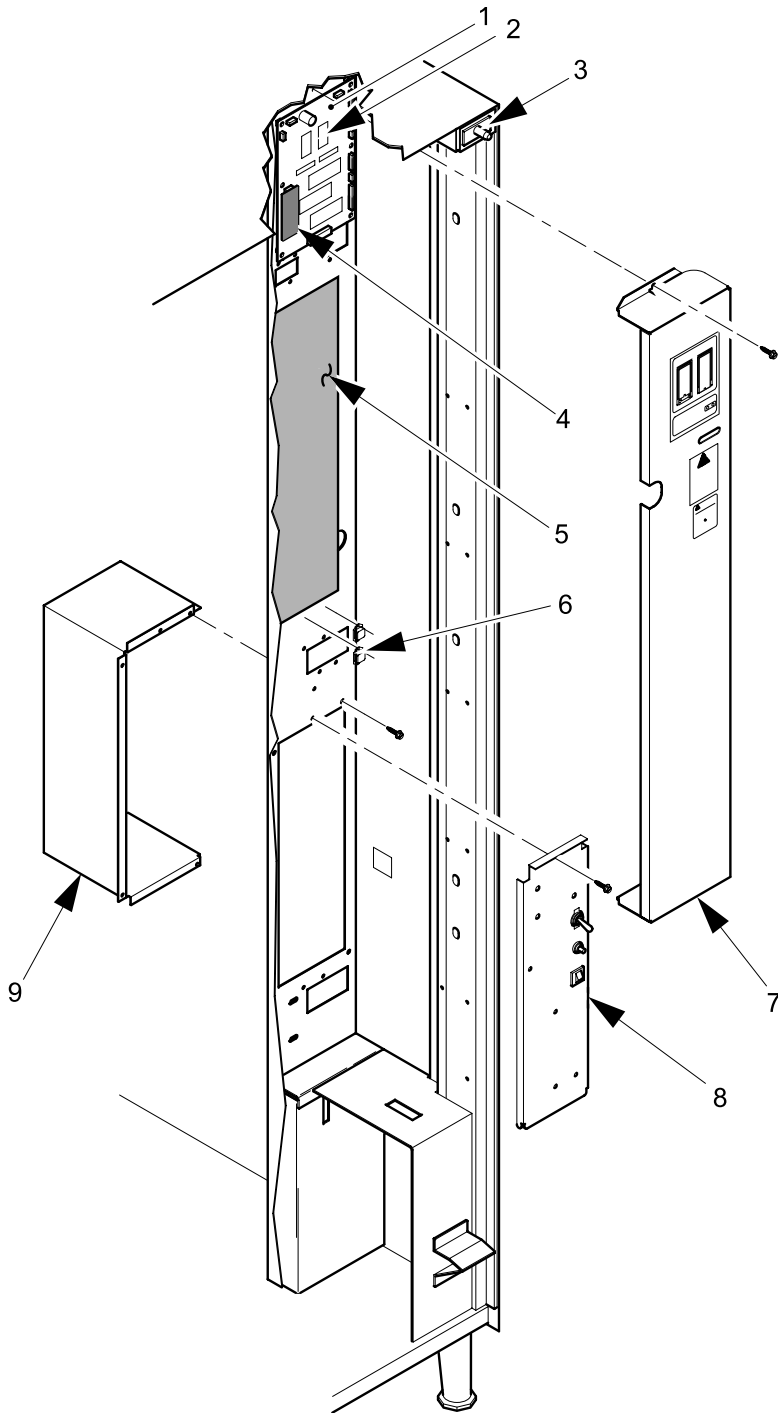

Cold Drink Center Parts Manual

327p0057

Figure 31. Common Cabinet - Part 2

Cold Drink Center Parts Manual

TABLE 31. COMMON CABINET - PART 2

INDEX	PART NUMBER	DESCRIPTION	QTY.
-	3286006	MAIN CONTROL PCB WITH EPROM (INCLUDES INDEX NUMBERS 1 AND 2)	-
1	9989755	PCB ASSEMBLY - MAIN CONTROLLER	1
2	SEE LABEL	IC ASSEMBLY	1
3	-	BRACKET - SWITCH - INTERLOCK (FIGURE 36)	REF
4	9989687	PCB ASSEMBLY - EXEC. INTERFACE (USED WITH EXEC COIN MECH. OPTIONS)	OPT
5	3286010	PCB ASSEMBLY - COLD DRINK INTERFACE	1
6	9983778	TRIAC - 35 A - 600V	2
7	1571112	COVER - CONTROLLER AND INTERFACE PCB	1
8	6531010	POWER PANEL ASSEMBLY - 115 V (U.S.) (FIGURE 37)	1
	4521020	POWER PANEL ASSEMBLY - 230 V (U.K.) (FIGURE 38)	
	4521041	POWER PANEL ASSEMBLY - 230 V (FR./GER.) (FIGURE 39)	
9	1571193	HOUSING - POWER PANEL	1