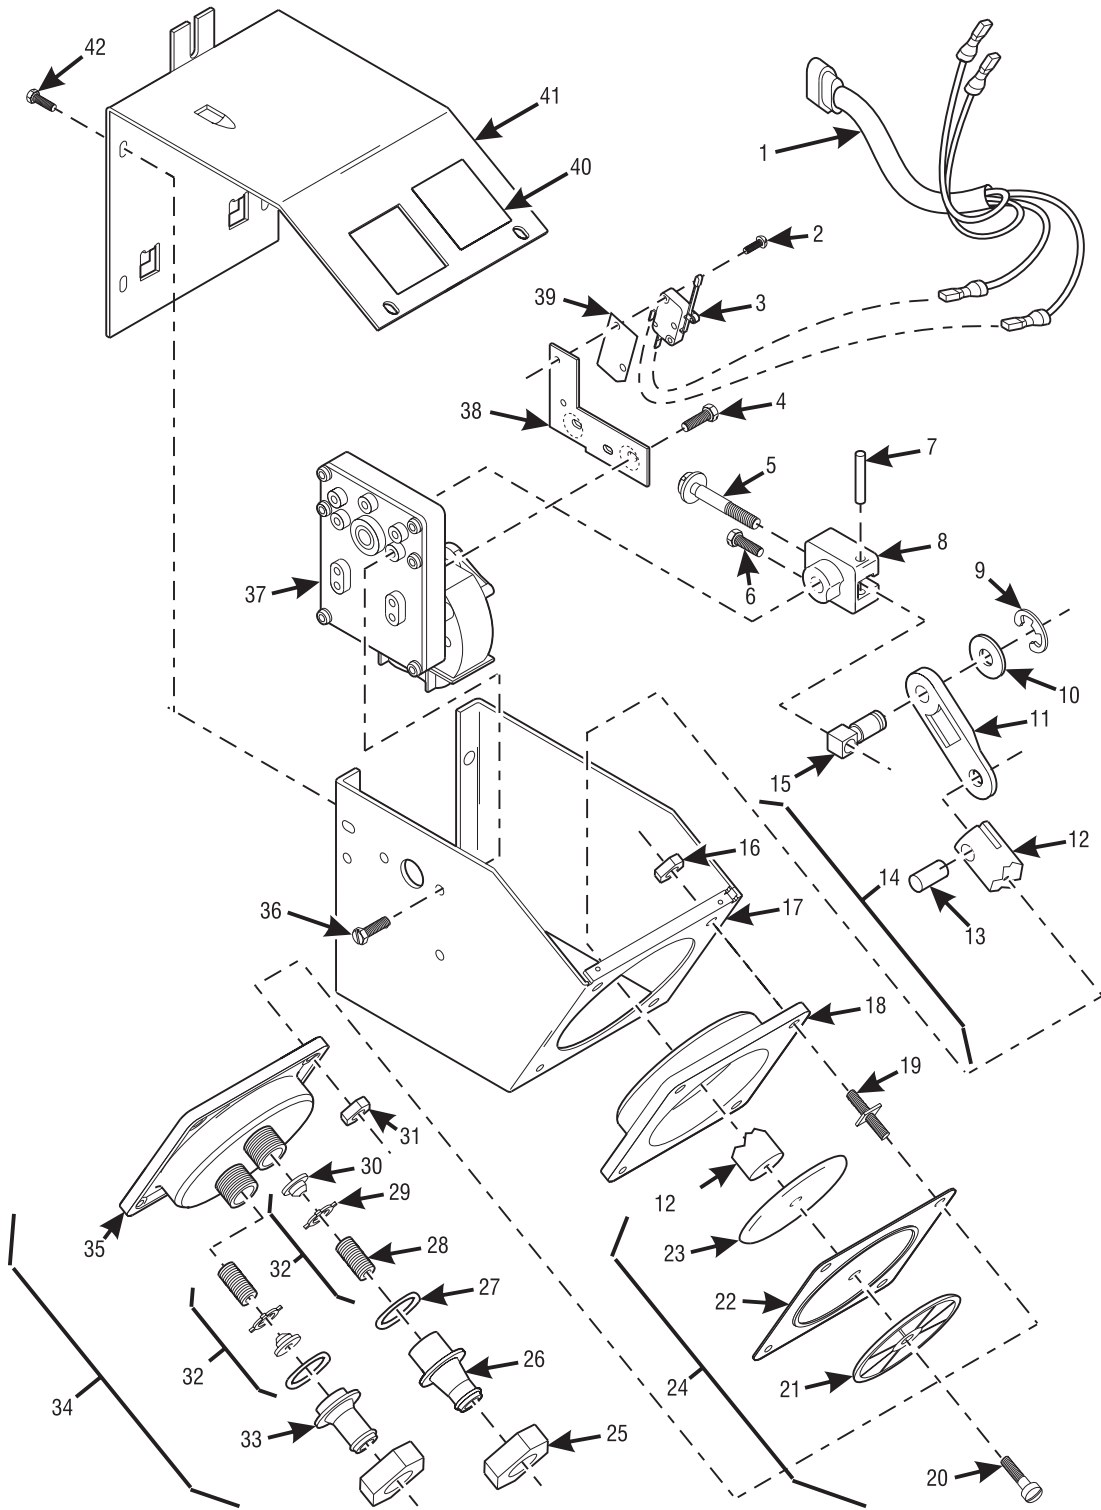

Cold Drink Center Parts Manual

317P0016

Figure 71. Diaphragm Syrup Pump

Cold Drink Center Parts Manual

TABLE 71. DIAPHRAGM SYRUP PUMP

INDEX	PART NUMBER	DESCRIPTION	QTY.
-	3187030	SYRUP PUMP ASSEMBLY (9-18 OZ.)	-
1	3157026	HARNESS, SYRUP PUMP	1
2	1212139	SCREW, #4-40 X 1/2 RHS	2
3	3157022	SWITCH AND CAP ASSEMBLY	1
4	1451097	SCREW, #8-32 X .31 HEX HD T/F - BUC	2
5	3157049	ADJUSTER SCREW, CRANK ARM	1
6	3157068	SCREW, #8-32 X .31 HXHD - T/F - W/ 3/8 /W	1
7	3157043	ROLL PIN - .062 X 1.00	1
8	3157051	CRANK ARM, BODY	1
9	9900431	RETAINING RING, REINFORCED "E" TYPE .312	1
10	3157011	WASHER, CRANK ARM	1
11	3157044	ACTUATOR ARM	1
12	3157041	SYRUP PUMP PISTON	1
13	3157042	GROOVE PIN	1
14	3157039	FRAME AND SHELL ASSEMBLY	1
15	3157050	SLIDE PIN	1
16	9900152	NUT, #10-24	4
17	3157037	SYRUP PUMP FRAME	1
18	3127010	REAR SYRUP PUMP SHELL	1
19	3127011	SYRUP PUMP MOUNTING STUD, SHELL	1
20	3127013	SCREW, #10-32 UNF-2A X 3/4 LONG	1
21	3147002	SYRUP PUMP DIAPHRAGM DISC	2
22	3127015	SYRUP PUMP DIAPHRAGM	1
23	3147002	SYRUP PUMP DIAPHRAGM DISC	2
24	3157047	SYRUP PUMP DIAPHRAGM ASSEMBLY	1
25	3127009	NUT, VALVE RETAINER	2
26	3127008	CHECK RING OUTLET BODY	1
27	3127031	"O" RING, .676 ID X .816 OD X .070	2
28	3108041	SPRING CHECK VALVE OUTLET	1
29	3108040	SPIDER CHECK VALVE OUTLET	1
30	3148050	SEAT CHECK VALVE OUTLET	1
31	4307029	NUT, #10-24	4
32	3148051	CHECK VALVE OUTLET SEAL ASSEMBLY	2
33	3127007	CHECK VALVE INLET BODY	1
34	3157036	SYRUP PUMP FRONT SHELL ASSEMBLY	1
35	3127006	SYRUP PUMP FRONT SHELL	1
36	3157060	SCREW, #8-32 X .31 - HXHD - T/F - W 3/8 W	4
37	3157035	SYRUP PUMP MOTOR	1