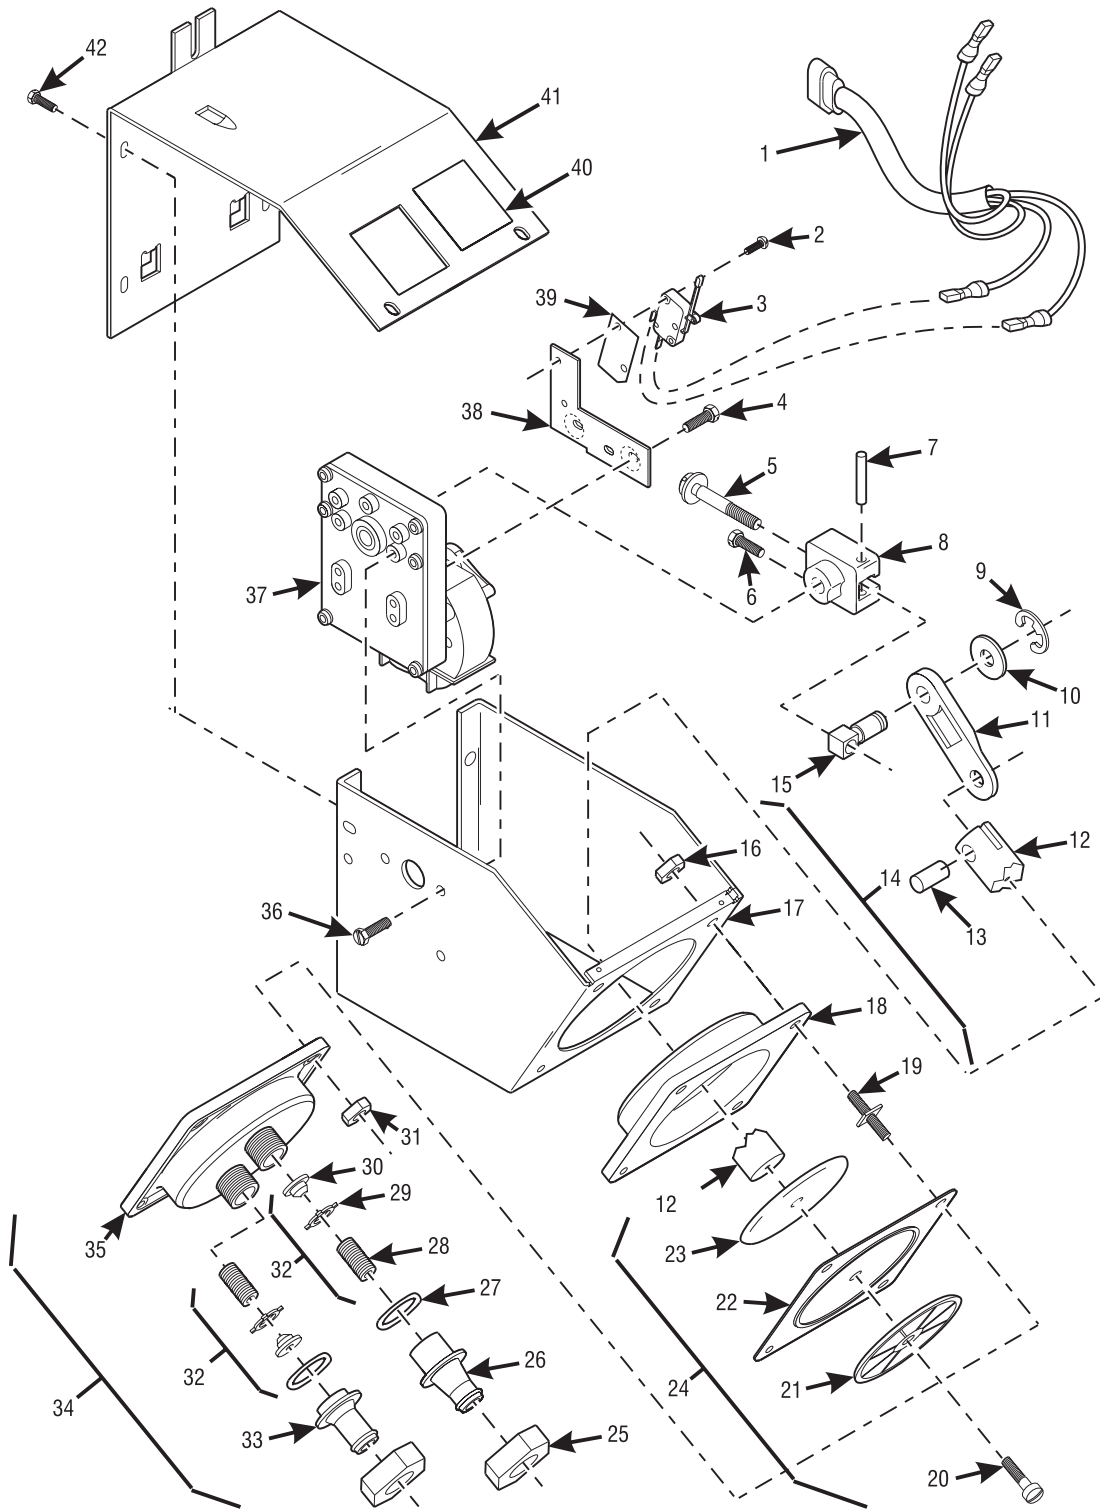

Cold Drink Center Parts Manual

317P0016

Figure 71. Diaphragm Syrup Pump (Continued)

Cold Drink Center Parts Manual

TABLE 71. DIAPHRAGM SYRUP PUMP (CONTINUED)

INDEX	PART NUMBER	DESCRIPTION	QTY.
38	3157045	BRACKET, SWITCH CYCLE	1
39	6112042	SWITCH, INSULATOR	1
40	3157010	LABEL, ADJUSTMENT	1
41	3157037	COVER, FRAME, SYRUP PUMP	1
42	3157060	SCREW, #8-32 X .31 HEX W/HD	6