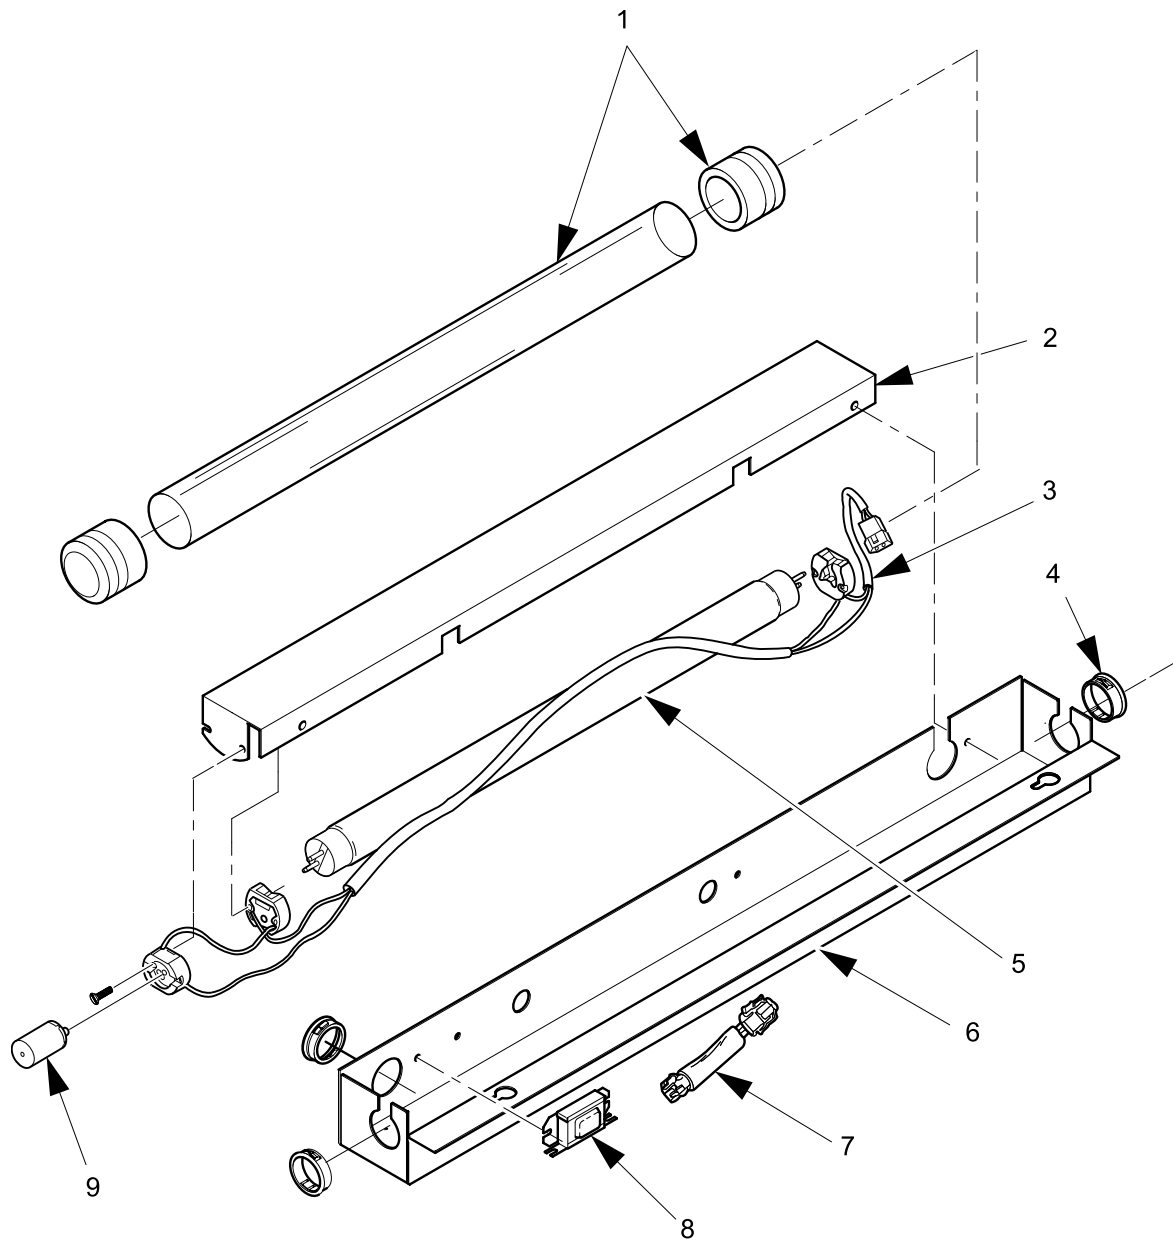

Cold Drink Center Parts Manual

327p0044

Figure 63. Service Light Assembly

Cold Drink Center Parts Manual

TABLE 63. SERVICE LIGHT ASSEMBLY

INDEX	PART NUMBER	DESCRIPTION	QTY.
1	6232305	LAMP SLEEVE AND MALE END CAP ASSEMBLY	1
2	2272036	BRACKET LOWER LIGHT	1
3	2346016	HARNESS - FLUORESCENT LIGHT	1
4	4747042	BUSHING - OPEN/CLOSED	1
5	2222096	FLUORESCENT LAMP #F15T8CW	1
6	3281056	BRACKET - SERVICE LIGHT	1
7	1679005	FLUORESCENT LIGHT FILTER - 120/230V (328 ONLY)	1
8	3151058	BALLAST ASSEMBLY -14/20 WATT	1
9	2222095	FLUORESCENT LAMP STARTER FS-2	1