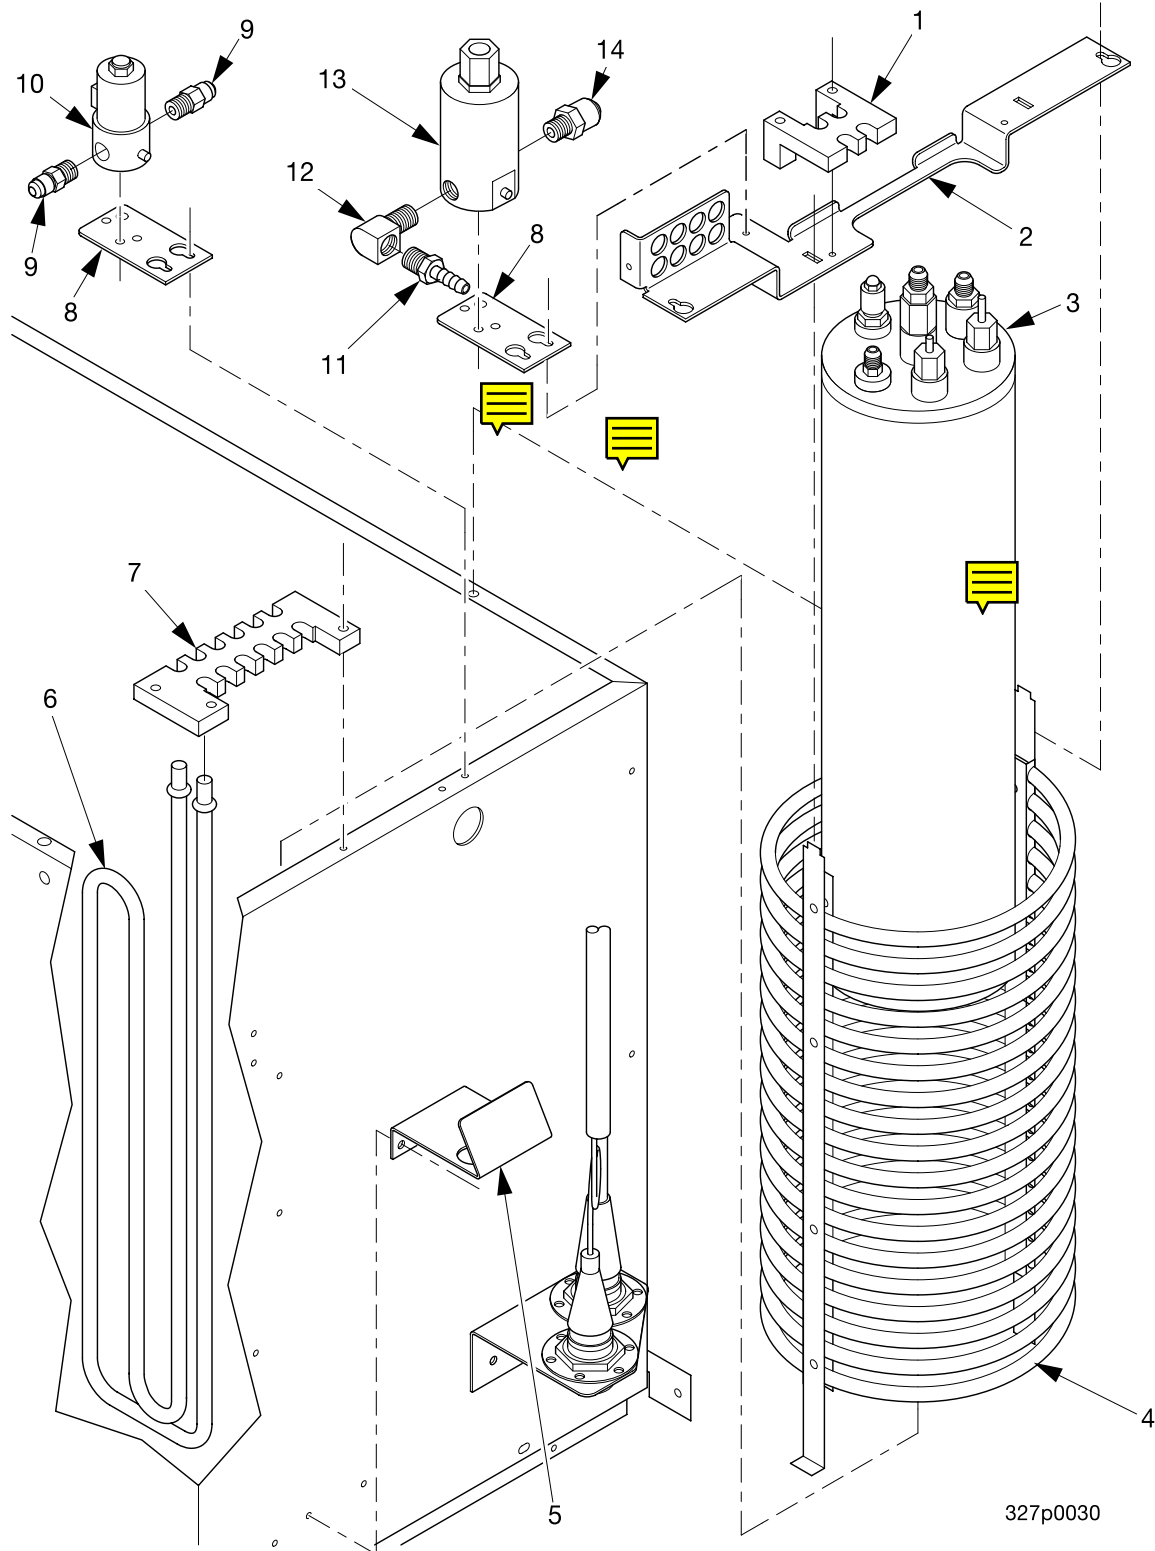

Cold Drink Center Parts Manual

Figure 48. Water Bath Assembly - Part 1

Cold Drink Center Parts Manual

TABLE 48. WATER BATH ASSEMBLY - PART 1

INDEX	PART NUMBER	DESCRIPTION	QTY.
1	3158003	HOLDER - SYRUP TUBE (USED WITH SELECTIONS 7 AND 8)	1
2	3158004	BRACKET - MTG - CARBONATOR	1
3	3108000	CARBONATOR ASSEMBLY (FIGURE 50)	1
4	3128025	COIL WATER COOLING	1
5	3288012	BRACKET - TUBE	1
6	3128036	TUBE SYRUP	6
7	3128035	HOLDER SYRUP TUBES	1
8	3128039	MOUNTING BRACKET, WATER VALVE	2
9	3108013	1/4 FLARE X 1/8 NPFT HALF UNION	1
10	3156034	CARBONATED WATER VALVE ASSEMBLY	1
	3288032	VALVE ASSEMBLY - WATER - HIGH CARB - 230 V	
11	6108007	COMPRESSOR HOSE ADAPTER	1
12	3108271	90 DEGREE STREET ELBOW, 1/8 NPT	1
13	3158101	3 - WAY WATER VALVE ASSEMBLY	1
	3288033	VALVE ASSEMBLY - 3-WAY - 230 V	
14	3128090	HALF UNION, 3/8 FLARE X 1/8 NPFT	1