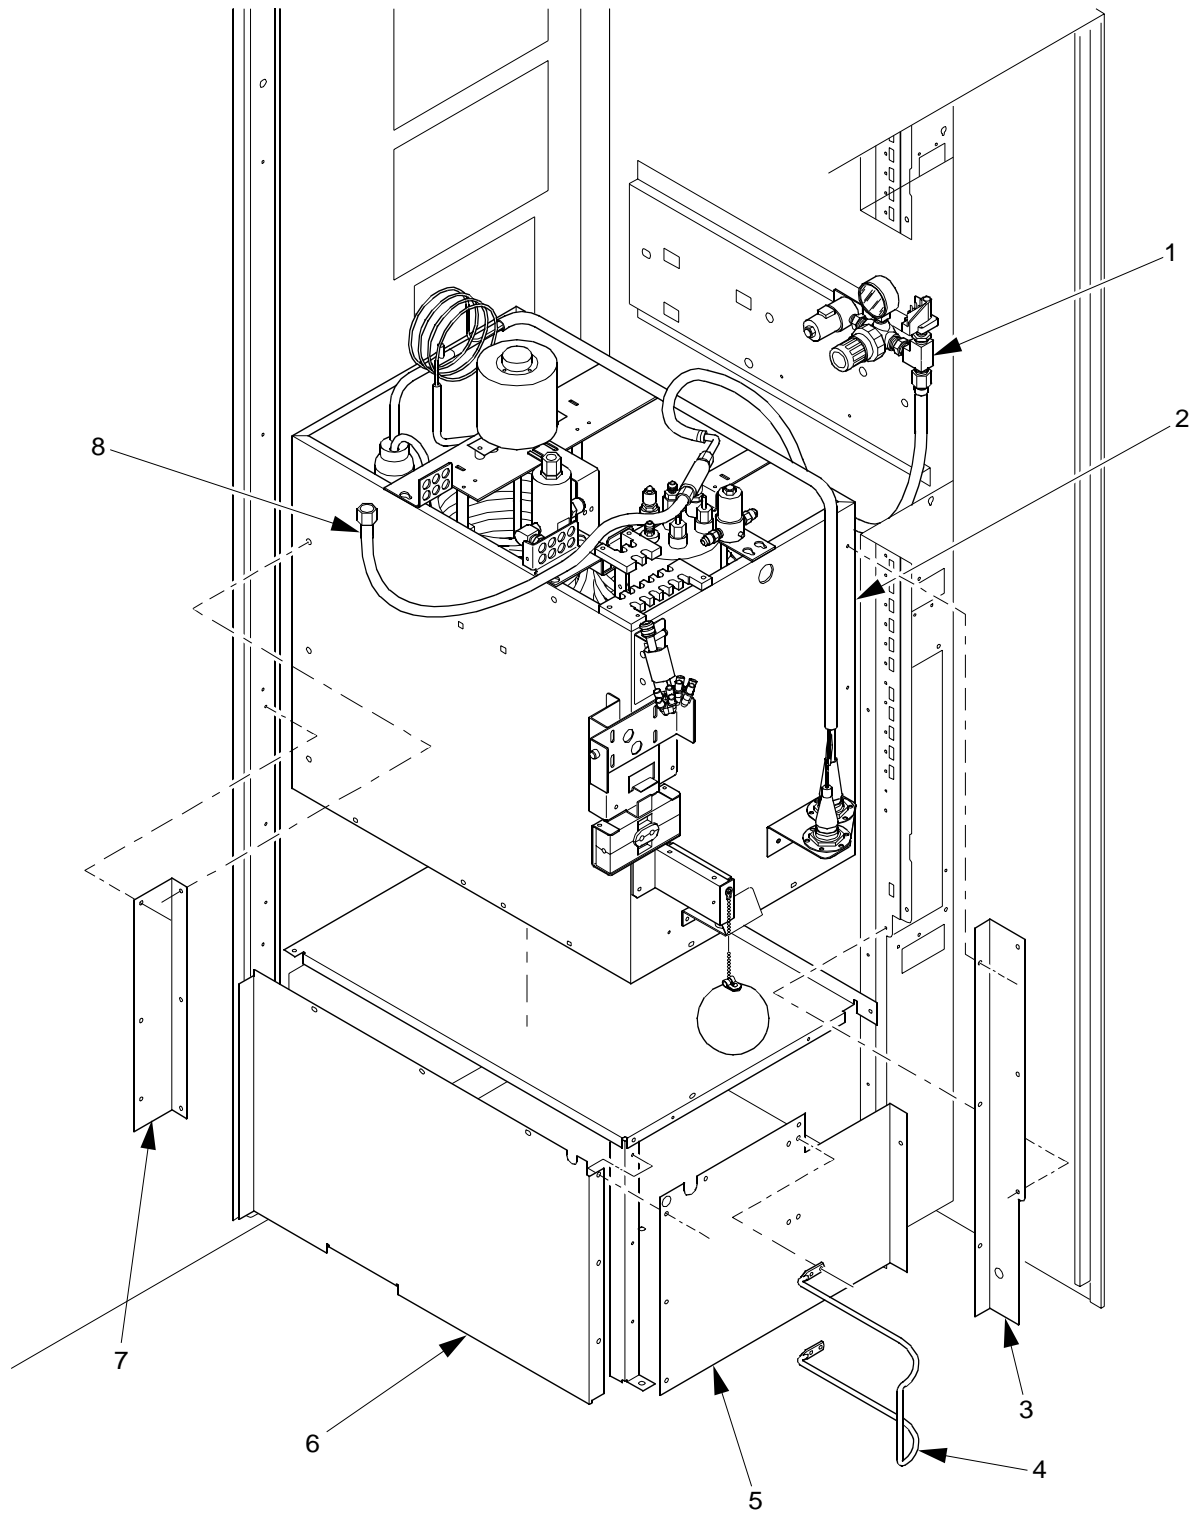

Cold Drink Center Parts Manual

327p0042

Figure 35. Common Cabinet - Part 6

Cold Drink Center Parts Manual

TABLE 35. COMMON CABINET - PART 6

INDEX	PART NUMBER	DESCRIPTION	QTY
1	3287005	CO2 REGUL.ASSY-SYRUP PUMP-115V (GAS PUMP OPTION) (FIGURE 47)	1
	3287115	CO2 REGUL.ASSY-SYRUP PUMP 230V (GAS PUMP OPTION) (FIGURE 47)	
2	3288001	WATER BATH ASSY-COMMON-115V (FIGURES 48, 49)	1
	3288029	WATER BATH ASSY-COMMON-230V	
3	3281025	ANGLE-WATER BATH SUPPORT-FRONT	1
4	3281029	RETAINER-BUCKET	1
5	3281027	COVER-COMPRESSOR COMP.-FRONT	1
6	3281028	COVER-SIDE-COMPRESSOR COMPART.	1
7	3281026	ANGLE-WATER BATH SUPPORT-REAR	1
8	3108115	FLEXIBLE TUBE CO2 REG TO CARB (USA)	1
	6398158	TUBE ASSEMBLY-CO2-SK (UK/FRANCE/GERMANY)