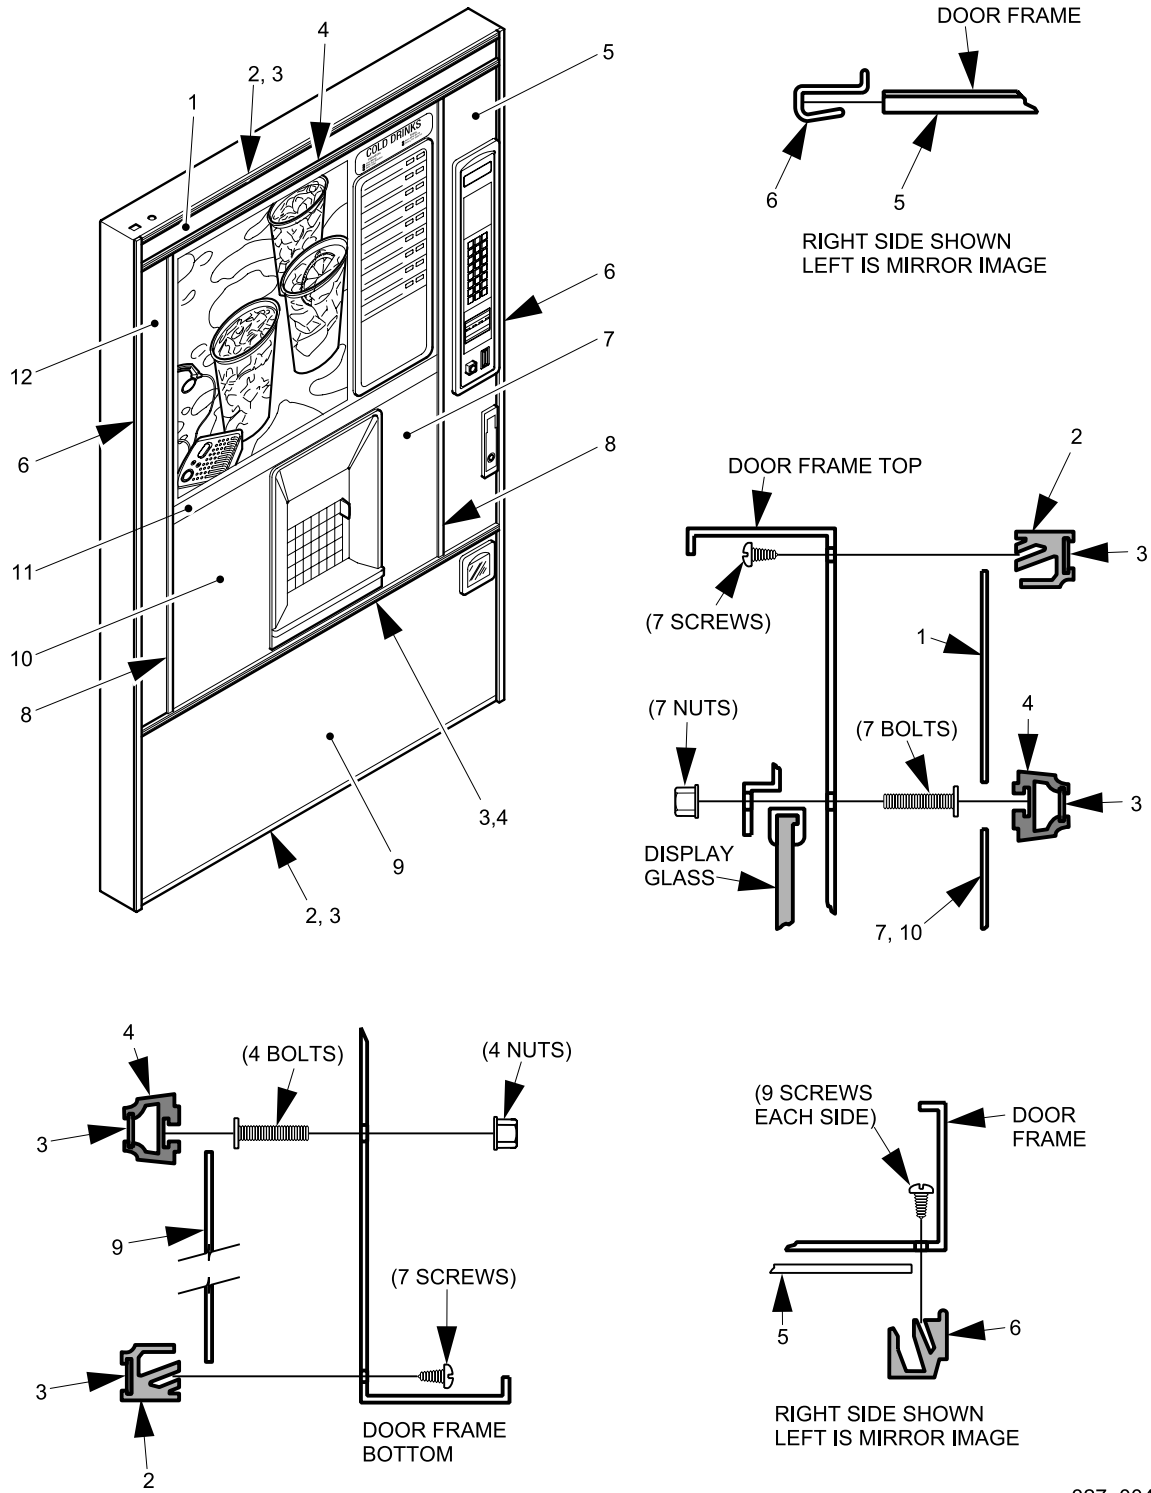

Cold Drink Center Parts Manual

327p004f

Figure 5. Trim - Standard Style

Cold Drink Center Parts Manual

TABLE 5. TRIM - STANDARD STYLE

INDEX	PART NUMBER	DESCRIPTION	QTY
1	-	PANEL - TOP (TABLE 5A)	1
2	3632263	TRIM - DOOR - TOP - CLEAR	1
	3632009	TRIM - DOOR - TOP - BLACK	
3	3632011	TRIM - INSERT	3
4	3632010	TRIM - DOOR - HORIZ - CLEAR	2
5	-	PANEL - RIGHT HAND (TABLE 5B)	1
6	1302409	TRIM - DOOR - SIDE (CLEAR)	2
	1452203	TRIM DOOR - SIDE - BLACK - IBM	
7	-	PANEL - RIGHT CENTER (TABLE 5C)	1
8	3152560	TRIM - VERTICAL	2
9	-	PANEL - BOTTOM (TABLE 5D)	1
10	-	PANEL - LEFT CENTER (TABLE 5E)	1
11	3632007	TRIM - HORIZONTAL - GLASS	1
12	-	PANEL - LEFT (TABLE 5F)	1