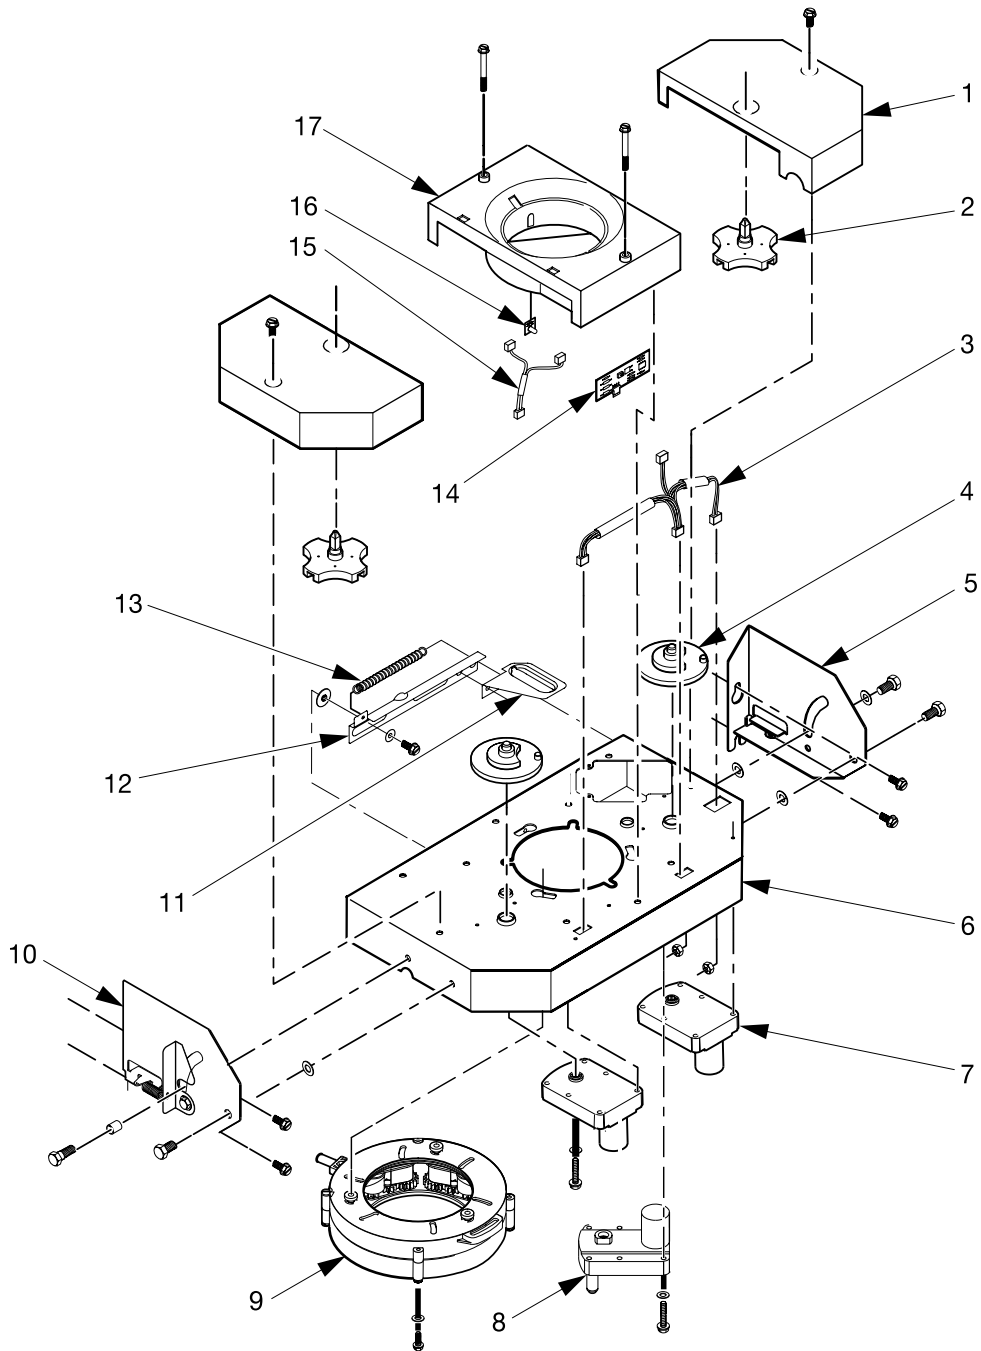

Cold Drink Center Parts Manual

639p0012

Figure 26. Mechanism Assembly

Cold Drink Center Parts Manual

TABLE 26. MECHANISM ASSEMBLY

INDEX	PART NUMBER	DESCRIPTION	QTY.
-	6263001	MECHANISM ASSY - 7 COLUMN	1
	3283018	MECHANISM ASSY - 18 OZ - 7 COLUMN	
1	6233010	COVER - END	2
2	6233013	DRIVER - GENEVA	2
3	6269013	HARNESS - CUP MECHANISM	1
4	6233014	INDEX PLATE - GENEVA	2
5	6233019	BRACKET - MECH.MOUNTING - LEFT	1
6	6263003	PLATE - BASE - 7 COLUMN	1
7	1577038	MOTOR & PC BOARD ASSEMBLY	2
8	6233056	MOTOR & CRANK ARM ASSY	1
9	6333008	CUP RING ASSY - UNIVERSAL	1
10	6233057	MTG BRACKET ASSY - RIGHT (FIGURE 28)	1
11	3283058	CAM	1
12	6233032	ACTUATOR - CUP RING	1
13	4733035	SPRING - CUP RELEASE ARM	1
14	6233105	PCB ASSY - DETECTOR CUP SENSOR	1
15	6233106	NARNESS - CUP DETECTOR/LED JUMPER	1
16	6233107	PCB ASSY - DETECTOR CUP SENSOR	1
17	6233012	COVER - CENTER	1