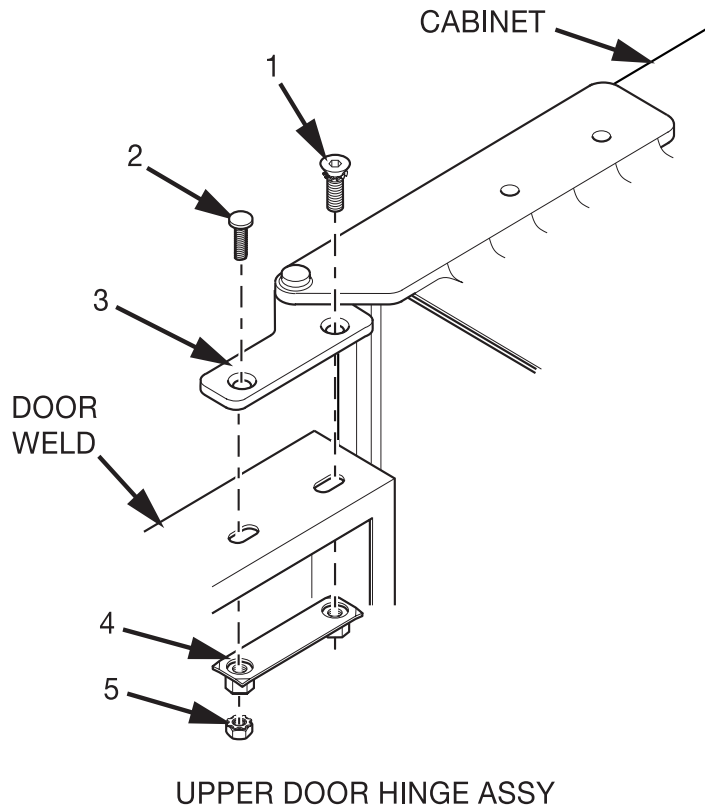

Cold Drink Center Parts Manual

Figure 8. Door Hinge Assemblies

Cold Drink Center Parts Manual

TABLE 8. DOOR HINGE ASSEMBLIES

INDEX	PART NUMBER	DESCRIPTION	QTY
1	6232036	SCREW - 5/16 - 18 X .75 FLT.HD SOCKET	2
2	6232208	WELD SCREW - #1/4-20 X 1" LG	2
3	1571098	HINGE ASSEMBLY - UPPER	1
4	6232028	PLATE ASSEMBLY - HINGE MOUNTING	2
5	1211105	1/4 - 20 KEPS NUT EXT LW ZP	2
6	6232031	HINGE ASSEMBLY - DOOR - LOWER	1
7	4242145	BEARING - THRUST - LOWER HINGE	1