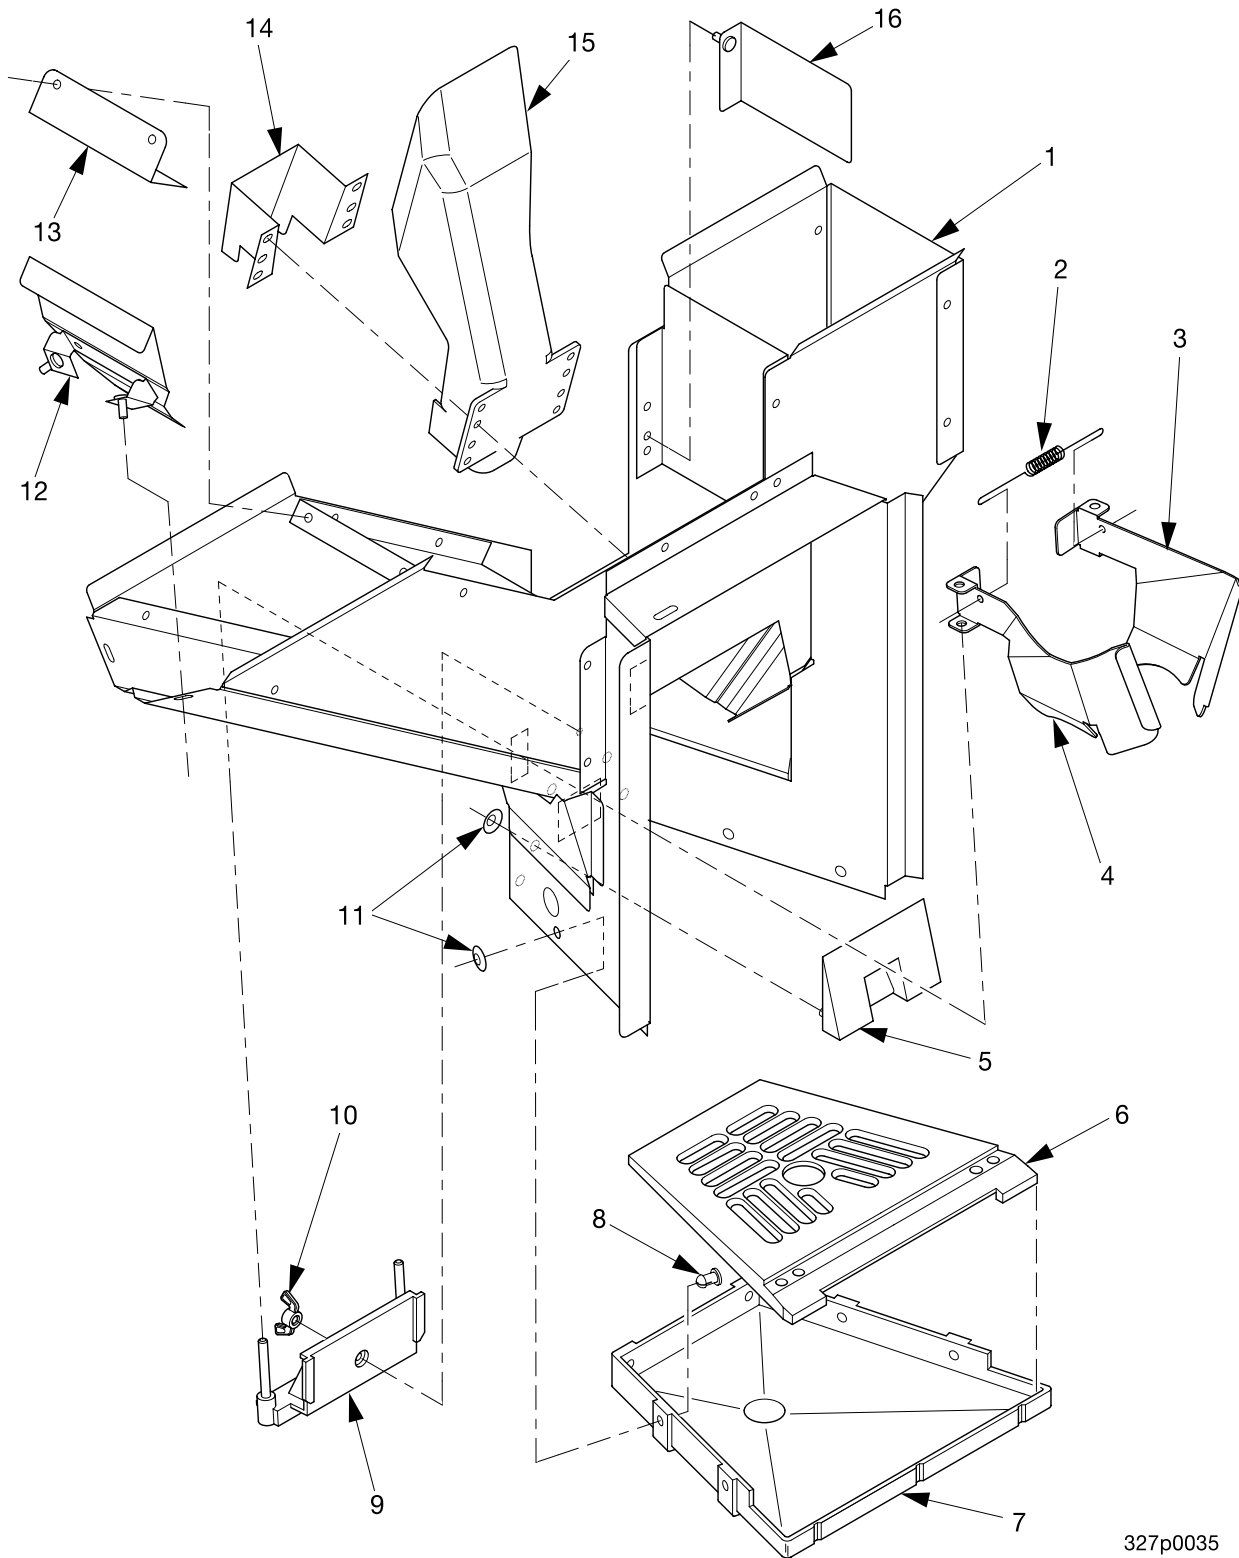

TABLE 45C. CARD READER OPTIONS

PART NUMBER	DESCRIPTION	HARNESS P/N
1475107	DEBITEK #V15 - MM - NAT SYSTEM III	9989631
6331052	BRACKET - DEBITEK CONTROLLER	-

Cold Drink Center Parts Manual

327p0035

Figure 46. Cup Station Assembly