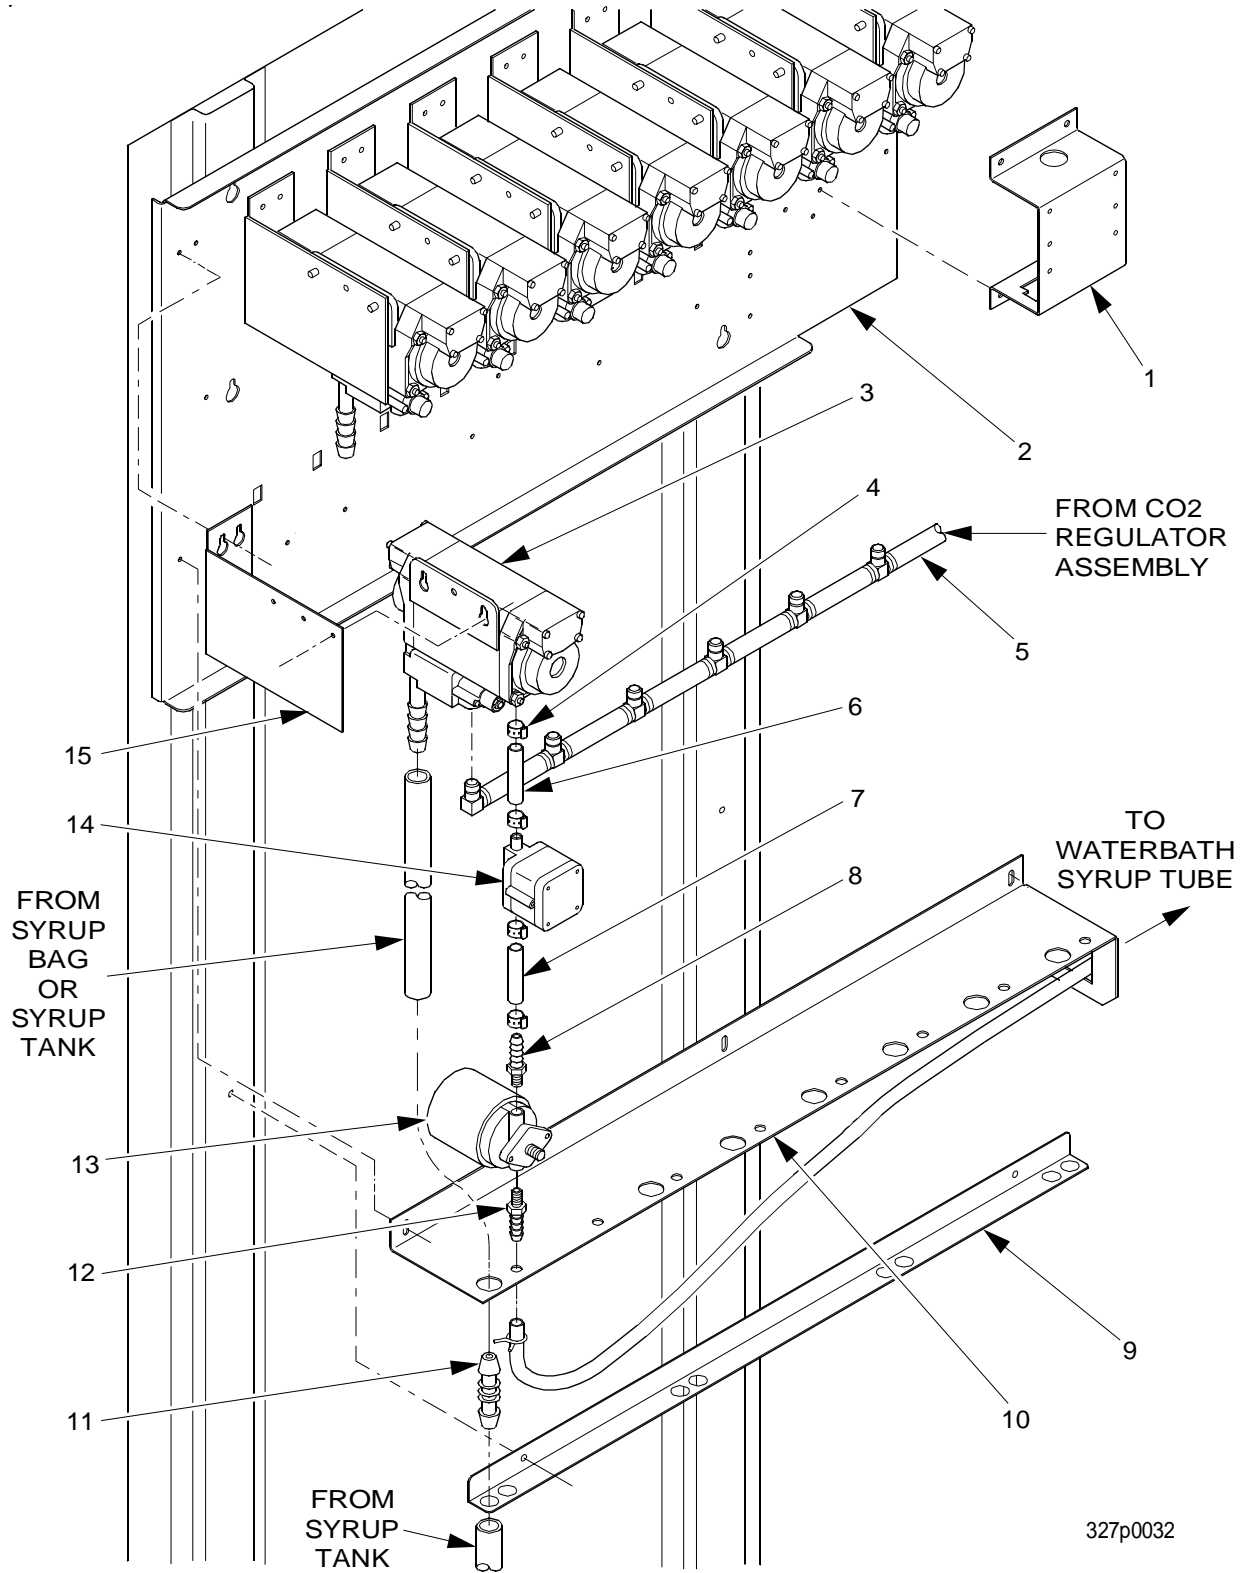

Cold Drink Center Parts Manual

Figure 67. Gas Assist Syrup Pump and Bracket Assembly

Cold Drink Center Parts Manual

TABLE 67. GAS ASSIST SYRUP PUMP AND BRACKET ASSEMBLY

INDEX	PART NUMBER	DESCRIPTION	QTY
1	3287003	CHANNEL-FILTER HEAD MOUNTING	1
2	3287001	MOUNTING PLATE-SYRUP PUMP	1
3	3167001	PUMP-CO2-B.I.B.-ELBOW-FLOJET (FAR LEFT PUMP)	1
	3167007	PUMP-CO2-B.I.B.-TEE-FLOJET (ALL OTHER PUMPS)	5 OR 7
4	3167103	CLAMP-OETIKER 12.3	4
5	3287008	CO2 MANIFOLD ASSY-6 PUMP	1
	3287114	CO2 MANIFOLD ASSY-8 PUMP	
-	3167111	PROD.OUTLET ASSY-BOTTOM PUMPS (INCLUDES INDEX 4, 6-8, 12-14)	6 OR 8
6	3167107	TUBE-1/4-PROD OUT 1	1 PER ASSY
7	3167108	TUBE-1/4-PROD OUT 2	1 PER ASSY
8	3167014	ADAPTOR-CHUDNOW #S27-42, S.S.	1 PER ASSY
9	3281044	ANGLE-TUBE LOCATOR (TANK OPTIONS)	1
10	3287002	BRACKET-MTG-SOLENOID VALVE	1
11	3638079	FITING-BARBD-#E-30801-42 WHITE (TANK OPTIONS)	6 OR 8
12	3167128	FITTING PARKER #P4MCB2-1/8 NPT X 1/4 B	1 PER ASSY
13	3167066	VALVE-SYRUP-PREDYNE	1 PER ASSY
14	3167109	SWITCH-VACUUM-SLD OUT 2095-532-FLOJET	1 PER ASSY
15	3167101	BRACKET-MOUNTING-SYRUP PUMP	6 OR 8