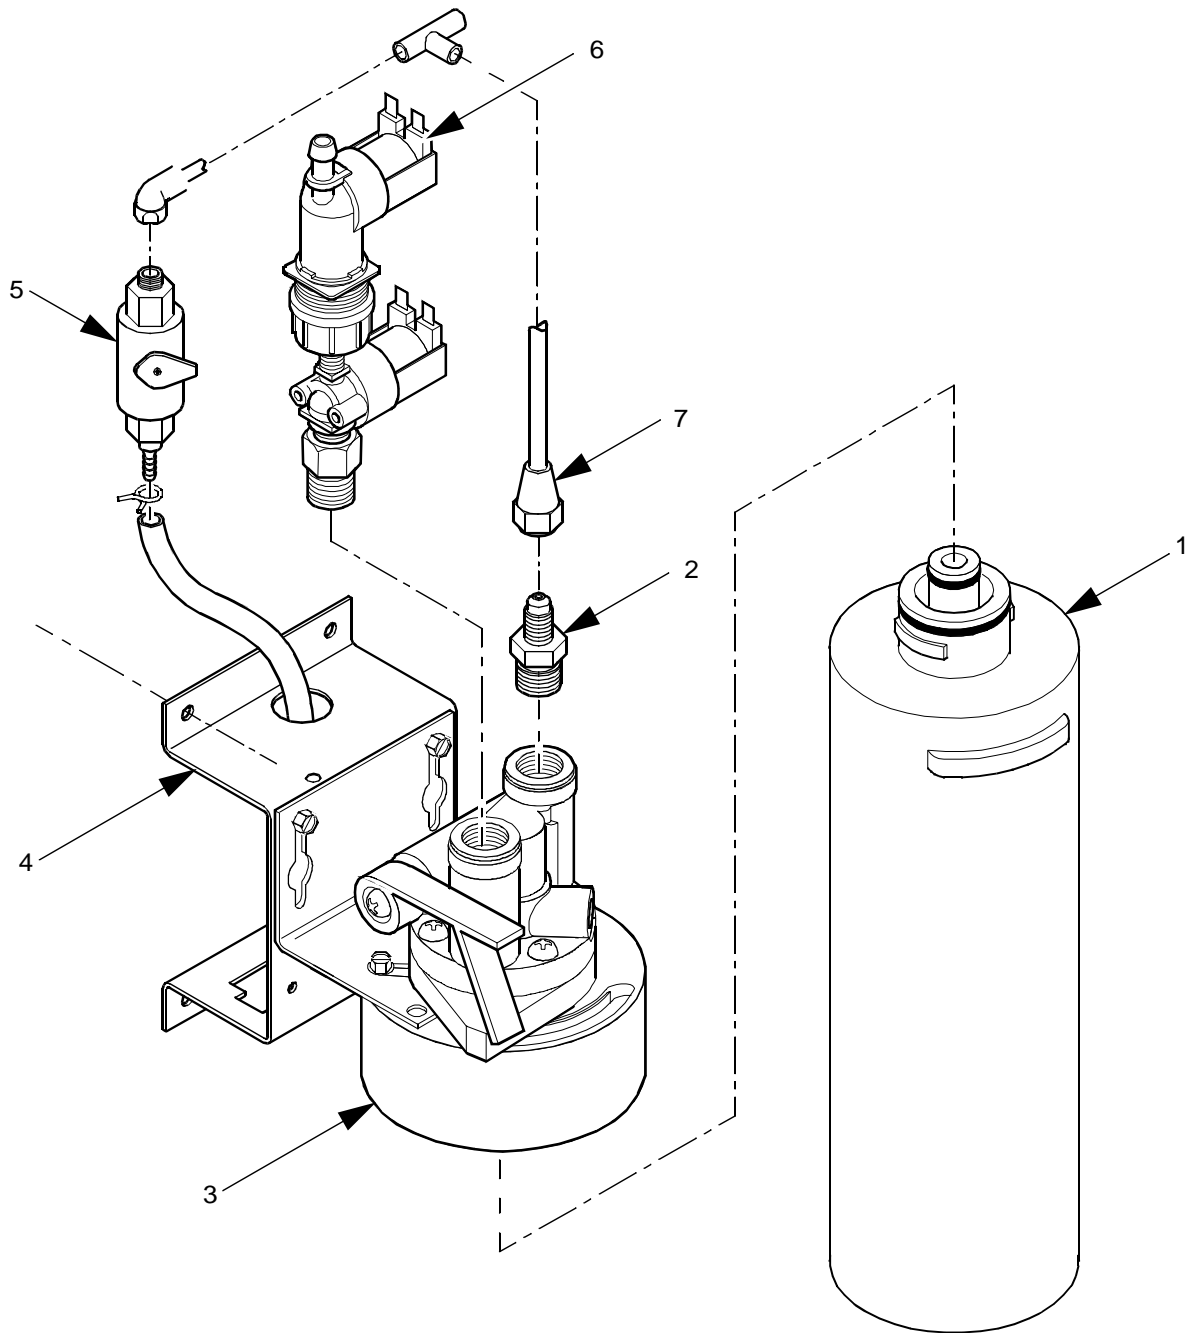

Cold Drink Center Parts Manual

327p0033

Figure 66. Everpure Water Filter

Cold Drink Center Parts Manual

TABLE 66. EVERPURE WATER FILTER

INDEX	PART NUMBER	DESCRIPTION	QTY.
1	3108301	CARTRIDG - WATR - FILTR - 9601 - 00 - 4C	1
2	3108056	3/8 FLARE HALF UNION CPL#48EEE	1
3	6408134	FILTER HEAD - EVERPURE #9257 - 12	1
4	3158023	BRACKT - MNTNG - WTR FILTR#3046 - 44	1
5	3178010	VALVE - 1/4 MNPT X 1/4 FNPT	1
6	3158061	VALVE ASSEMBLY - WATER INLET	1
	6408003	VALVE ASSEMBLY - WATER INLET - UK	
7	3281045	INLET TUBE & VALVE ASSEMBLY (INCLUDES INDEX 6)	1