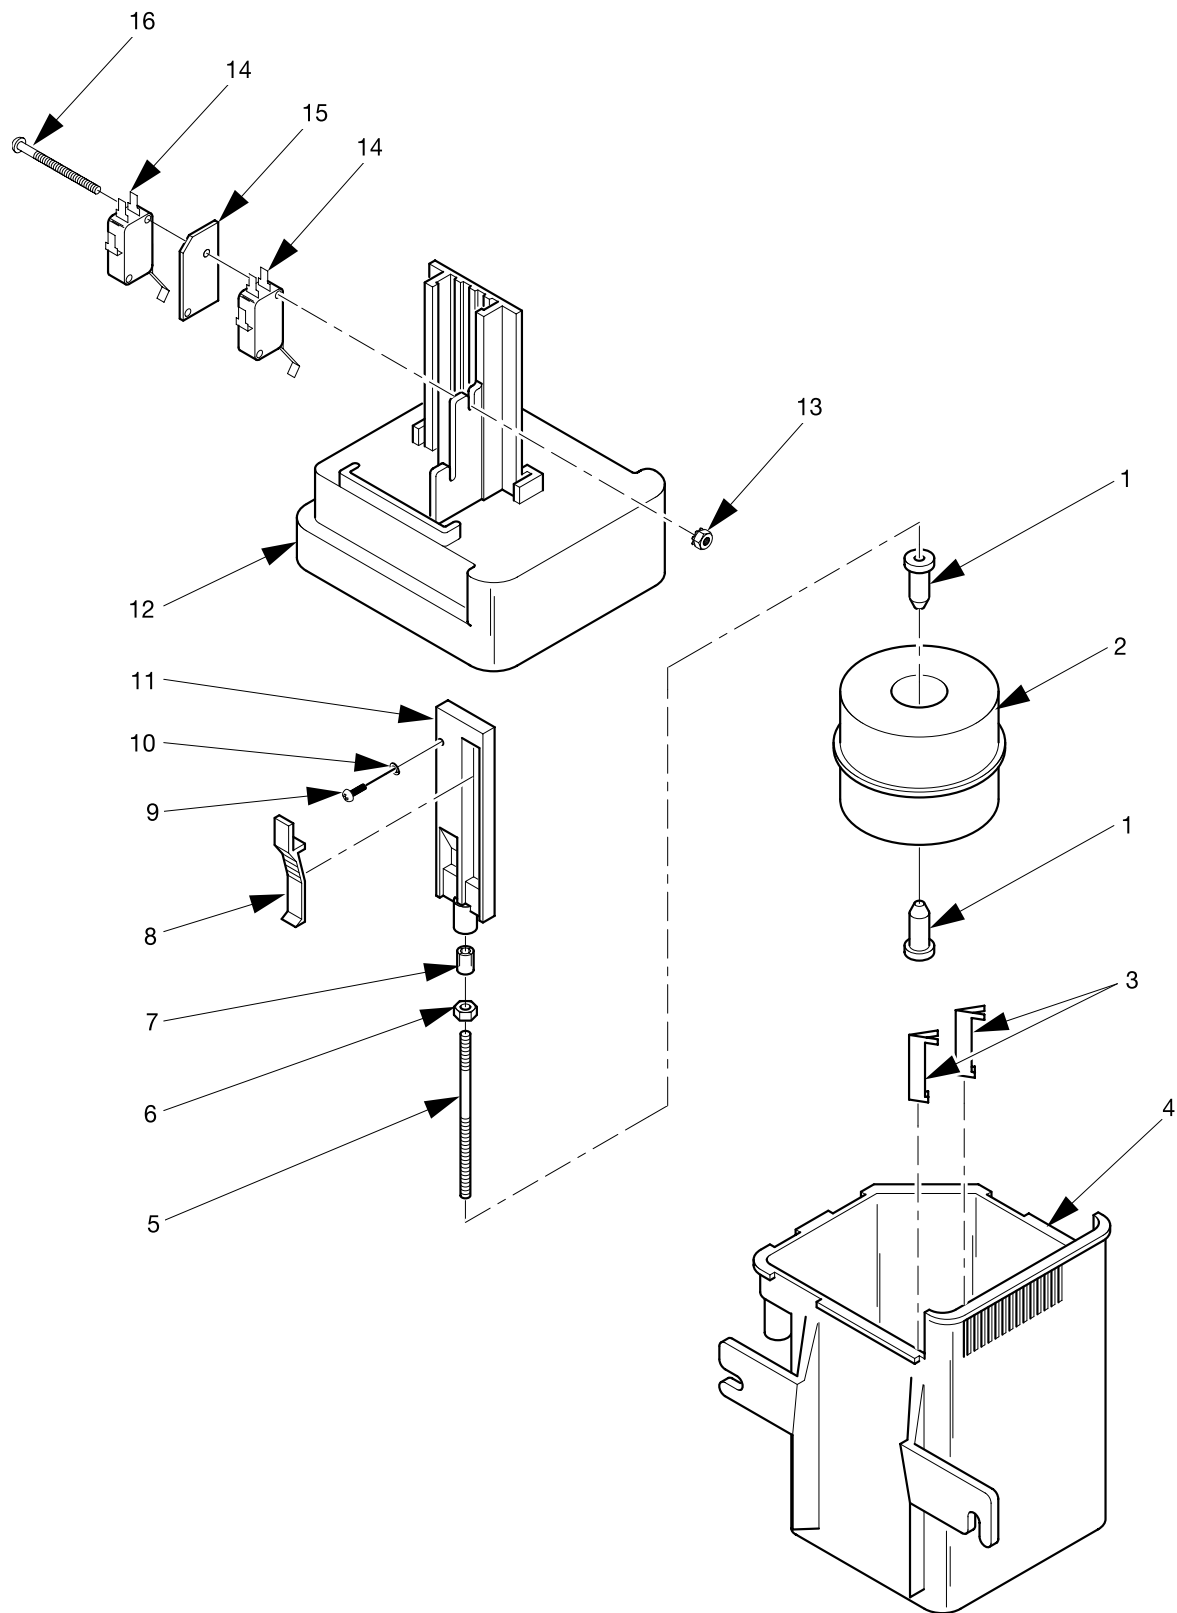

Cold Drink Center Parts Manual

TABLE 58. ICEMAKER ASSEMBLY - PART 5

INDEX	N.V. PART NUMBER	DESCRIPTION	QTY
1	3174053	MOTOR SHIELD	1
2	3174054	SPRING WASHER	1
3	3174055	WASHER	1
4	3174056	BEARING	1
5	3174057	OILER ASSEMBLY	1
6	3154014	GEAR MOTOR COVER	1
7	3154015	OIL SEAL-OUTPUT SHAFT	1
-	3274001	KIT, OUTPUT GEAR (CONTAINS ITEMS 8-13, WHICH ARE NOT AVAILABLE SEPARATELY)	-
8	-	UPPER OUTPUT BEARING	1
9	-	UPPER SPACER	1
10	-	OUTPUT SHAFT	1
11	-	OUTPUT GEAR	1
12	-	E-RING	1
13	-	LOWER OUTPUT BEARING	1
14	3014268	BEARING-NEEDLE	2
15	3014269	WASHER NYLON #4	2
16	3014152	GEAR/PIN ASSY #4-#5	1
17	3014157	GASKET	1
18	3174059	GEAR CASE	1
19	3014267	BEARING NYLON #2	2
20	3014266	WASHER NYLON #2	2
21	3014149	GEAR/PIN ASSY #2-#3	1
22	3174060	COVER-JUNCTION BOX	1
23	3014069	RELAY STARTER - 115 V	1
	3174085	RELAY - STARTER - 220 V/50 HZ	
24	3014254	BEARING-MOTOR-LOWER	1
25	3014253	WASHER-SHOULDER	1
26	3014150	SEAL-SHAFT	1
27	3174061	ROTOR - 115 V	1
	3174080	ROTOR - GENERATOR - 230 V/50 HZ	
28	3174062	MOTOR BODY - 115 V	1
	3174079	MOTOR BODY - 230 V/50 HZ	
-	3154010	HARNESS-GEAR MOTOR	1

Cold Drink Center Parts Manual

363p0222

Figure 59. Icemaker Assembly - Part 6 (Water Feeder Assembly - USA/Germany)