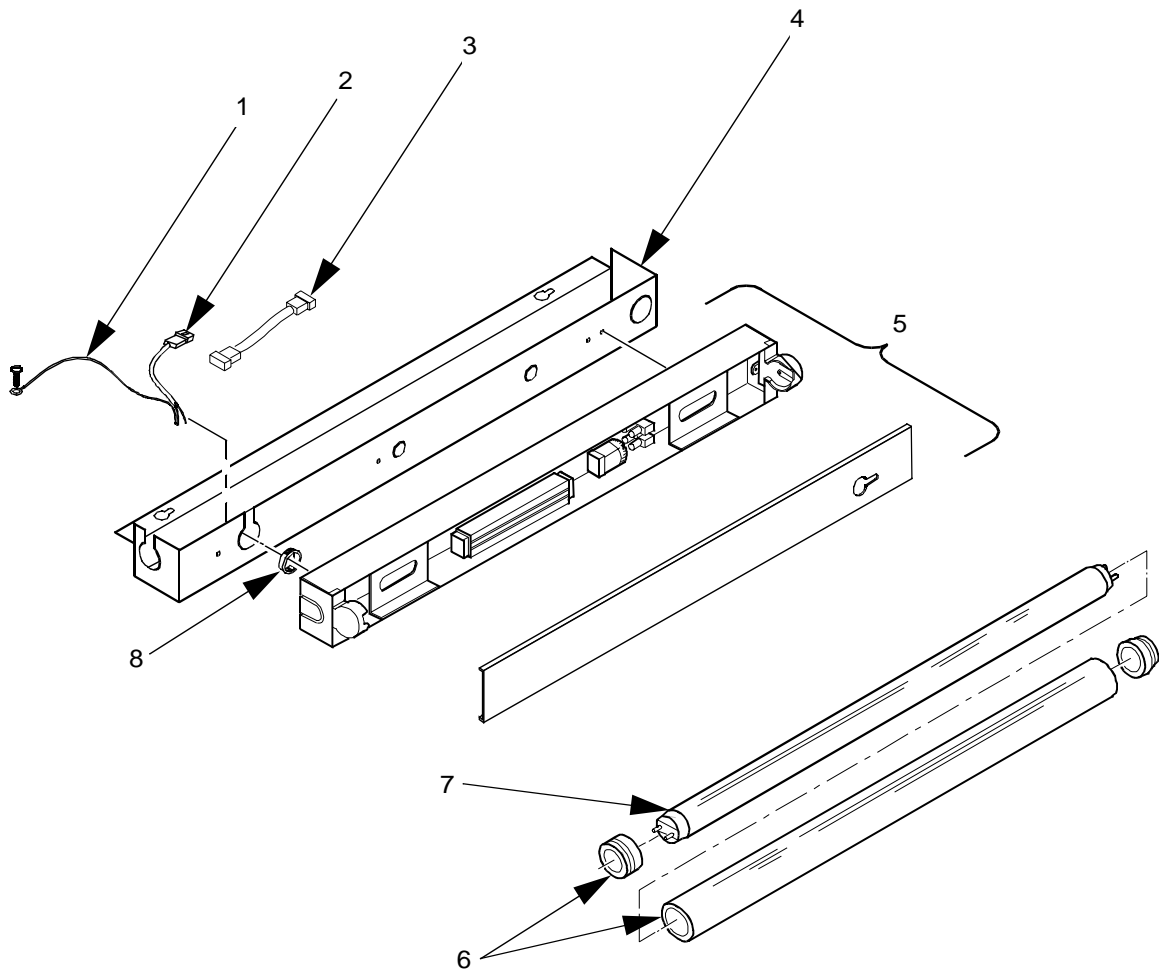

Cold Drink Center Parts Manual

327p0058

Figure 64. Service Light and Bracket Assembly (UK/France/Germany)

Cold Drink Center Parts Manual

TABLE 64. SERVICE LIGHT AND BRACKET ASSEMBLY (UK/FRANCE/GERMANY)

INDEX	PART NUMBER	DESCRIPTION	QTY
-	3281061	LIGHT & BRKT.ASSY-FLUOR-230V	1
1	9984094	WIRE-GROUND-14	1
2	6339011	JUMPER-SERVICE LIGHT-FOREIGN	1
3	3156032	JUMPER-FILTER AND FLUOR.LIGHT	1
4	3281056	BRACKET-SERVICE LIGHT	1
5	6239053	LIGHT ASSY.-FLUOR.-230V	1
6	6232305	LAMP SLEEVE & MALE END CAP ASSEMBLY	1
7	2222096	FLUORESCENT LAMP #F15T8CW	1
8	4747042	BUSHING-OPEN/CLOSED	1