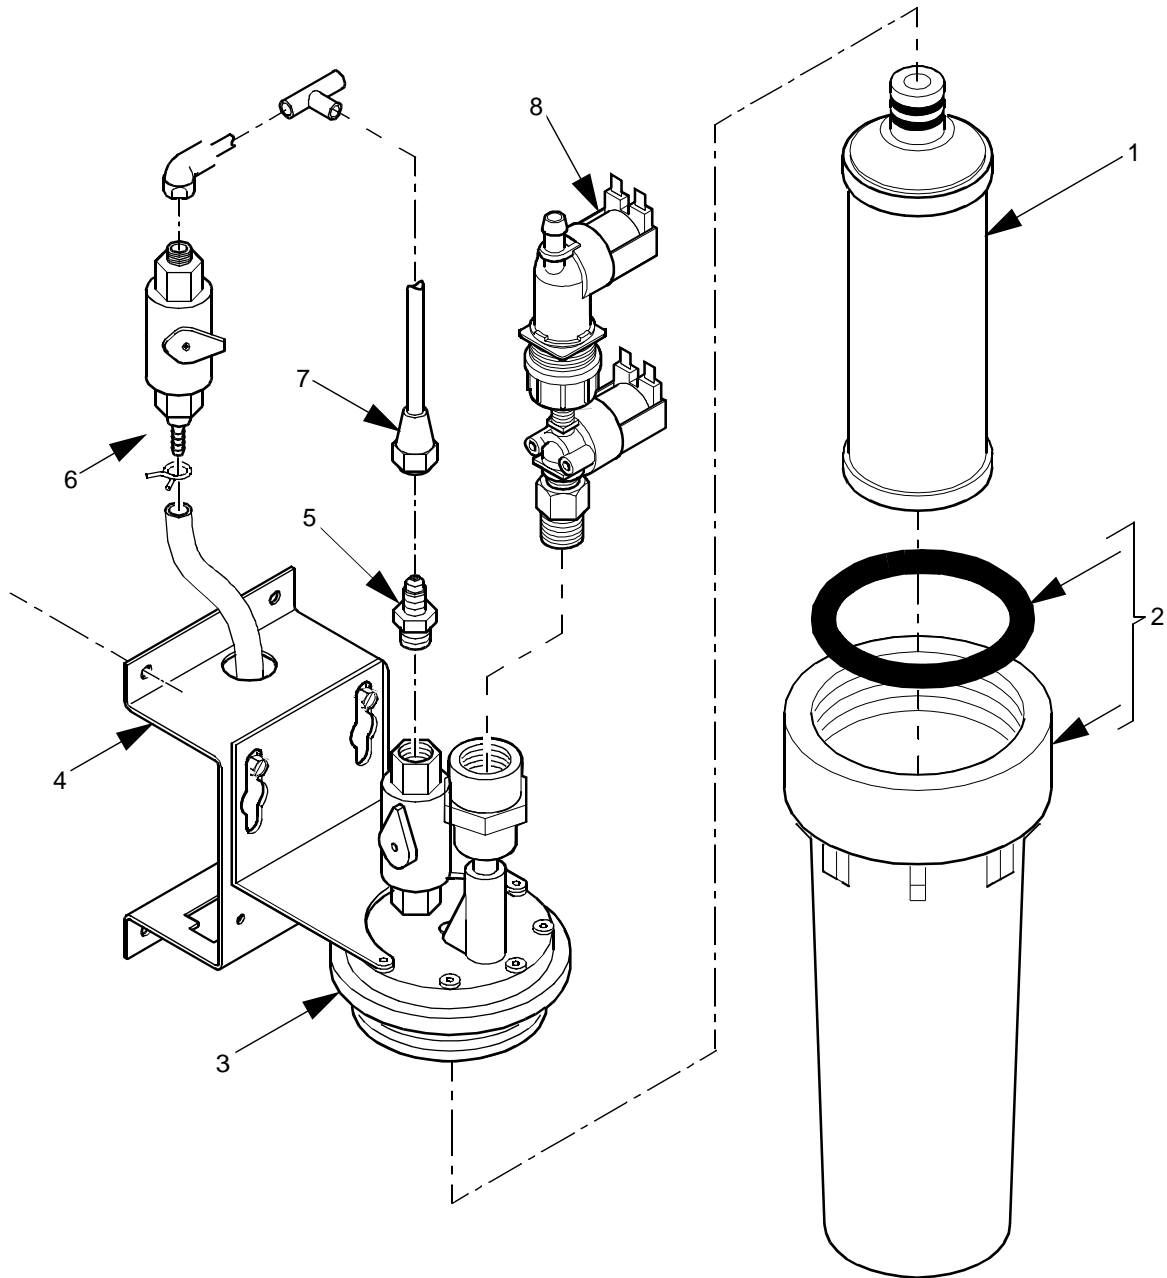

Cold Drink Center Parts Manual

327p0034

Figure 65. Hydrolife Water Filter

Cold Drink Center Parts Manual

TABLE 65. HYDROLIFE WATER FILTER

INDEX	PART NUMBER	DESCRIPTION	QTY.
1	6408027	CARTRIDGE - FILTER - HLV192H - G644	1
2	6408028	HOUSING, CRTRGE, "O"RING - HLV192H	1
3	6338027	HEAD - BRKT ASSEMBLY - HLV192 - G6710	1
4	3287003	CHANNEL - FILTER HEAD MOUNTING	1
5	3108056	3/8 FLARE HALF UNION CPL #48EEE	1
6	3178010	VALVE - 1/4 MNPT X 1/4 FNPT	1
7	3281045	INLET TUBE & VALVE ASSEMBLY (INCLUDES INDEX 6)	1
8	3158061	VALVE ASSEMBLY - WATER INLET	1
	6408003	VALVE ASSEMBLY - WATER INLET - UK