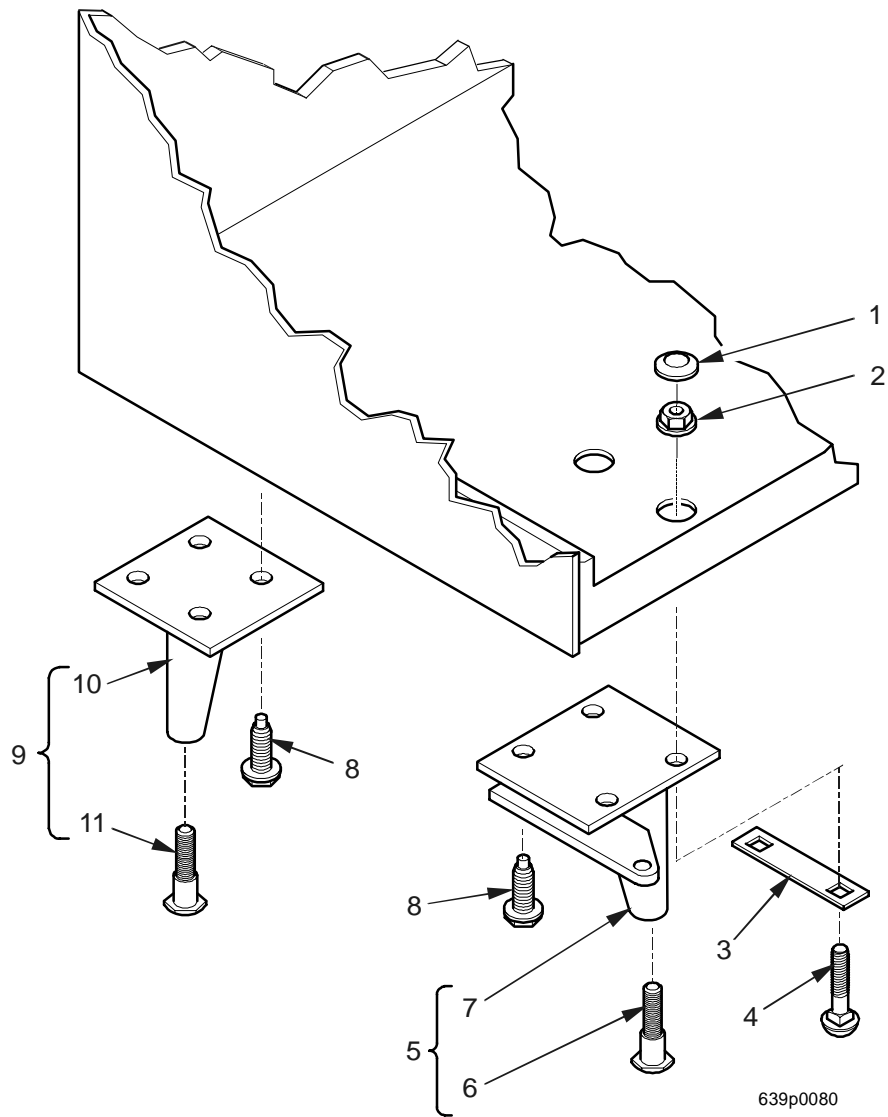

Cold Drink Center Parts Manual

Figure 29. Leg, Leveler, and Leg and Hinge Assemblies

Cold Drink Center Parts Manual

TABLE 29. LEG, LEVELER, AND LEG AND HINGE ASSEMBLIES

INDEX	PART NUMBER	DESCRIPTION	QTY.
1	6231034	PLUG - HOLE (NOT USED IN ALL APPLICATIONS)	2
2	1172021	NUT - 1/4-20 WHIZ-LOCK	2
3	6231203	PLATE - HINGE LEG BOLT	1
4	1211112	TRAY BOLT	2
5	6231163	LEG, HINGE, AND LEVELER ASSEMBLY	1
6	1471098	LEVELER - CABINET	1
7	1571115	LEG AND HINGE ASSEMBLY	1
8	9900218	SCREW - # 5/16 X 1 W/LOCKING RING	14
9	1471237	LEG AND LEVELER ASSEMBLY - CABINET	3
10	1571127	LEG ASSEMBLY - CABINET	1
11	1471098	LEVELER - CABINET	1