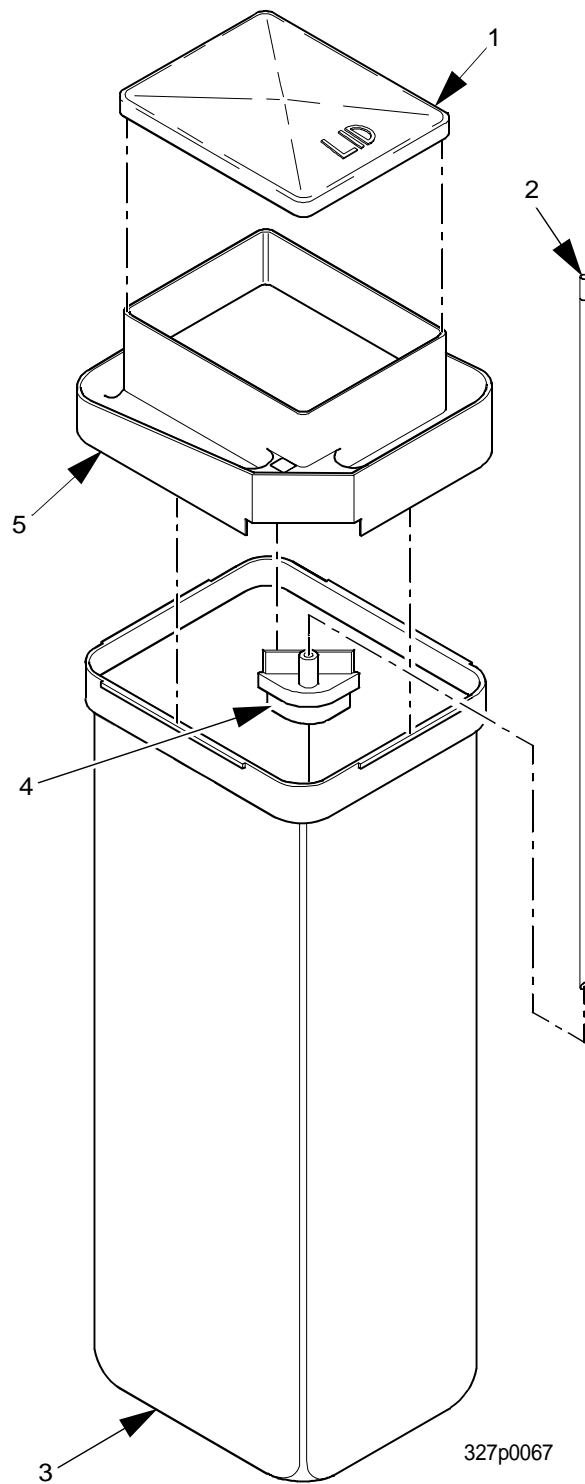

Cold Drink Center Parts Manual

Figure 69. Syrup Tank Containers

Cold Drink Center Parts Manual

TABLE 69. SYRUP TANK CONTAINERS

INDEX	PART NUMBER	DESCRIPTION	APPLIC ATION	QTY
1	3127102	LID SYRUP TANK COVER (USA/France/UK) SEE NOTE	6 OR 8 TANK	6 OR 8
2	3127109	DIP TUBE-SYRUP TANK-5 GAL (USA/France/UK)	6 OR 8 TANK	6
	3287120	DIP TUBE-SYRUP TANK-5 GAL -STAINLESS (GERMANY)	6 TANK	6
	3607112	DIP TUBE-SYRUP TANK-3 1/2 GAL (USA/France/UK)	8 TANK	1
	3507002	DIP TUBE-SYRUP TANK-1 1/2 GAL (USA/France/UK)	8 TANK	1
3	3127100	SYRUP TANK-5 GAL (USA/France/UK) SEE NOTE	6 OR 8 TANK	6 OR 8
	3607111	SYRUP TANK-3 1/2 GAL (USA)	8 TANK	1
	3507000	SYRUP TANK-1 1/2 GAL (USA)	8 TANK	1
4	3127107	BRACKET-DIP TUBE-SYRUP TANK (USA/France/UK) SEE NOTE	6 OR 8 TANK	6 OR 8
5	3127101	COVER-SYRUP TANK (USA/France/UK) SEE NOTE	6 OR 8 TANK	6 OR 8