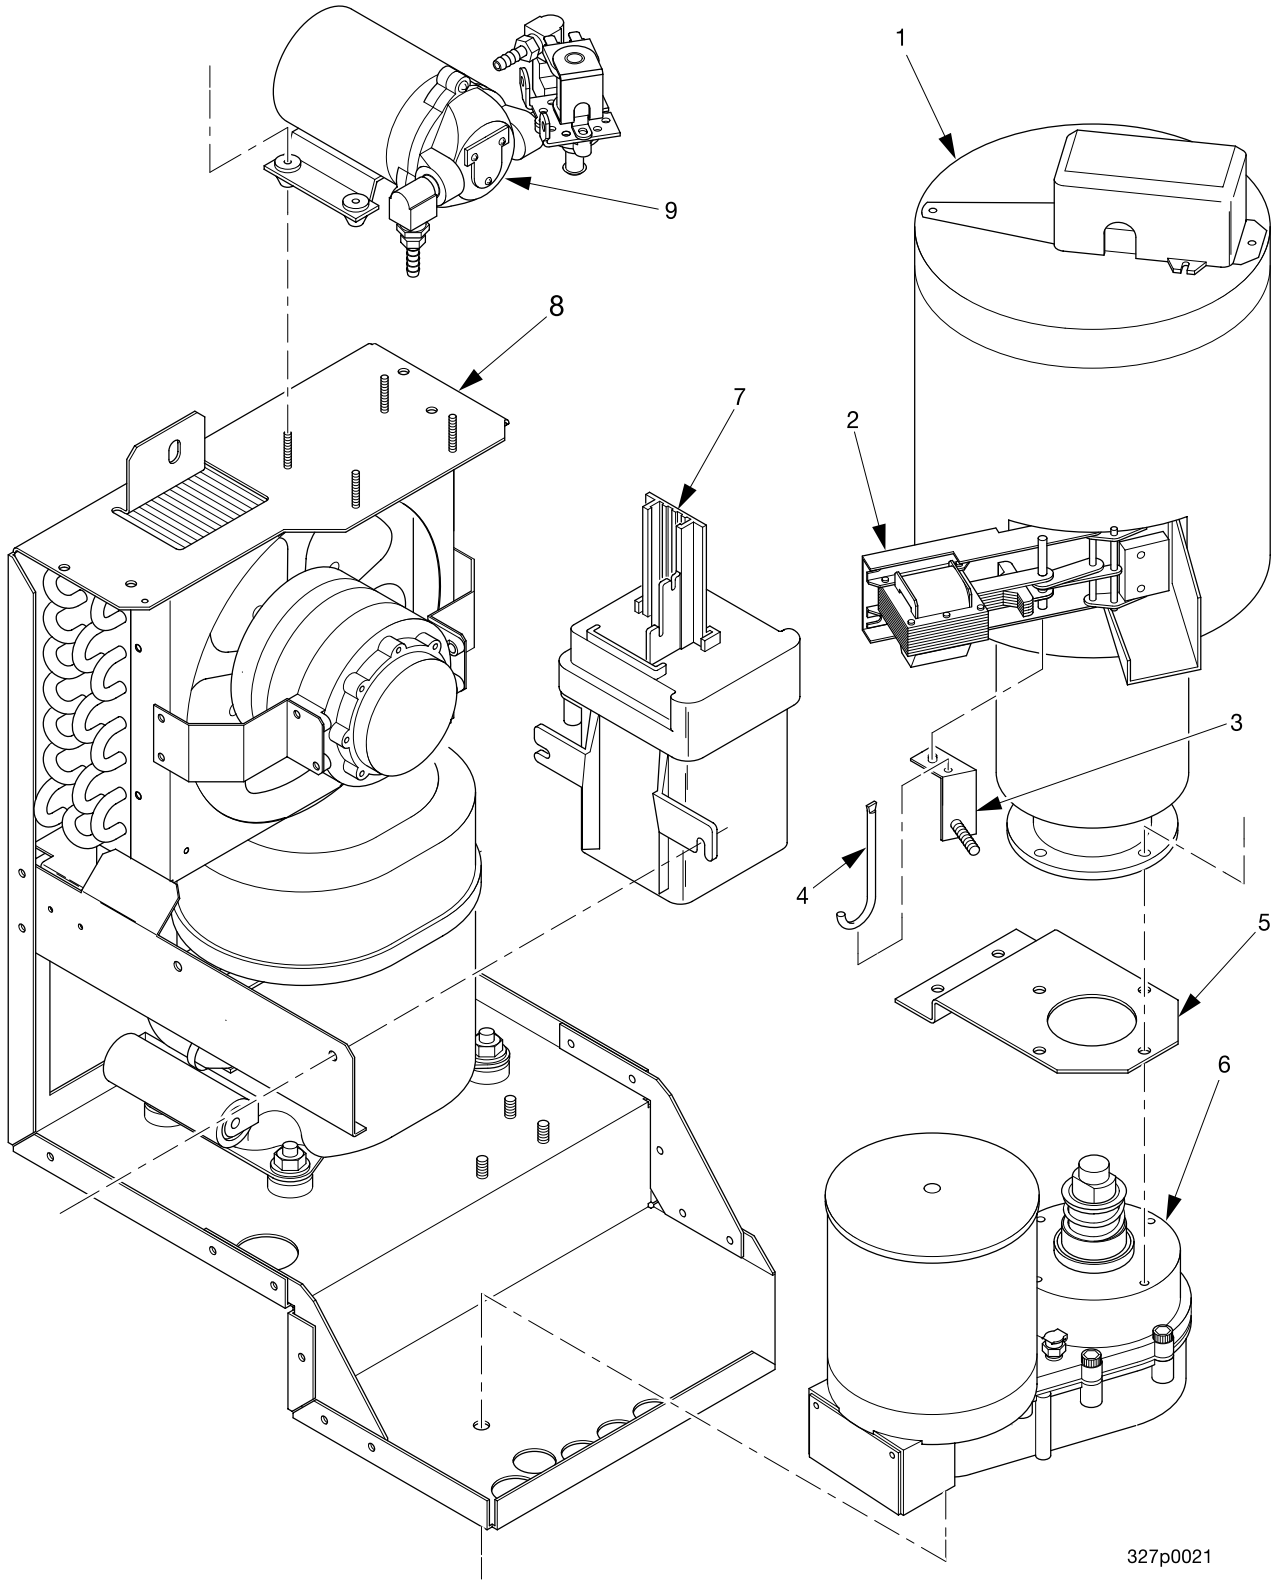

Cold Drink Center Parts Manual

TABLE 53. MISCELLANEOUS CUP STATION COMPONENTS

INDEX	PART NUMBER	DESCRIPTION	QTY
1	3288042	NOZZLE ASSEMBLY (INCLUDES INDEX 2-5)	REF
2	3288043	BRACKET-NOZZLE	1
3	3128127	O-RING WATER NOZZLE #013-7077	1
4	3288044	HOLDER & SPOUT ASSEMBLY	1
5	3617008	CLAMP-NOZZLE	1
6	3288016	SUPPORT-CUP COMPARTMENT	1
7	3281074	MOUNTING ASSEMBLY-CUP STATION	1
8	3281057	MUG SENSOR & BRACKET ASSY (INCLUDES INDEX 9-11)	1 OPT
	3281062	MUG SENSOR & BRKT.ASSY-GERMAN (TRANSMISSIVE) (INCLUDES INDEX 9, 11 AND 12)	
9	3281058	BRACKET-CUP SENSOR	1 OPT
10	6231537	SENSOR ASSEMBLY-MUG	1 OPT
11	9989641	CAPLUG-3/8"-FLUSH TYPE	1 OPT
12	6231557	MUG SENSOR ASSY-TRANSMISSIVE	1 OPT
13	9989642	LENS-LED(CR301-RED) (USED WITH INDEX 12)	2 OPT
14	9989644	SPACER-LED LENS(SPC-125) (USED WITH INDEX 12)	2 OPT
15	9989643	LED LOCKING RING(RNG 268) (USED WITH INDEX 12)	2 OPT
16	3631110	BRACKET-LED (USED WITH INDEX 12)	1 OPT

Cold Drink Center Parts Manual

327p0021

Figure 54. Icemaker Assembly - Part 1