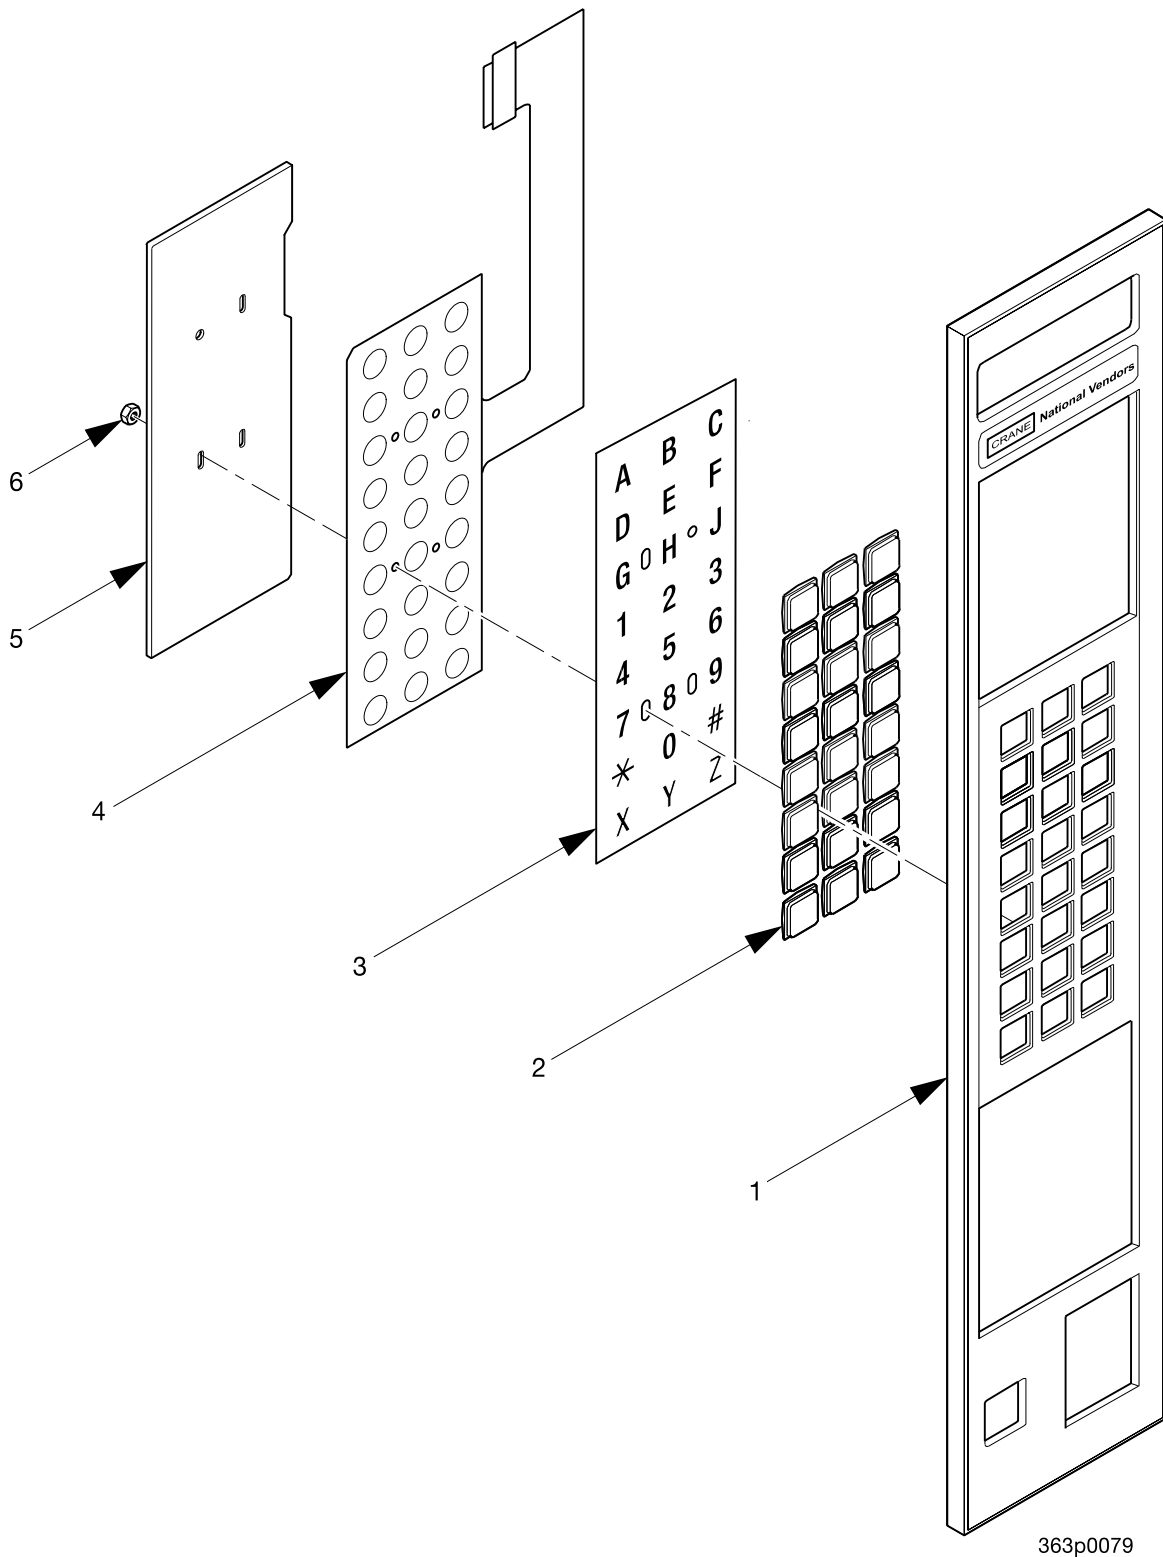

Cold Drink Center Parts Manual

Figure 42. Face Plate Assembly

Cold Drink Center Parts Manual

TABLE 42. FACE PLATE ASSEMBLY

INDEX	PART NUMBER	DESCRIPTION	QTY
1	1575098	FACEPLATE ASSEMBLY (327)	-
	3635015	FACEPLATE ASSEMBLY (328)	
1	1575001	SELECTION PANEL-MONETARY (327)	1
	1575091	PLATE-SELECT SWITCH-BACKUP-W/ (328)	
2	1472251	LENS-PUSH BUTTON (327)	21
		LENS-PUSH BUTTON (328)	24
3	1575010	LETTER SHEET-SELECT SWITCH (327)	1
	1575058	LETTER SHEET-SELECT SWITCH (328)	
4	9984630	MEMBRANE SWITCH ASSY.-SELECT	1
5	1575091	PLATE-SELECT SWITCH-BACKUP-W/ (327)	1
6	1475089	1/8 NUT-SELF-THREADING	4