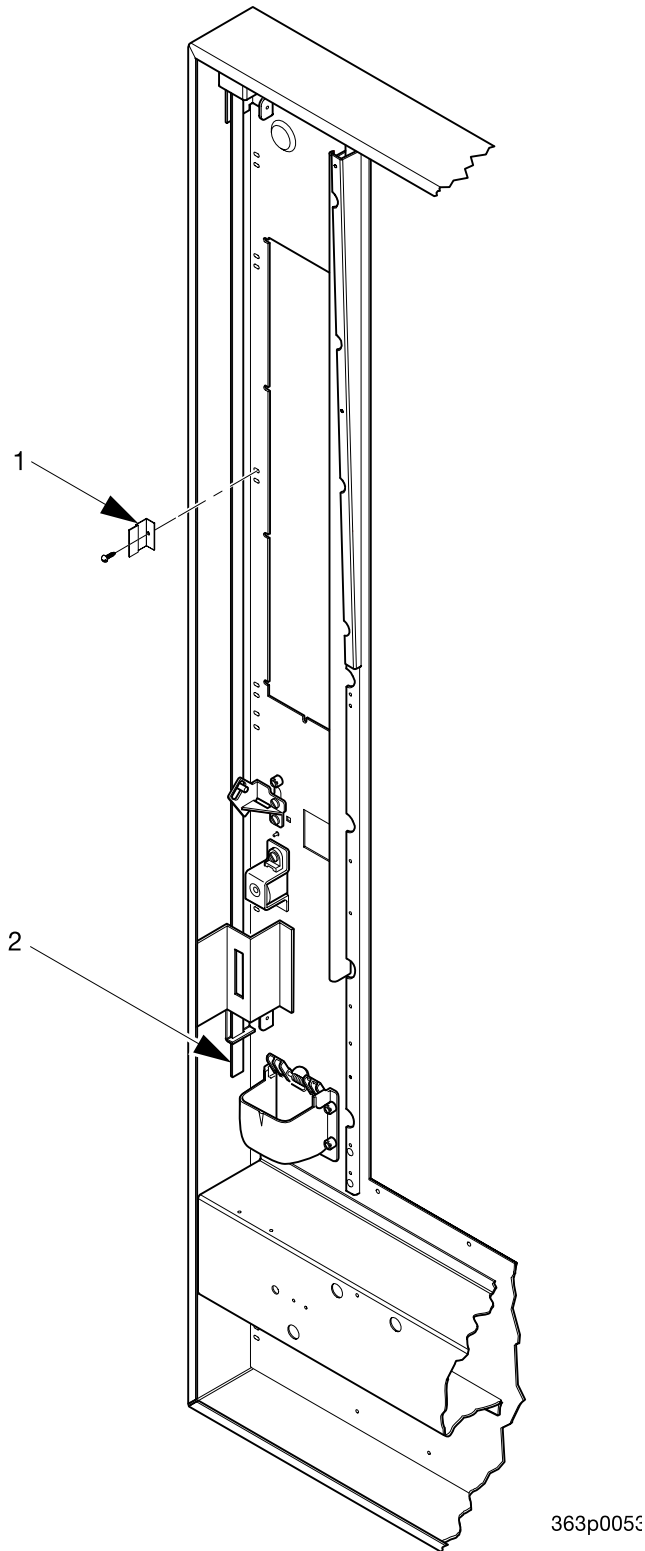

TABLE 9. LOCK BAR ASSEMBLY - STANDARD STYLE

Cold Drink Center Parts Manual

Figure 9. Lock Bar Assembly - Standard Style

Cold Drink Center Parts Manual

TABLE 9. LOCK BAR ASSEMBLY - STANDARD STYLE

INDEX	PART NUMBER	DESCRIPTION	QTY.
1	1472250	GUIDE-LOCK BAR	1
2	1472178	LOCK BAR ASSEMBLY	1