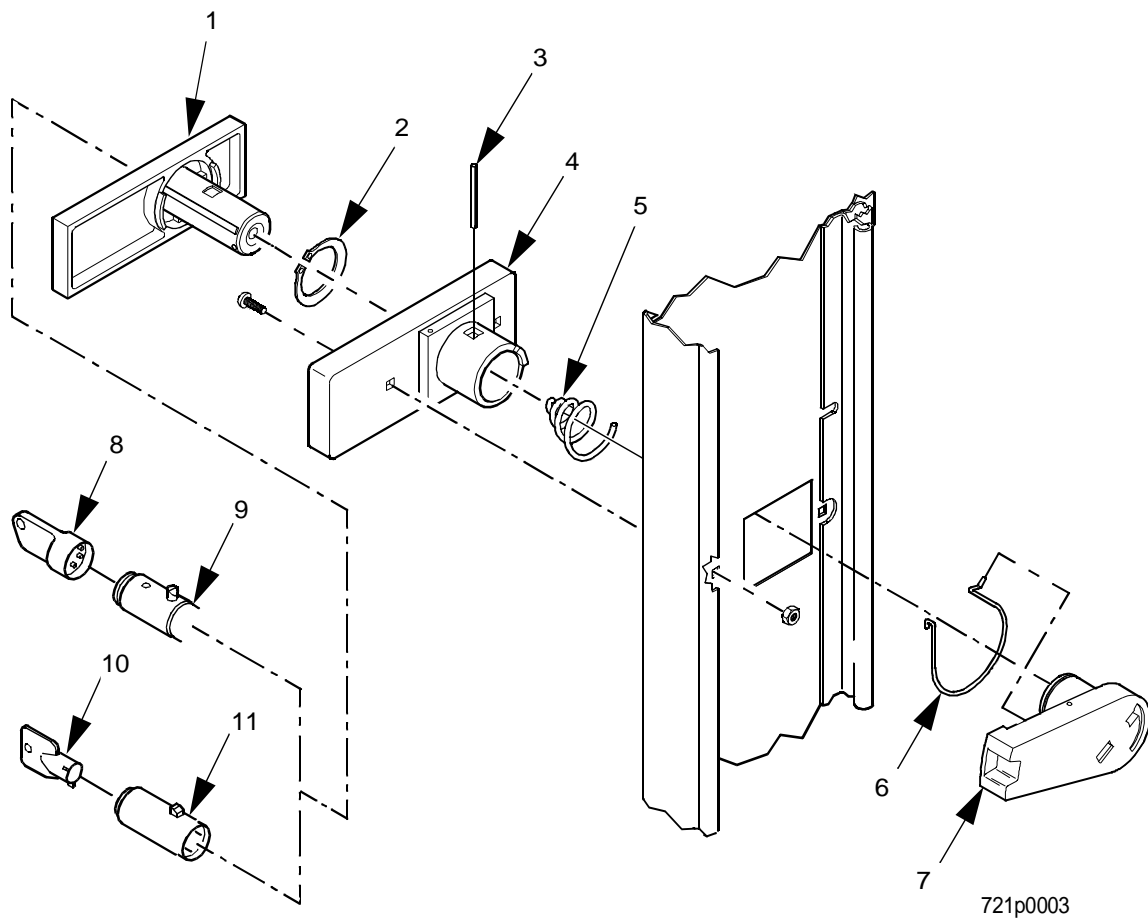

Cold Drink Center Parts Manual

Figure 12. Millennium Door Lock and Lock Cylinder Options

Cold Drink Center Parts Manual

TABLE 12. MILLENNIA DOOR LOCK AND LOCK CYLINDER OPTIONS

INDEX	PART NUMBER	DESCRIPTION	QTY
-	1572395	LOCK ASSEMBLY - MILLENNIA - NAMA STD.	1
1	1572397	LEVER - HANDLE	1
2	1572199	RETAINING RING - LOCK ACTUATOR	1
3	6104218	ROLL PIN 1/8 X 1 IN	1
4	1572396	BASE - LOCK HANDLE	1
5	1572203	SPRING - LOCK	1
6	1572204	SPRING - LIFT - ACTUATOR	1
7	1572398	ACTUATOR - LOCK BAR	1
8	3112164	KEY - VAN LOCK #K5 - STD.COMBINATN	1
9	3112163	CYLINDER - VAN LOCK #4275	1
10	-	KEY	1
11	9992400	LOCK CYLINDER #4355 - 19 - A	1