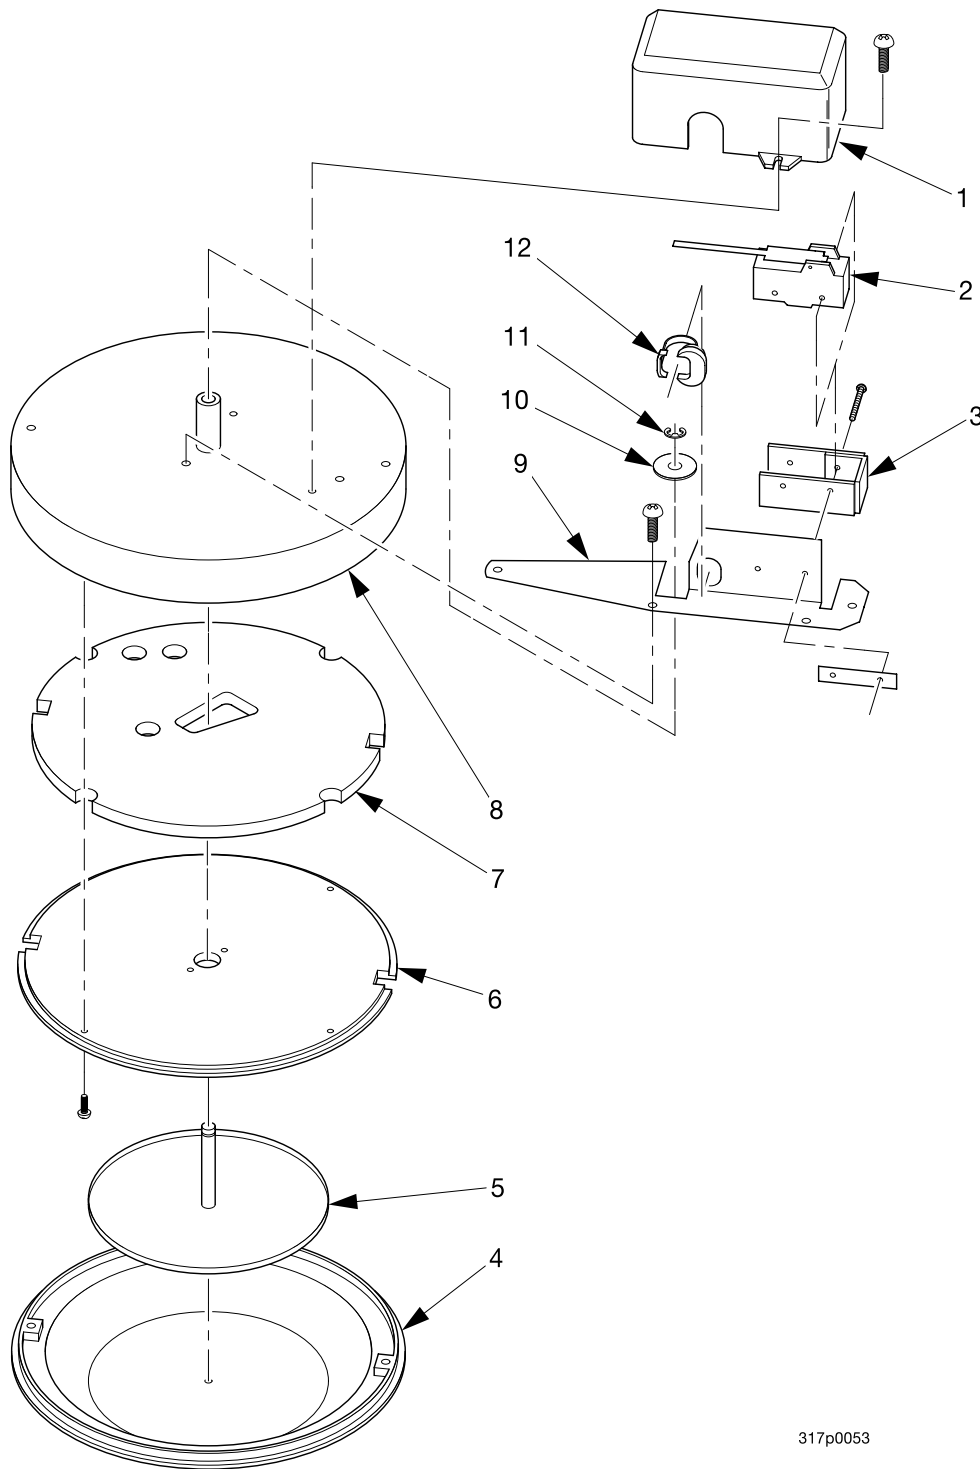

Cold Drink Center Parts Manual

TABLE 55. ICEMAKER ASSEMBLY - PART 2

INDEX	N.V. PART NUMBER	DESCRIPTION	QTY
1	3014073	SCREW THUMB	2
2	3154063	CONTROL ASSY-ICE LEVEL	1
3	3154023	SCREW-1/4-20 X 7/8 THM S.S.	3
4	3154024	DRIP RING	1
5	3154021	HOPPER ASSEMBLY	1
6	3154090	BAFFLE ASSY-HOPPER	1
7	3154026	GASKET-HOPPER	1
8	3174076	EVAPORATOR ASSEMBLY	1
9	3634201	E-RING-ICEMAKER- "D" DRIVE (SEE NOTE 1)	1
10	3634202	SEAL-AUGER-ICEMKR - "D" DRIVE (SEE NOTE 1)	1
11	3174049	SEAT-AUGER SEAL (SEE NOTE 1)	1
12	3174050	AUGER - "D" DRIVE	1
13	3174051	EXTRUDING HEAD ASSEMBLY	1
14	3174025	BEARING-2"DELRIN- "D" DRIVE	1
15	3174024	BEARING-2"NYLON - "D" DRIVE	1
16	3174026	BEARING NUT-DOUBLE/D	1
17	3174052	HUB-AGITATOR	1
18	3154079	AGITATOR-LOWER	1
19	3154042	AGITATOR ARM	1
20	3154077	AGITATOR-UPPER	1
21	3154041	WASHER-S.S.	1
22	3154040	SCREW-1/4-20X3/8 HMS	1

NOTE 1 PART OF GEAR MOTOR ASSEMBLY "D" DRIVE 6380 90050-002

Cold Drink Center Parts Manual

317p0053

Figure 56. Icemaker Assembly - Part 3