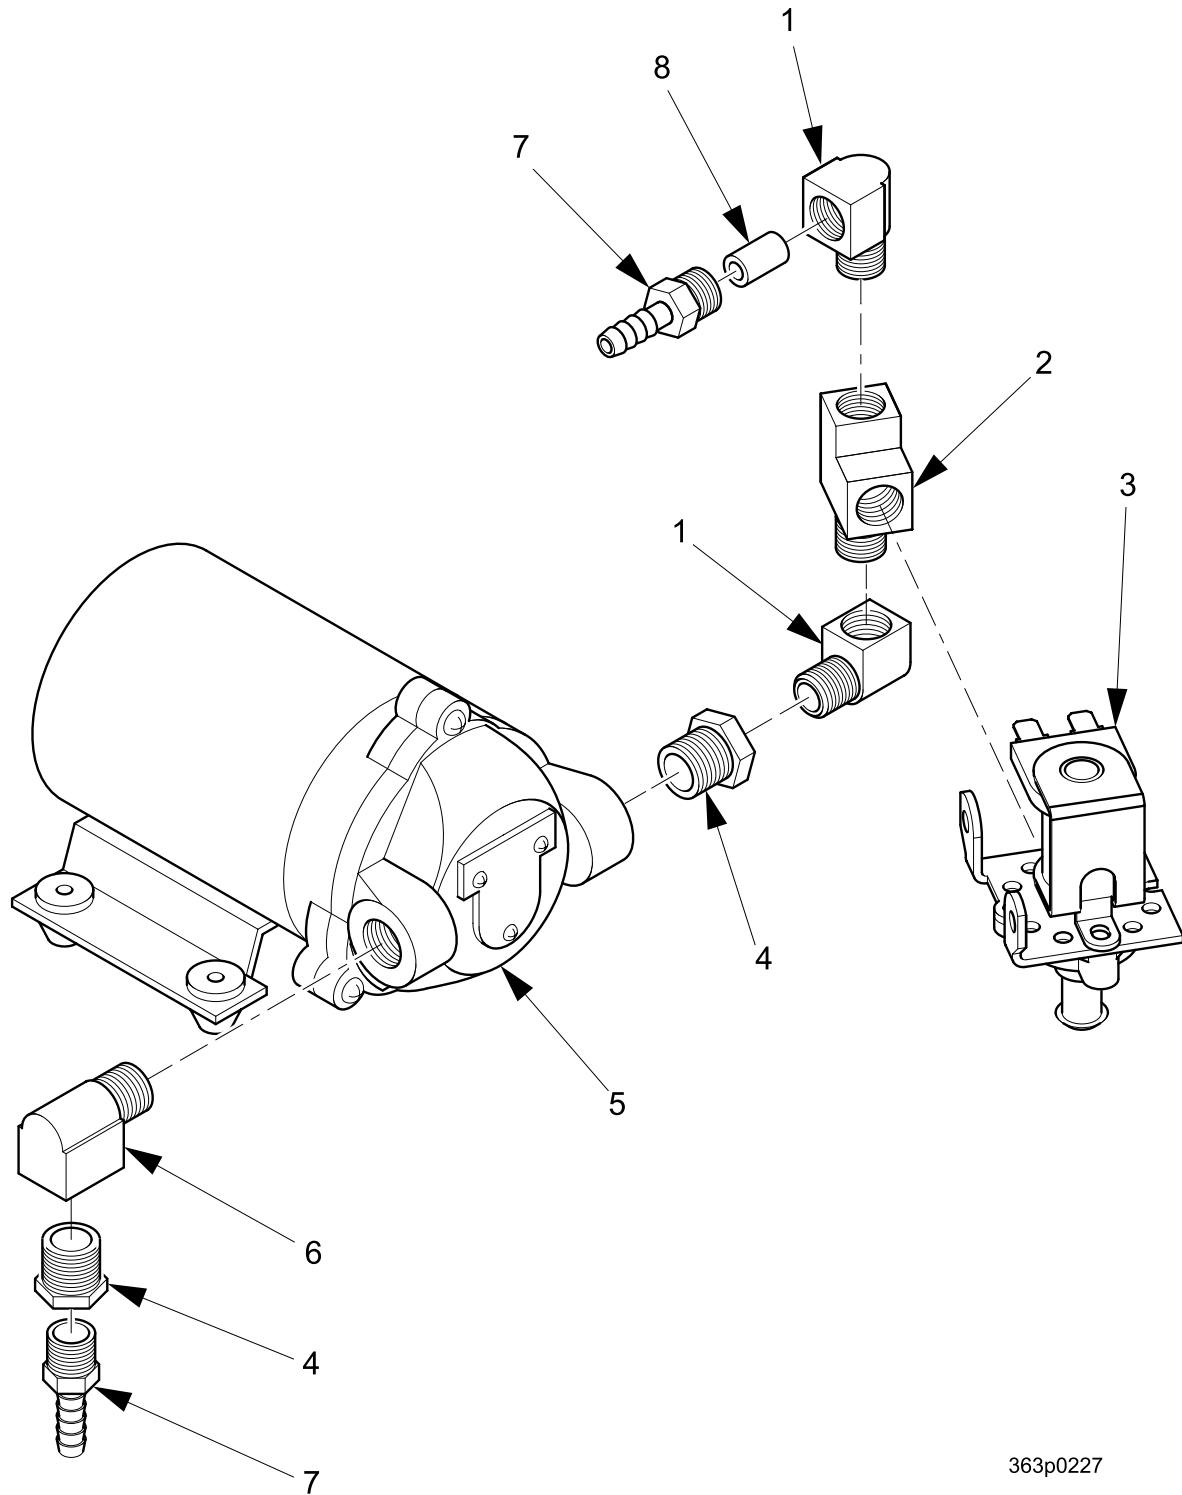

Cold Drink Center Parts Manual

363p0227

Figure 62. Icemaker Assembly - Part 9

Cold Drink Center Parts Manual

TABLE 62. ICEMAKER ASSEMBLY - PART 9

INDEX	PART NUMBER	DESCRIPTION
-	3634174	PUMP & VALVE ASSEMBLY - COOLSAN - 115V
	3638130	PUMP & VALVE ASSEMBLY - COOL SAN - 230 V
1	3128303	90 STREET ELBOW 1/4 NPTF
2	3128317	STREET TEE 1/4 NPTF-PH#2225P-4
3	3158072	VALVE - DRAIN - EATN S60 #678125-1 - 115 V
	3634041	VALVE - DRAIN (240 VAC)
4	6408117	BUSHING - 1/4 X 3/8 - BRASS - 209P-6-4
5	3638022	PUMP - CARBONATOR - 115V - W/TERM.
	3638078	PUMP - CARBONATOR - 230 V
6	6508103	STREET ELBOW - ANDERSON #116A-C
7	6104159	HOSE CONNECTOR
8	3634056	RESTRICTOR - PUMP - COOLSAN