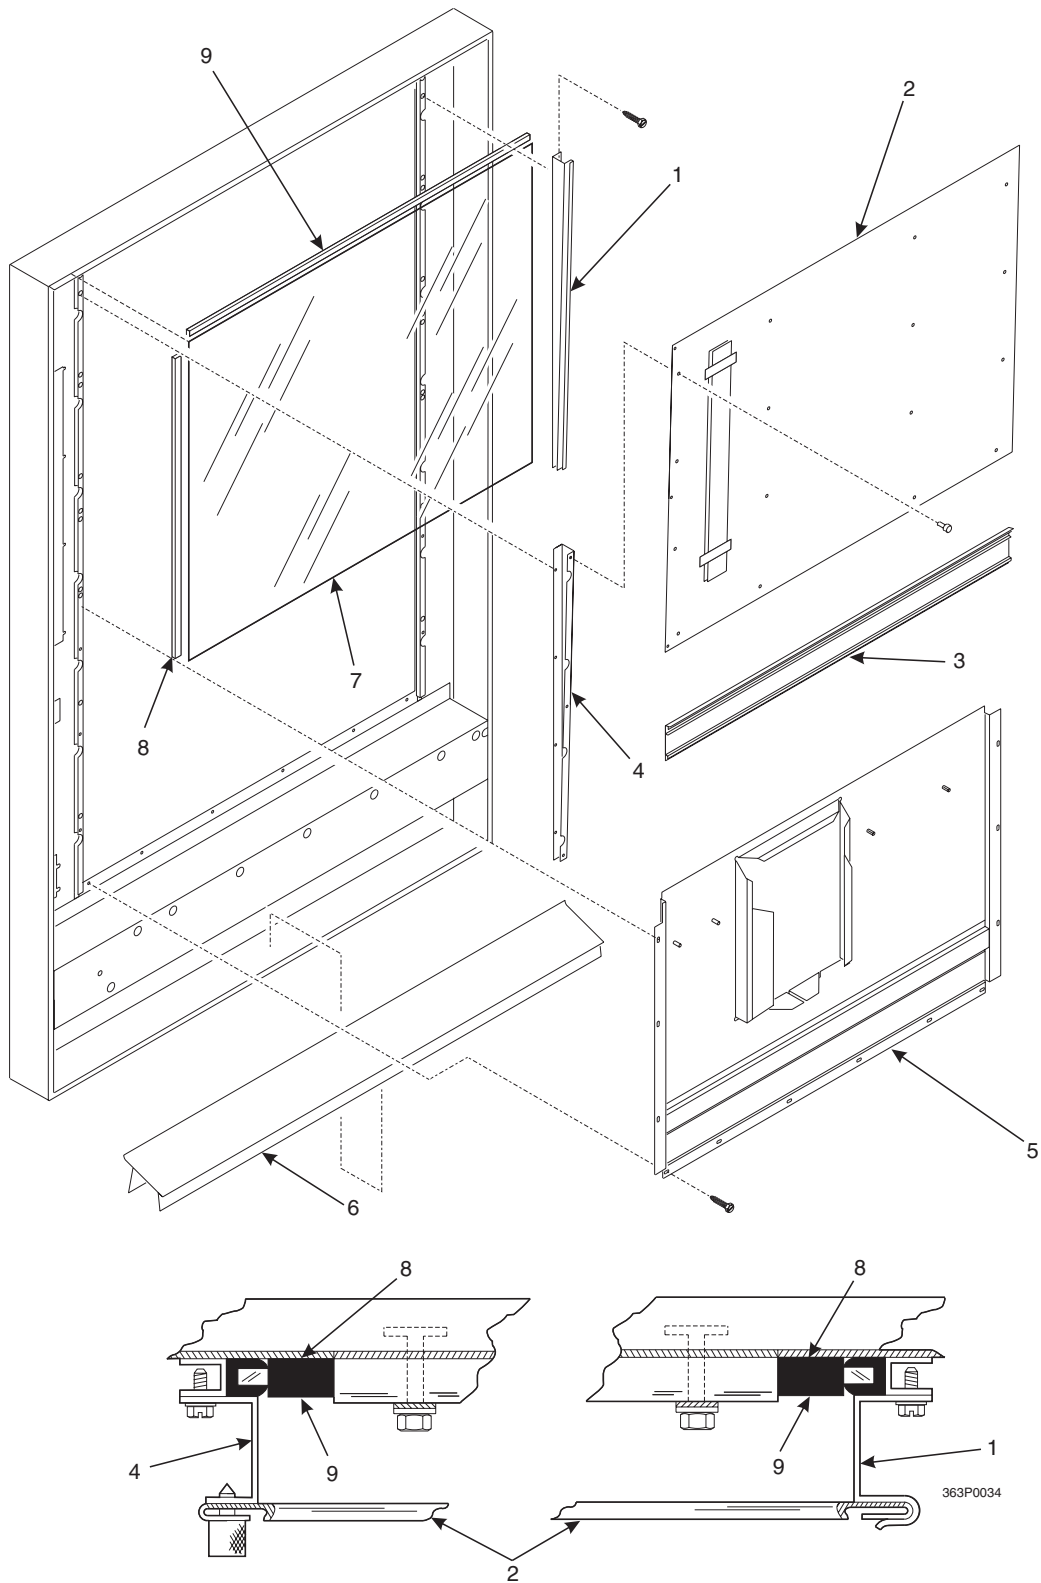

Cold Drink Center Parts Manual

Figure 13. Display Assembly - Part 1

Cold Drink Center Parts Manual

TABLE 13. DISPLAY ASSEMBLY - PART 1

INDEX	PART NUMBER	DESCRIPTION	QTY.
1	6232043	MOUNT - DISPLAY-RIGHT	1
2	3282015	PANEL - DISPLAY - PRODUCT	1
3	3632007	TRIM - HORIZONTAL - GLASS	1
4	6232042	MOUNT - DISPLAY - LEFT	1
5	3632139	CENTER PLATE ASSEMBLY	1
6	3282011	FILLER STRIP - SANITATION	1
7	3632022	GLASS - DISPLAY	1
8	6232071	CHANNEL - GLASS - VERTICAL	2
9	3632201	CHANNEL - GLASS - HORIZONTAL	1