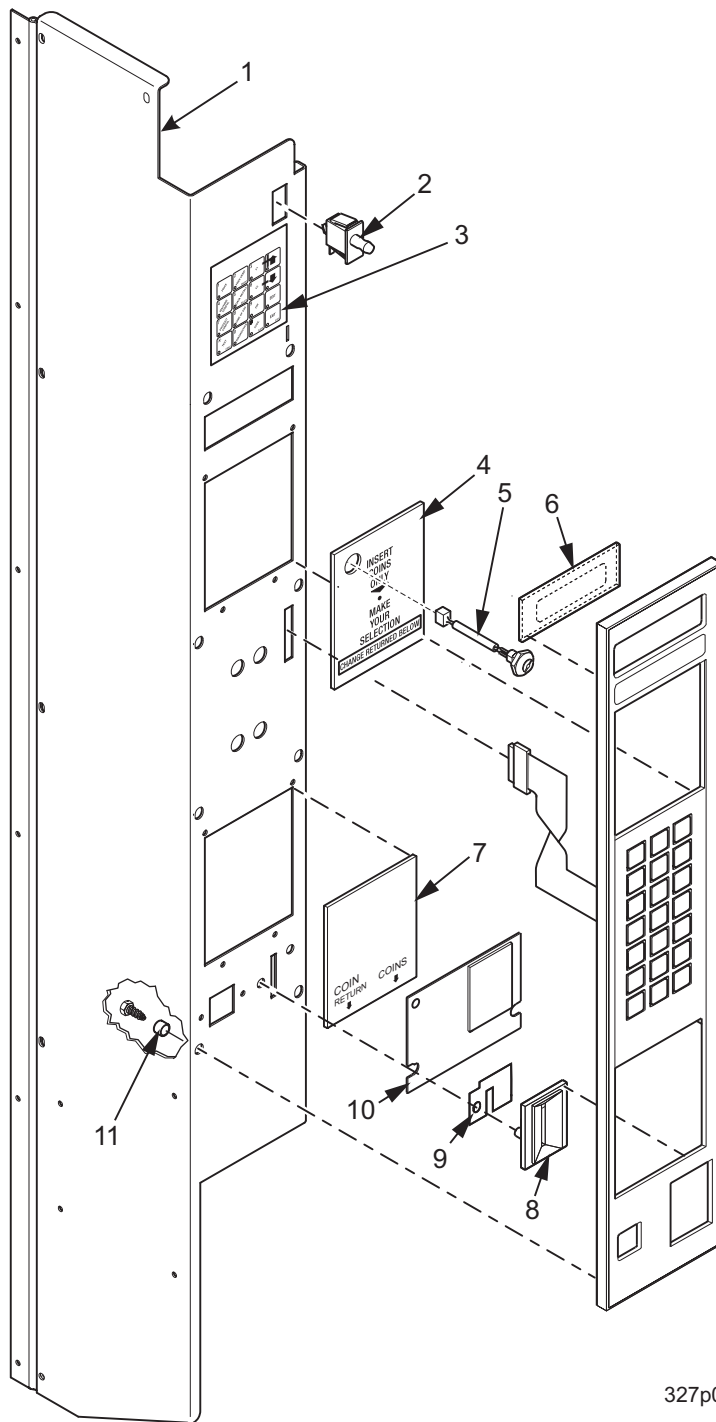

Cold Drink Center Parts Manual

327p0063

Figure 40. Monetary Panel Assembly - Part 1

Cold Drink Center Parts Manual

TABLE 40. MONETARY PANEL ASSEMBLY - PART 1

INDEX	PART NUMBER	DESCRIPTION	QTY.
1	1575094	PANEL WELD ASSY-MONET.-NV BLK	1
2	1401110	SWITCH	1
3	6335002	SERVICE KEYPAD ASSEMBLY	1
4	-	MONETARY INSERT - UPPER (SHOWN WITH FREE VEND OPTION) (FIGURE 43)	1
5	6335002X	SWITCH ASSY-FREE VEND	OPT
6	1572013	LENS-DISPLAY	1
7	-	MONETARY INSERT - LOWER (FIGURE 44)	OPT
8	1472223	COIN INSERT	OPT
9	1472222	COIN BLOCK	OPT
10	1575044	COVER PLATE ASSEMBLY - NO COIN OPTION	OPT
11	2302053	SPACER CUP	-