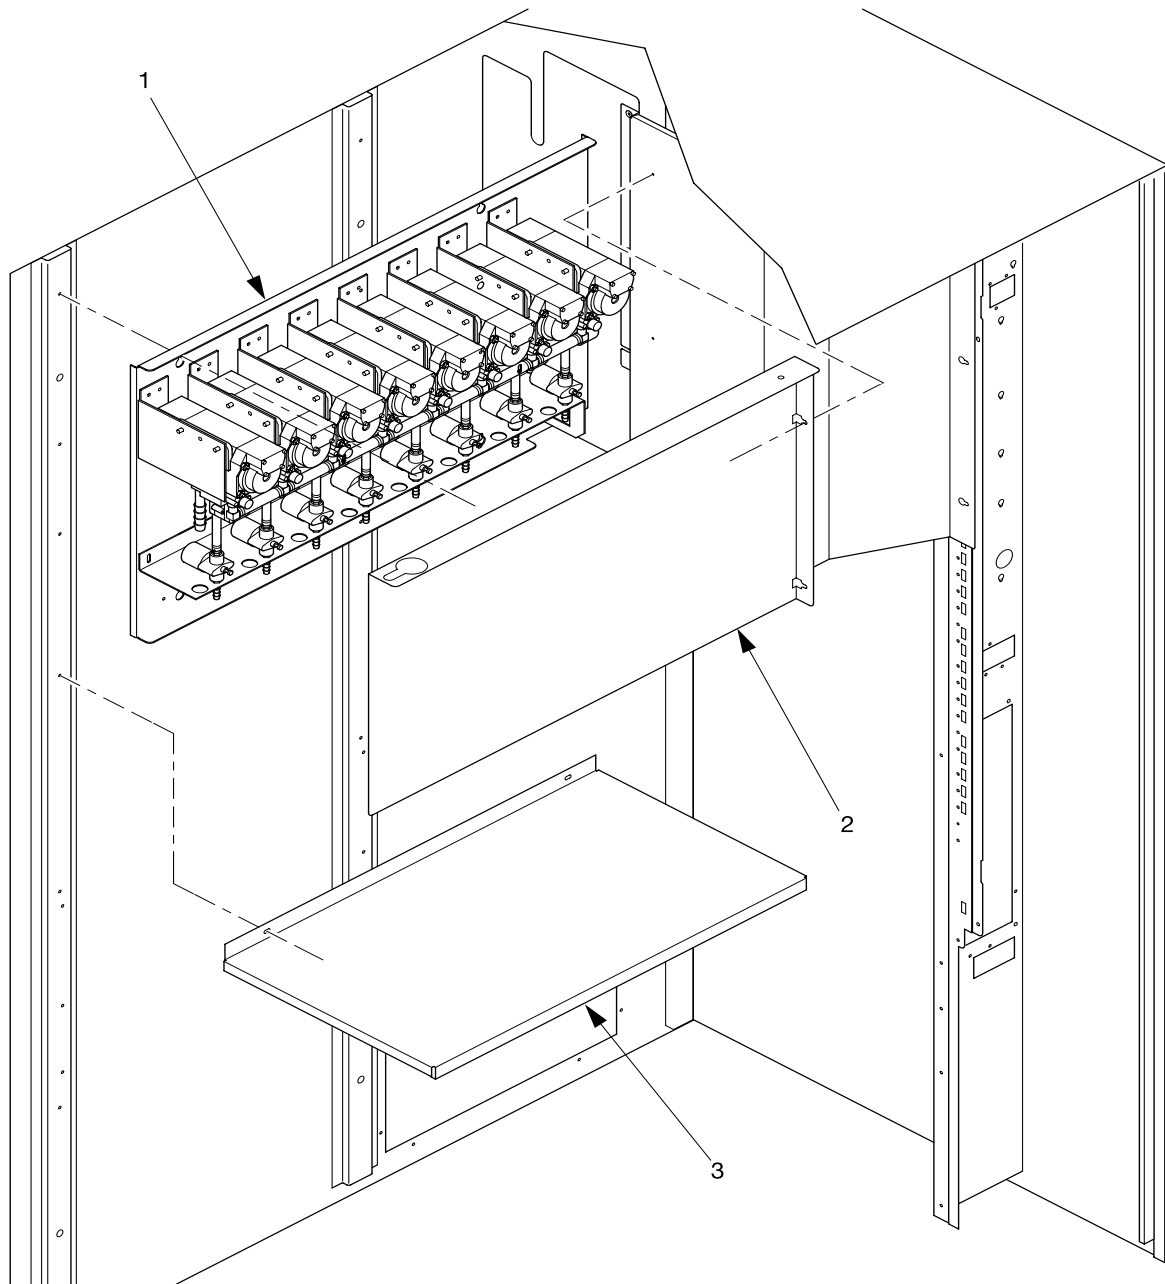

Cold Drink Center Parts Manual

327p0038

Figure 32. Common Cabinet - Part 3

Cold Drink Center Parts Manual

TABLE 32. COMMON CABINET - PART 3

INDEX	PART NUMBER	DESCRIPTION	QTY.
1	-	SYRUP PUMP ASSEMBLIES - GAS (FIGURE 67)	-
2	3281065	COVER - SYRUP PUMPS, FOREIGN	1
3	3287004	SHELF - B.I.B.	3