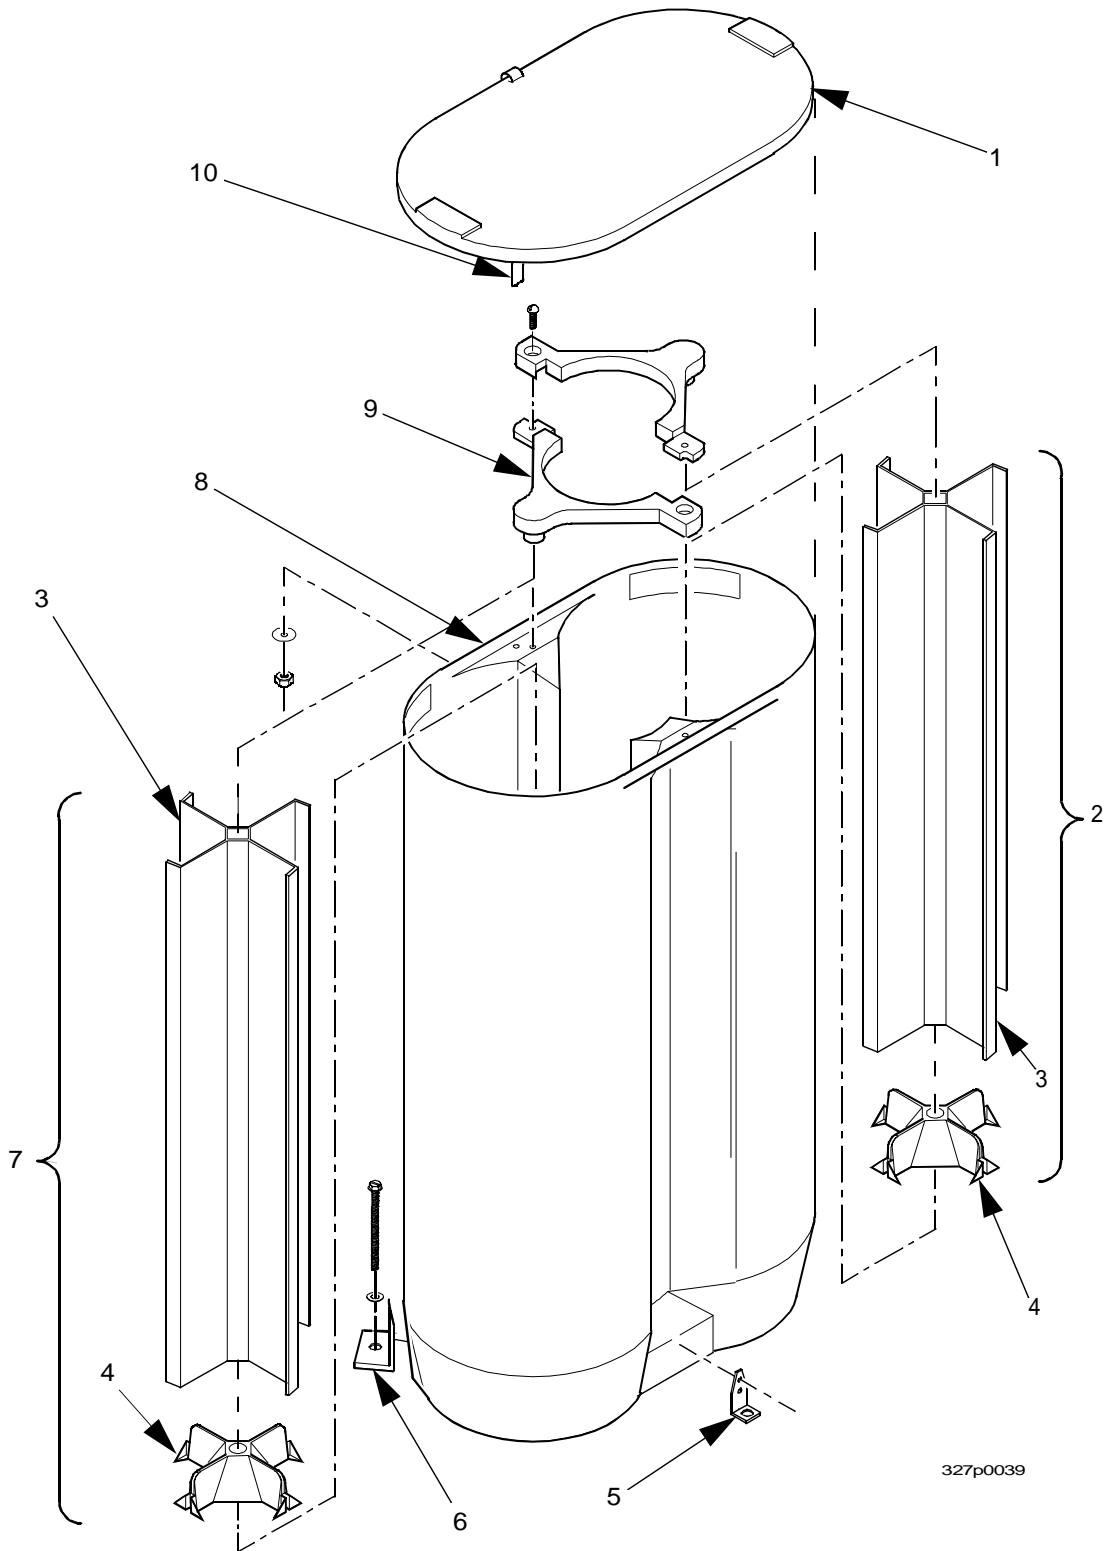

Cold Drink Center Parts Manual

Figure 25. Mechanism and Canister Assembly - Large

Cold Drink Center Parts Manual

TABLE 25. MECHANISM AND CANISTER ASSEMBLY - LARGE

INDEX	PART NUMBER	DESCRIPTION	QTY.
-	3283006	TURRET & CANISTER ASSEMBLY - 7 COL	1
1	3283032	LID CANISTER - 7 COLUMN	1
2	3283015	TURRET ASSEMBLY - 1B	1
3	3283005	VANE - CANISTER - LARGE	2
4	6233048	BASE - TURRET	2
5	3283002	BRACKET-CANISTER-CENTER	2
6	3283013	BRACKET-CANISTER-R & L	2
7	3283014	TURRET ASSEMBLY - 1A	1
8	3283031	CANISTER LARGE CUP 7 COLUMN	1
9	3633008	BEARING - TURRET TOP	2
10	3283022	STRAP - CANISTER	1