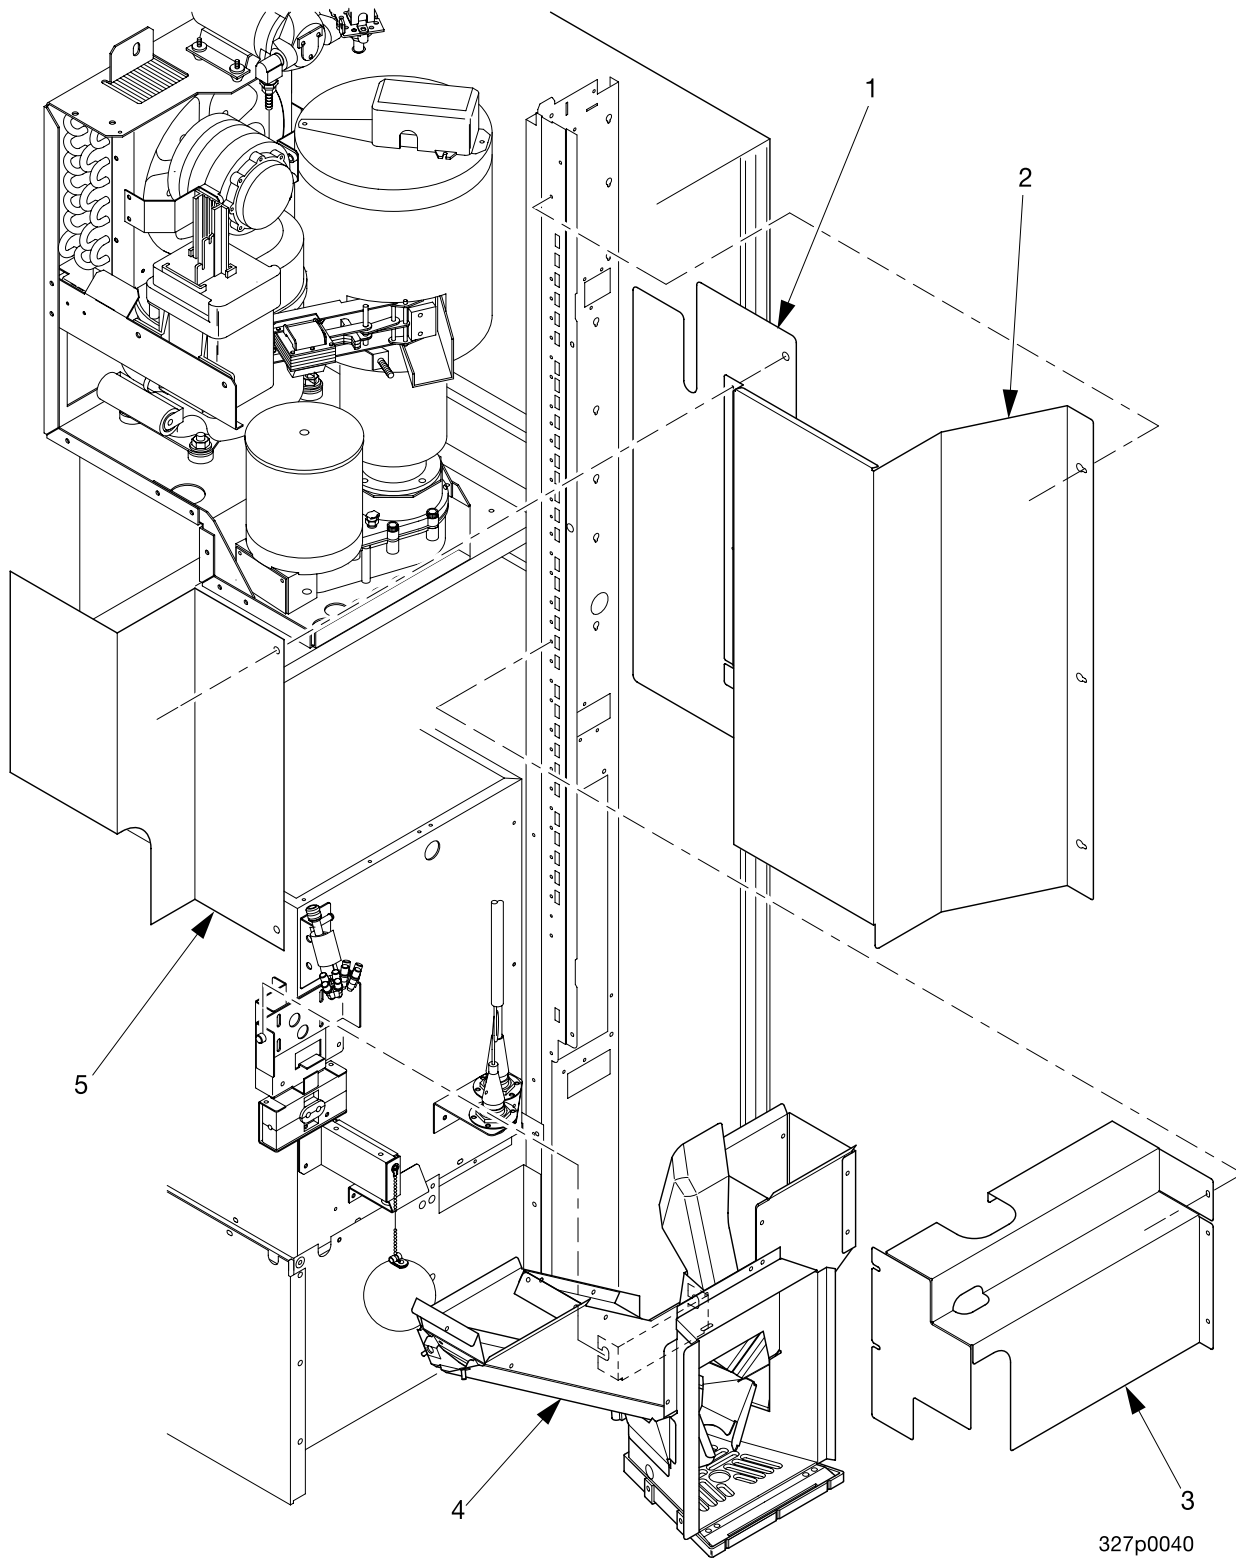

TABLE 33. COMMON CABINET - PART 4

Cold Drink Center Parts Manual

Figure 33. Common Cabinet - Part 4

Cold Drink Center Parts Manual

TABLE 33. COMMON CABINET - PART 4

INDEX	PART NUMBER	DESCRIPTION	QTY.
1	3281064	COVER-ICE MAKER-SIDE	1
2	3281036	COVER-ICE MAKER	1
3	3281033	COVER ASSY-WATER BATH	1
4	-	CUP DELIVERY-FINAL (FIGURE 46)	1
5	3281059	COVER - WATER FILTER (U.K./FRANCE/GERMANY)	1