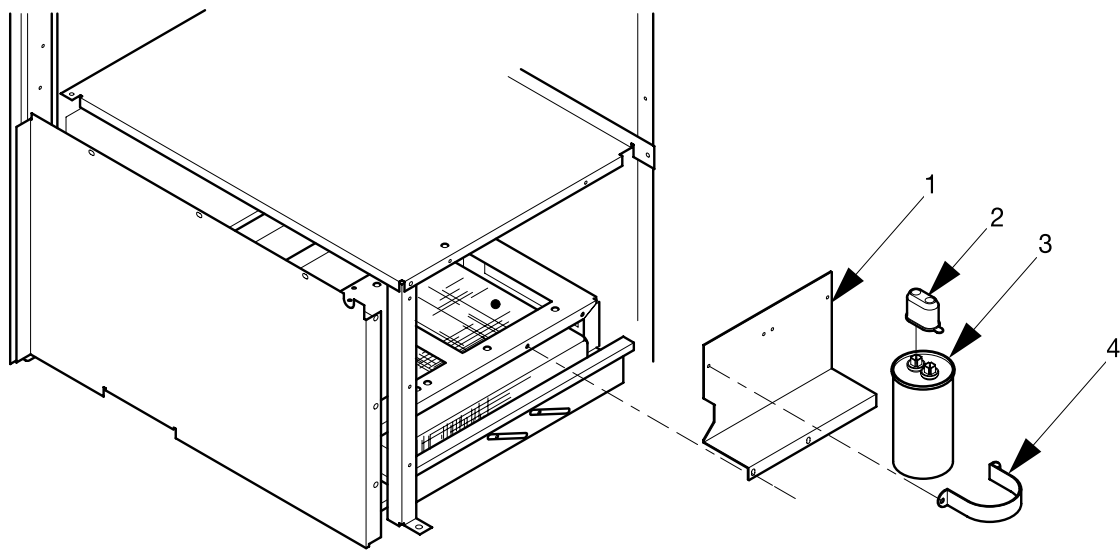

Cold Drink Center Parts Manual

327p0045

Figure 51. Capacitor And Bracket Assembly

Cold Drink Center Parts Manual

TABLE 51. CAPACITOR AND BRACKET ASSEMBLY

INDEX	PART NUMBER	DESCRIPTION	QTY.
	3281048	CAPACITOR & BRKT ASSEMBLY (115 V)	1
1	3281049	BRACKET - CAPACITOR MOUNTING	1
2	3638110	BOOT - PROTECTIVE - CAPACITOR	2
3	3638108	CAPACITOR - 120UF - 240 VAC	2
4	3638109	BRACKET - CAPACITOR	2