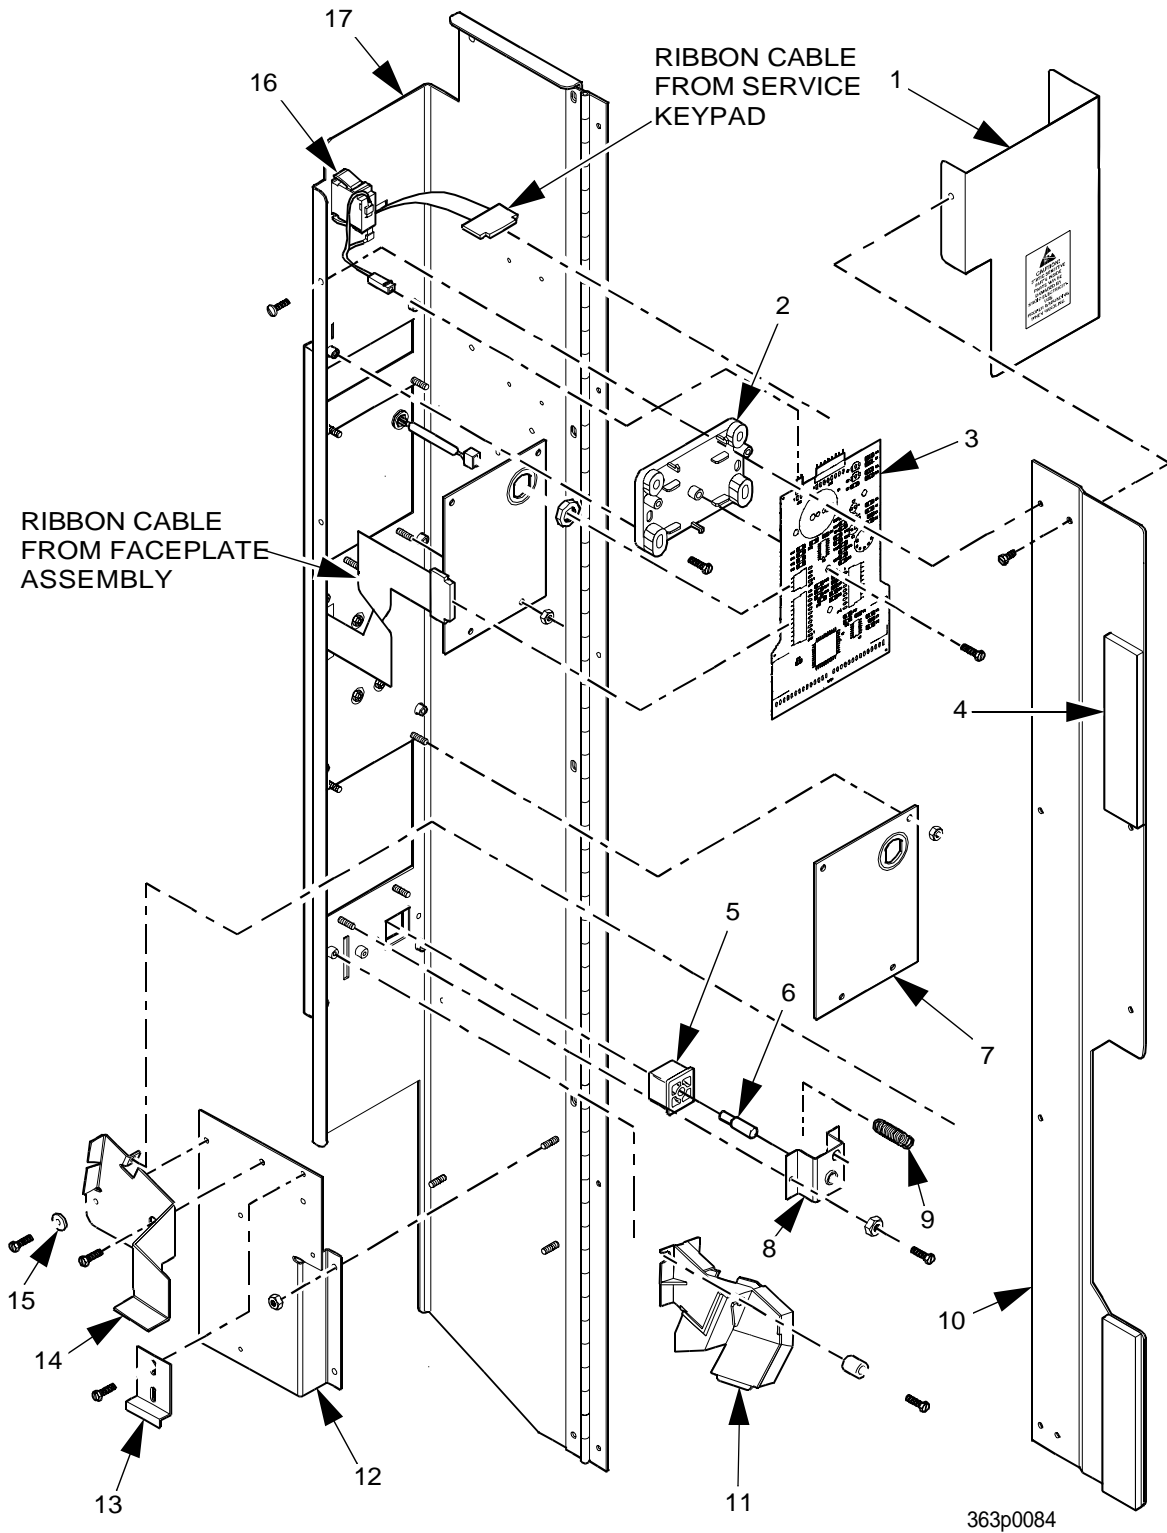

Cold Drink Center Parts Manual

Figure 41. Monetary Panel Assembly - Part 2

Cold Drink Center Parts Manual

TABLE 41. MONETARY PANEL ASSEMBLY - PART 2

INDEX	PART NUMBER	DESCRIPTION	QTY.
1	1575029	COVER - DISPLAY	1
2	1475099	BRACKET - PCB - DISPLAY	1
3	9989685	PCB ASSEMBLY - DISPLAY	1
4	3122056	MAGNET RETAINER COIN CHANGER	1
5	1475026	BUTTON - COIN RETURN	1
6	1475072	SHAFT - RETURN BUTTON	1
7	-	LOWER MONETARY POSITION (FIGURE 44)	-
8	1571079	BRACKET - COIN RETURN BUTTON	1
9	1127808	SPRING SHELF RESET	1
10	1575057	PLATE - MAGNET MOUNTING	1
11	1575003	COIN CHUTE ASSEMBLY	OPT.
12	1571081	BRACKET ASSEMBLY - COIN MECHANISM	OPT.
13	6231037	CLAMP - CABLE	1
14	1571113	ARM - SCAVENGER	1
15	2204093	WASHER - SCAVENGER BAR	1
16	1401110	SWITCH	1
17	1575094	PANEL WELD ASSEMBLY - MONETARY	1