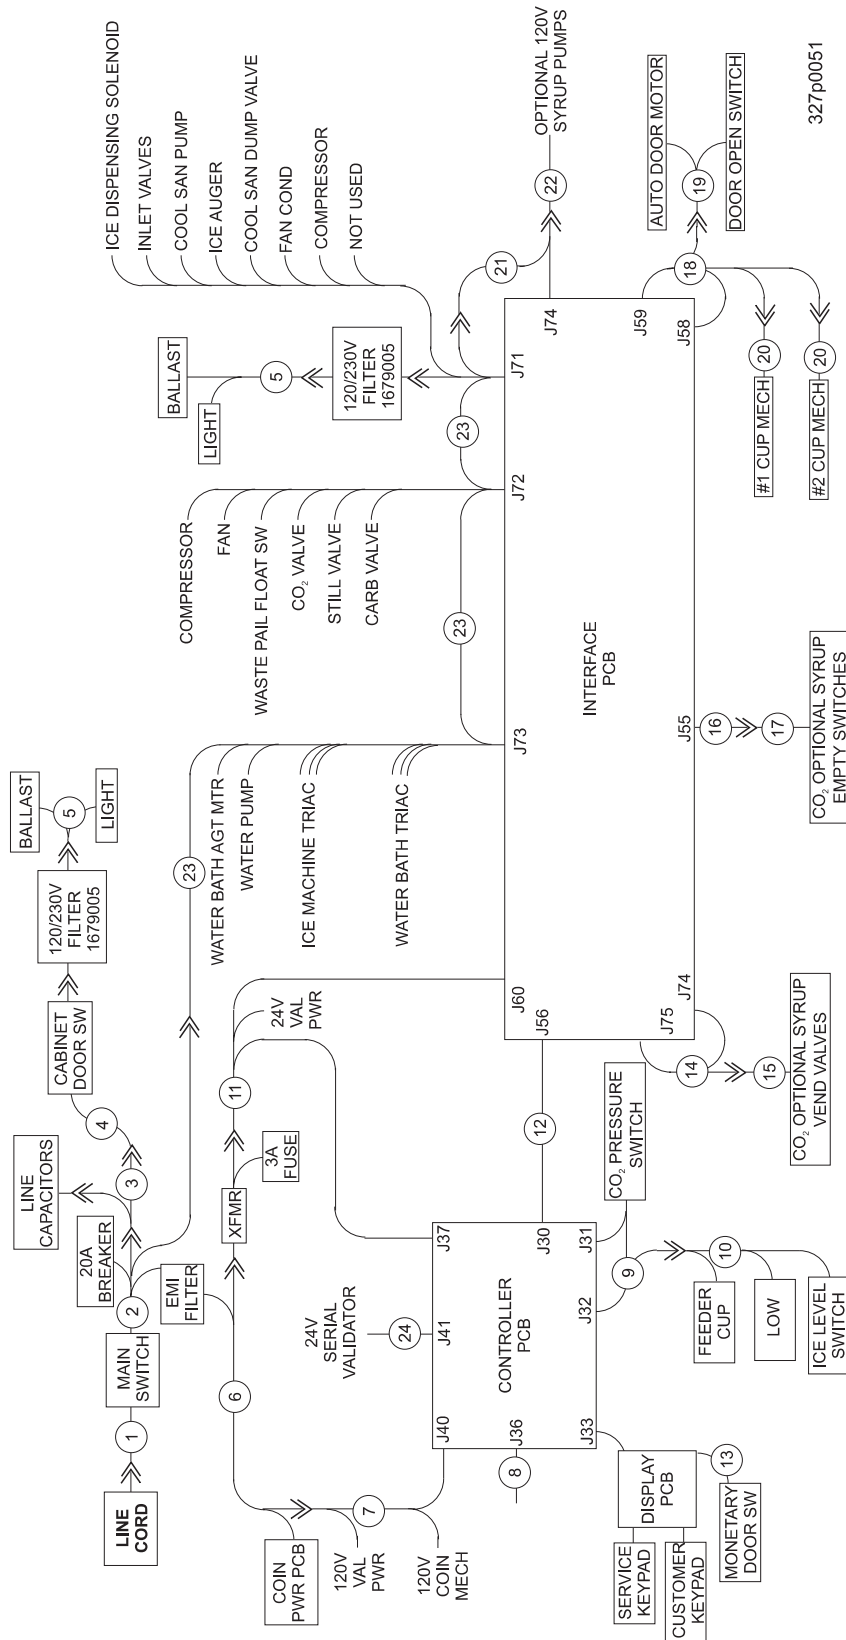

Cold Drink Center Parts Manual

Figure 75. Cabling Block Diagram (115 V)

Cold Drink Center Parts Manual

TABLE 75. CABLING BLOCK DIAGRAM (115 V)

INDEX	PART NUMBER	DESCRIPTION
1	4731169	POWER CORD ASSEMBLY
2	1579013	HARNESS - POWER PANEL - DOMESTIC
3	3289021	HARNESS - POWER CAP.JUMPER
4	3289010	HARNESS - JUMPER - POWER PANEL TO FLUORESCENT LIGHT
5	3156032	JUMPER - FILTER AND FLUORESCENT LIGHT
6	1579017	HARNESS - COIN HANDLING - POWER
7	1579003	HARNESS - COIN MECHANISM
8	1579018	HARNESS - DATA PRINTER INTERFACE
8	1679056	HARNESS - DEX PRINTER INTERFACE
8	1579050	HARNESS**MDB**FOR CONLUX 2000
9	3289009	HARNESS - I.M.& PR SWITCH TO PCB
10	3289017	HARNESS - ICEMAKER - DC - COLD DR
11	3289015	HARNESS - 24 VAC COLD DRINK
12	1579008	CABLE RIBBON - 16 CONDUCTOR
13	1579009	JUMPER - MONETARY DOOR SWITCH
14	3289006	HARNESS - VALVES INTERFACE (328 ONLY)
15	3289002	HARNESS - VALVES - 8 (328 ONLY)
15	3289004	HARNESS - VALVES - 6 (328 ONLY)
16	3289005	HARNESS - EMPTY SWITCHES INTERFACE (328 ONLY)
17	3289001	HARNESS - EMPTY SWITCHES - 8 (328 ONLY)
17	3289003	HARNESS - EMPTY SWITCH - 6 (328 ONLY)
18	3289007	HARNESS - CUP MECHANISM INTERFACE
19	6239026	HARNESS - AUTO DOOR
20	6269013	HARNESS - CUP MECHANISM
21	3289018	HARNESS - SYRUP PUMPS INTERFACE (327 ONLY)
22	3289019	HARNESS - SYRUP PUMPS (327 ONLY)
23	3289023	HARNESS - AC - 1
24	1579032	HARNESS - SERIAL VALIDATOR - 24V