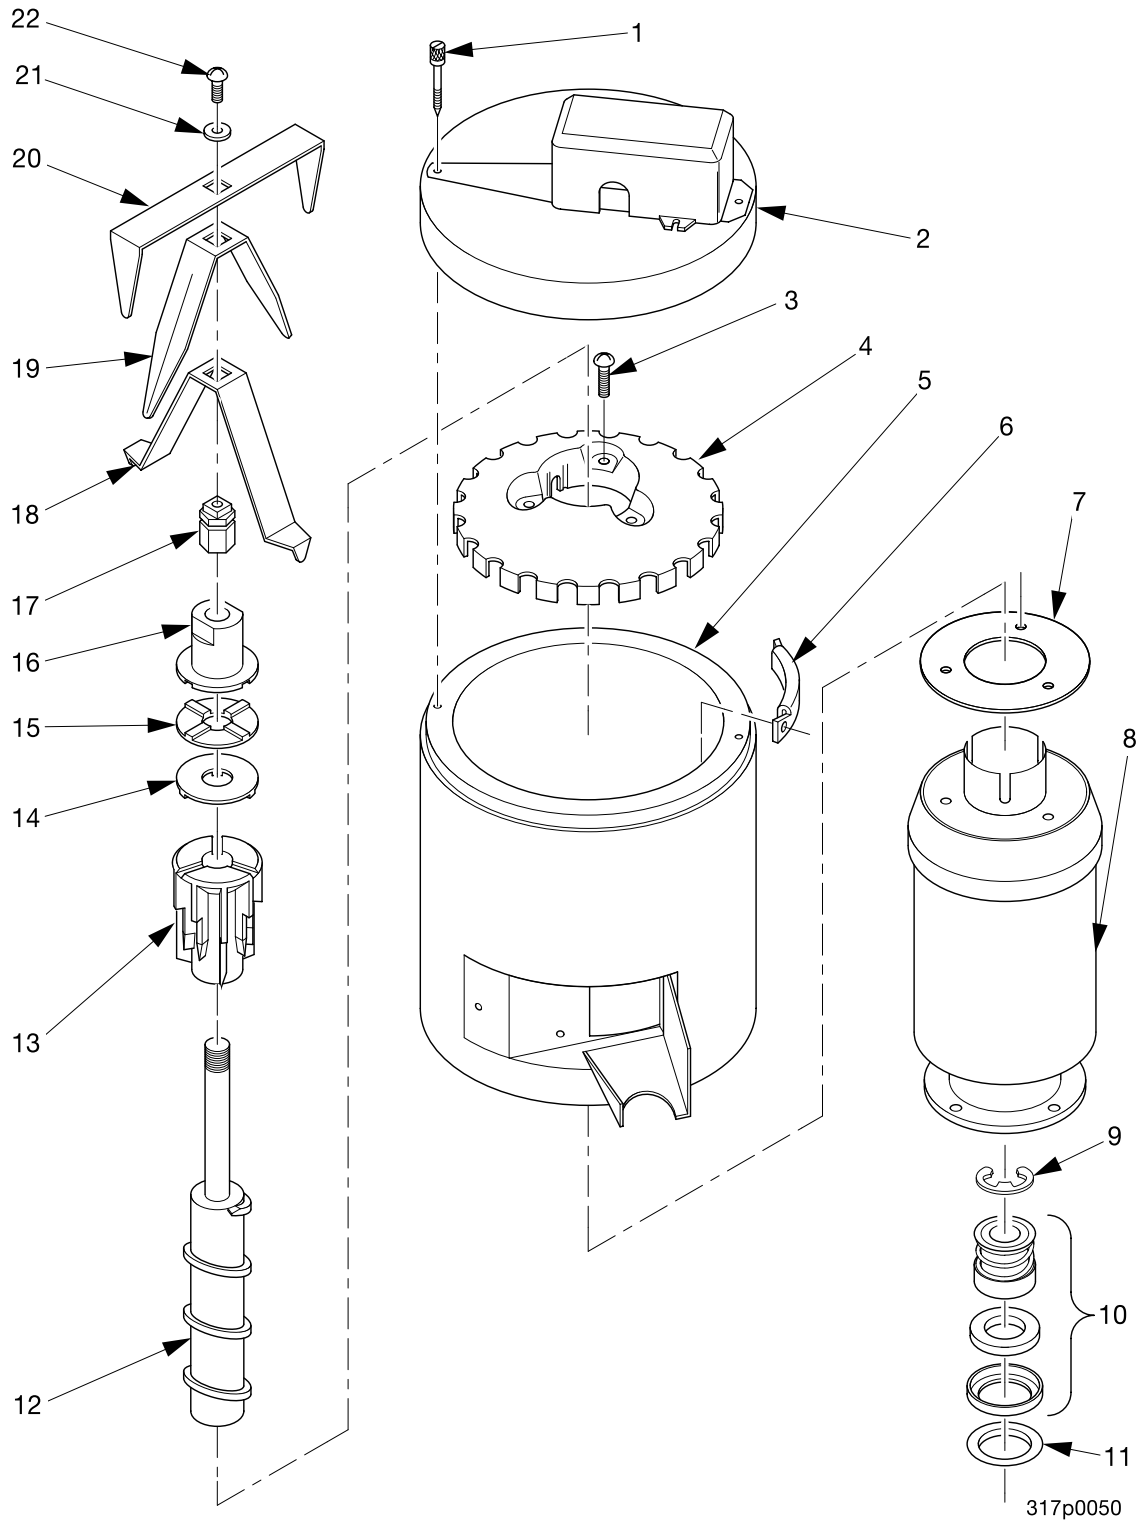

Cold Drink Center Parts Manual

Figure 55. Icemaker Assembly - Part 2

Cold Drink Center Parts Manual

TABLE 55. ICEMAKER ASSEMBLY - PART 2

INDEX	N.V. PART NUMBER	DESCRIPTION	QTY
1	3014073	SCREW THUMB	2
2	3154063	CONTROL ASSY-ICE LEVEL	1
3	3154023	SCREW-1/4-20 X 7/8 THM S.S.	3
4	3154024	DRIP RING	1
5	3154021	HOPPER ASSEMBLY	1
6	3154090	BAFFLE ASSY-HOPPER	1
7	3154026	GASKET-HOPPER	1
8	3174076	EVAPORATOR ASSEMBLY	1
9	3634201	E-RING-ICEMAKER- "D" DRIVE (SEE NOTE 1)	1
10	3634202	SEAL-AUGER-ICEMKR - "D" DRIVE (SEE NOTE 1)	1
11	3174049	SEAT-AUGER SEAL (SEE NOTE 1)	1
12	3174050	AUGER - "D" DRIVE	1
13	3174051	EXTRUDING HEAD ASSEMBLY	1
14	3174025	BEARING-2"DELRIN- "D" DRIVE	1
15	3174024	BEARING-2"NYLON - "D" DRIVE	1
16	3174026	BEARING NUT-DOUBLE/D	1
17	3174052	HUB-AGITATOR	1
18	3154079	AGITATOR-LOWER	1
19	3154042	AGITATOR ARM	1
20	3154077	AGITATOR-UPPER	1
21	3154041	WASHER-S.S.	1
22	3154040	SCREW-1/4-20X3/8 HMS	1