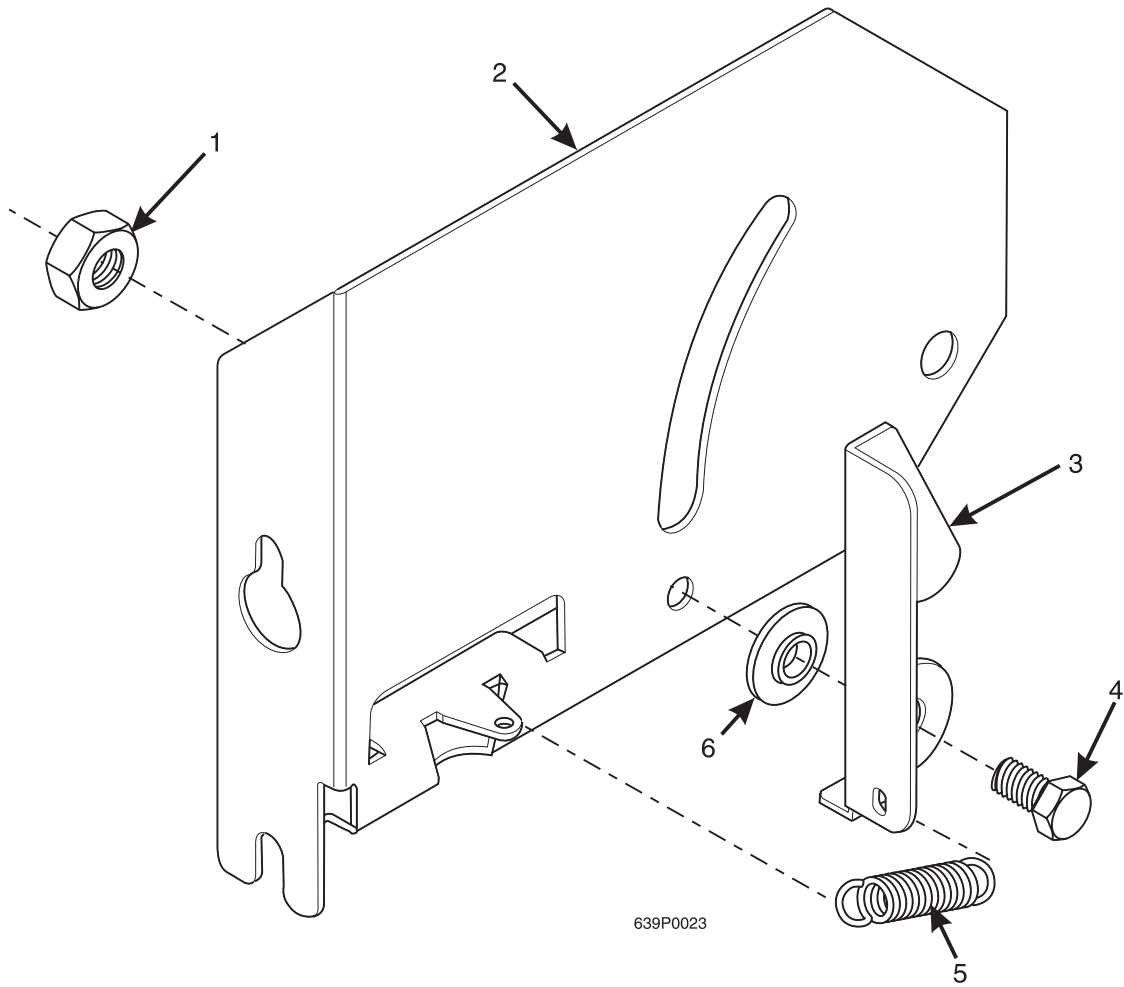

Cold Drink Center Parts Manual

Figure 28. Cup Mechanism Mounting Bracket Assembly

Cold Drink Center Parts Manual

TABLE 28. CUP MECHANISM MOUNTING BRACKET ASSEMBLY

INDEX	PART NUMBER	DESCRIPTION	QTY.
-	6233057	MOUNTING BRACKET ASSEMBLY - RIGHT (SHOWN)	REF
1	4041241	NUT - 1/4 20 SELF LOCKING	1
2	6233018	BRACKET - MECH MOUNTING - RIGHT	1
-	6233019	BRACKET - MECH MOUNTING - LEFT (NOT SHOWN)	1
3	6233037	LATCH	1
4	6233021	SCREW-1/4 X 20 X .5 HEX HD	1
5	2301057	SPRING ELEVATOR STOP	1
6	6233028	BUSHING	1