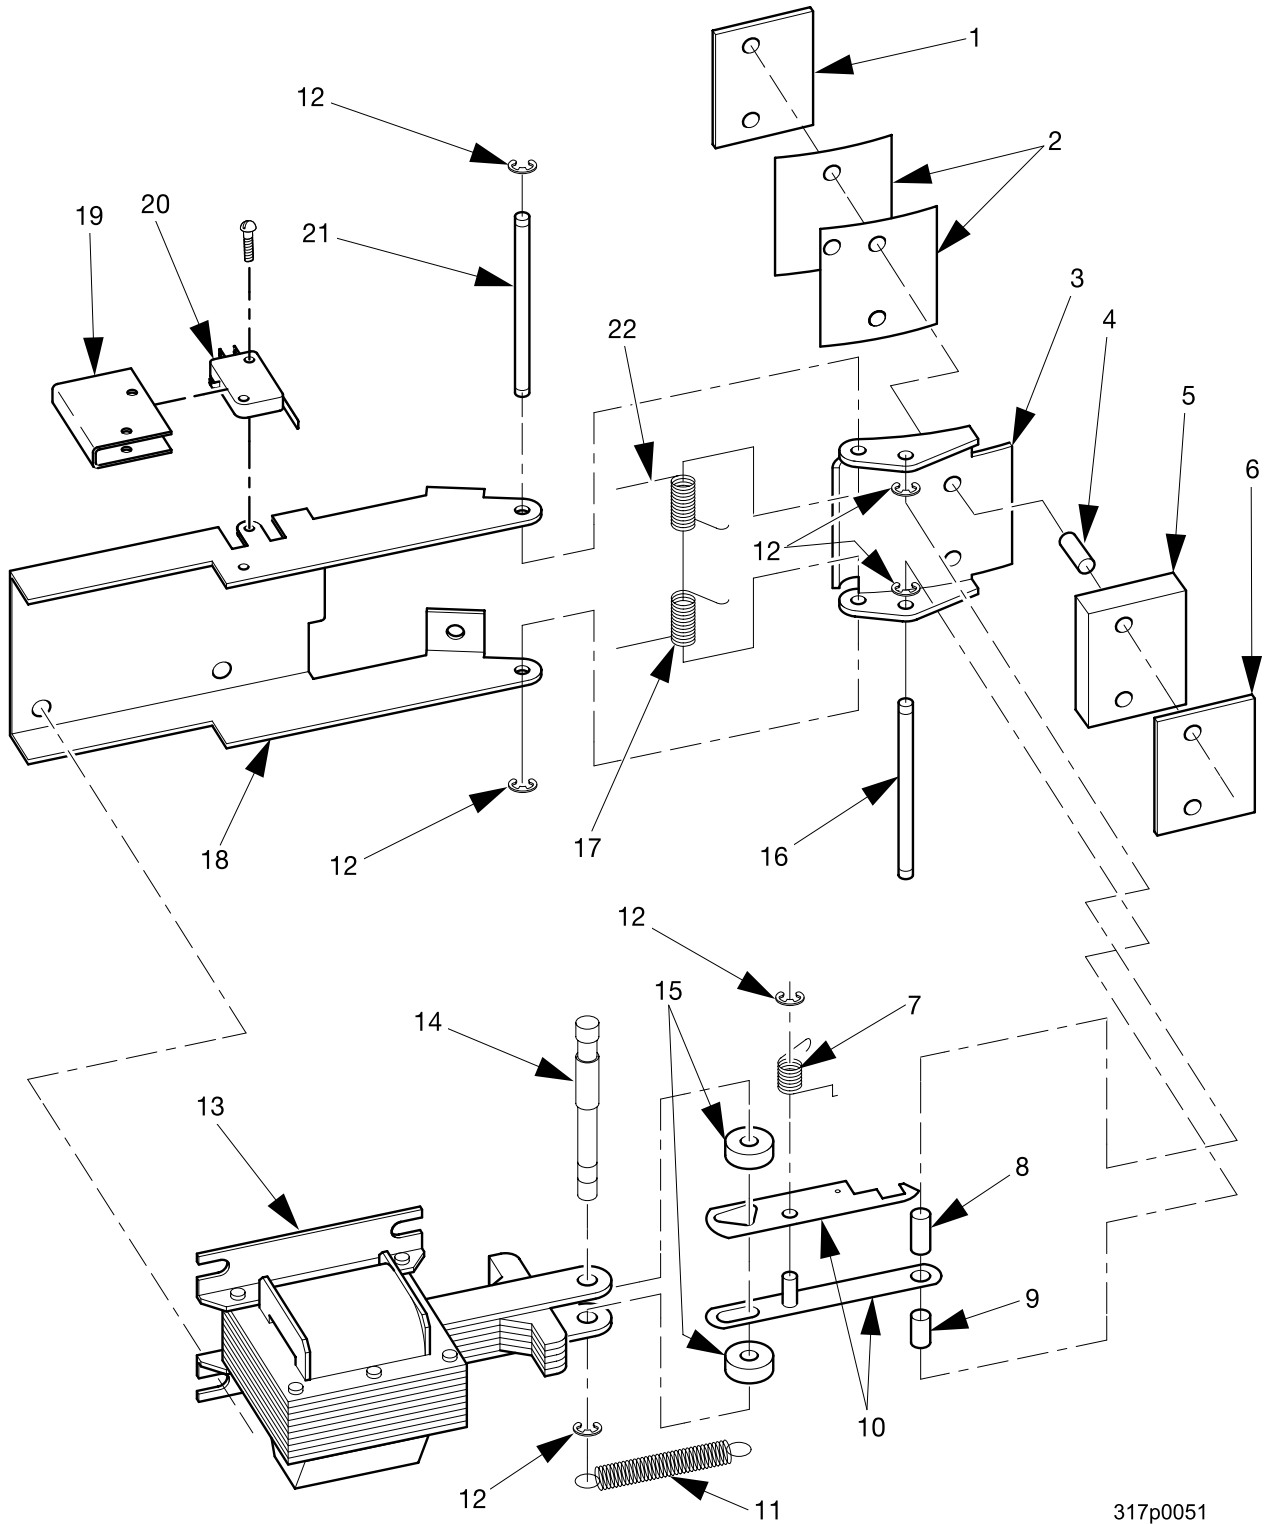

Cold Drink Center Parts Manual

Figure 57. Icemaker Assembly - Part 4

Cold Drink Center Parts Manual

TABLE 57. ICEMAKER ASSEMBLY - PART 4

INDEX	N.V. PART NUMBER	DESCRIPTION	QTY
1	3174063	DOOR-BACK PLATE	1
2	3014049	GASKET	2
3	3014081	DOOR	1
4	3114081	SLEEVE-TUBULAR-DOOR	2
5	3014061	INSULATION-DOOR	1
6	3014101	INSULATION PLATE	1
7	3014055	SPRING-LEVER	1
8	3114132	SPACER-UPPER	1
9	3114078	SPACER-LOWER-3/8 LONG	1
10	3174064	DRIVE BAR AND LINK ASSEMBLY	1
11	3114099	SPRING-PLUNGER	1
12	6104220	RETAIN RING TRUARC 5133-18H SS	6
13	3014062	SOLENOID 50HZ/60HZ	1
14	3104172	PIN-CLEVIS	1
15	3174065	BUSHING	2
16	3014056	PIN-DRIVE	1
17	3114079	SPRING-TORSION-DOOR-LOWER	1
18	3174066	BRACKET	1
19	3014117	INSULATOR-SWITCH	1
20	3014047	SWITCH	1
21	3014057	PIN-PIVOT	1
22	3114097	SPRING-TORSION-DOOR-UPPER	1