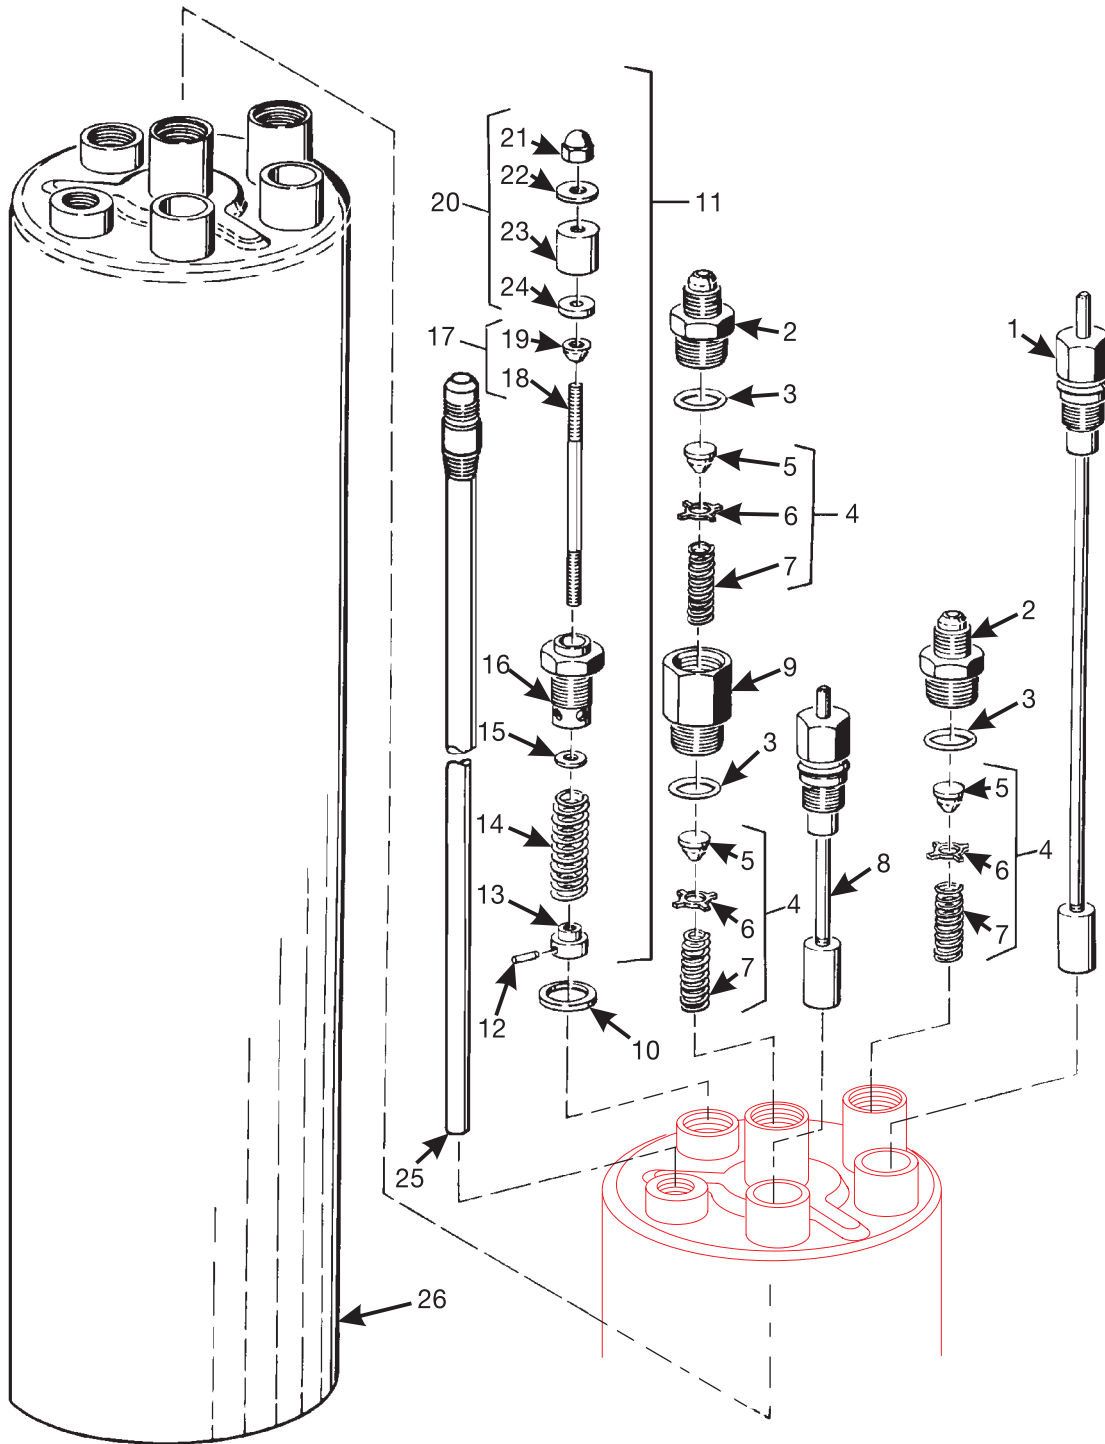

Cold Drink Center Parts Manual

316p0007

Figure 50. Carbonator Final Assembly

Cold Drink Center Parts Manual

TABLE 50. CARBONATOR FINAL ASSEMBLY

INDEX	PART NUMBER	DESCRIPTION	QTY.
-	3108000	CARBONATOR ASSEMBLY	REF
1	3108344	ELECTRODE ASSEMBLY - LONG - CARBONATOR	1
2	3108022	CONNECTOR - JET - CARBONATOR	2
3	3108038	O-RING - CARBONATOR	3
4	3148051	SEAL ASSEMBLY - CHECK VALVE OUTLET	3
5	3148050	SEAT - CHECK VALVE OUTLET	1
6	3108040	SPIDER - CHECK VALVE OUTLET	1Q
7	3108041	SPRING - CHECK VALVE OUTLET	1
8	3108342	ELECTRODE ASSEMBLY - SHORT - CARBONATOR	1
9	3108163	JET - CARBONATOR	1
10	3108037	GASKET - CARBONATOR	1
11	3108023	VALVE ASSEMBLY - RELIEF	1
12	3108036	PIN - RELIEF VALVE	1
13	3108033	NUT - RELIEF	1
14	3108032	SPRING - RELIEF VALVE	1
15	3108034	WASHER - FLAT	1
16	3108035	BASE - RELIEF VALVE	1
17	3108027	STEM ASSEMBLY - RELIEF VALVE	1
18	3108029	STEM - RELIEF VALVE	1
19	3108028	RETAINER SEAT - RELIEF VALVE	1
20	3108024	STEM AND SEAT ASSEMBLY - RELIEF VALVE	1
21	3108030	ACORN NUT - #8-32 - BRASS	1
22	3108031	WASHER - RELIEF VALVE	1
23	3108025	CAP - RELIEF VALVE	1
24	3108026	SEAL - RELIEF VALVE	1
25	3108011	TUBE ASSEMBLY - DIP	1
26	3108001	CARBONATOR - BODY AND TOP ASSEMBLY	1