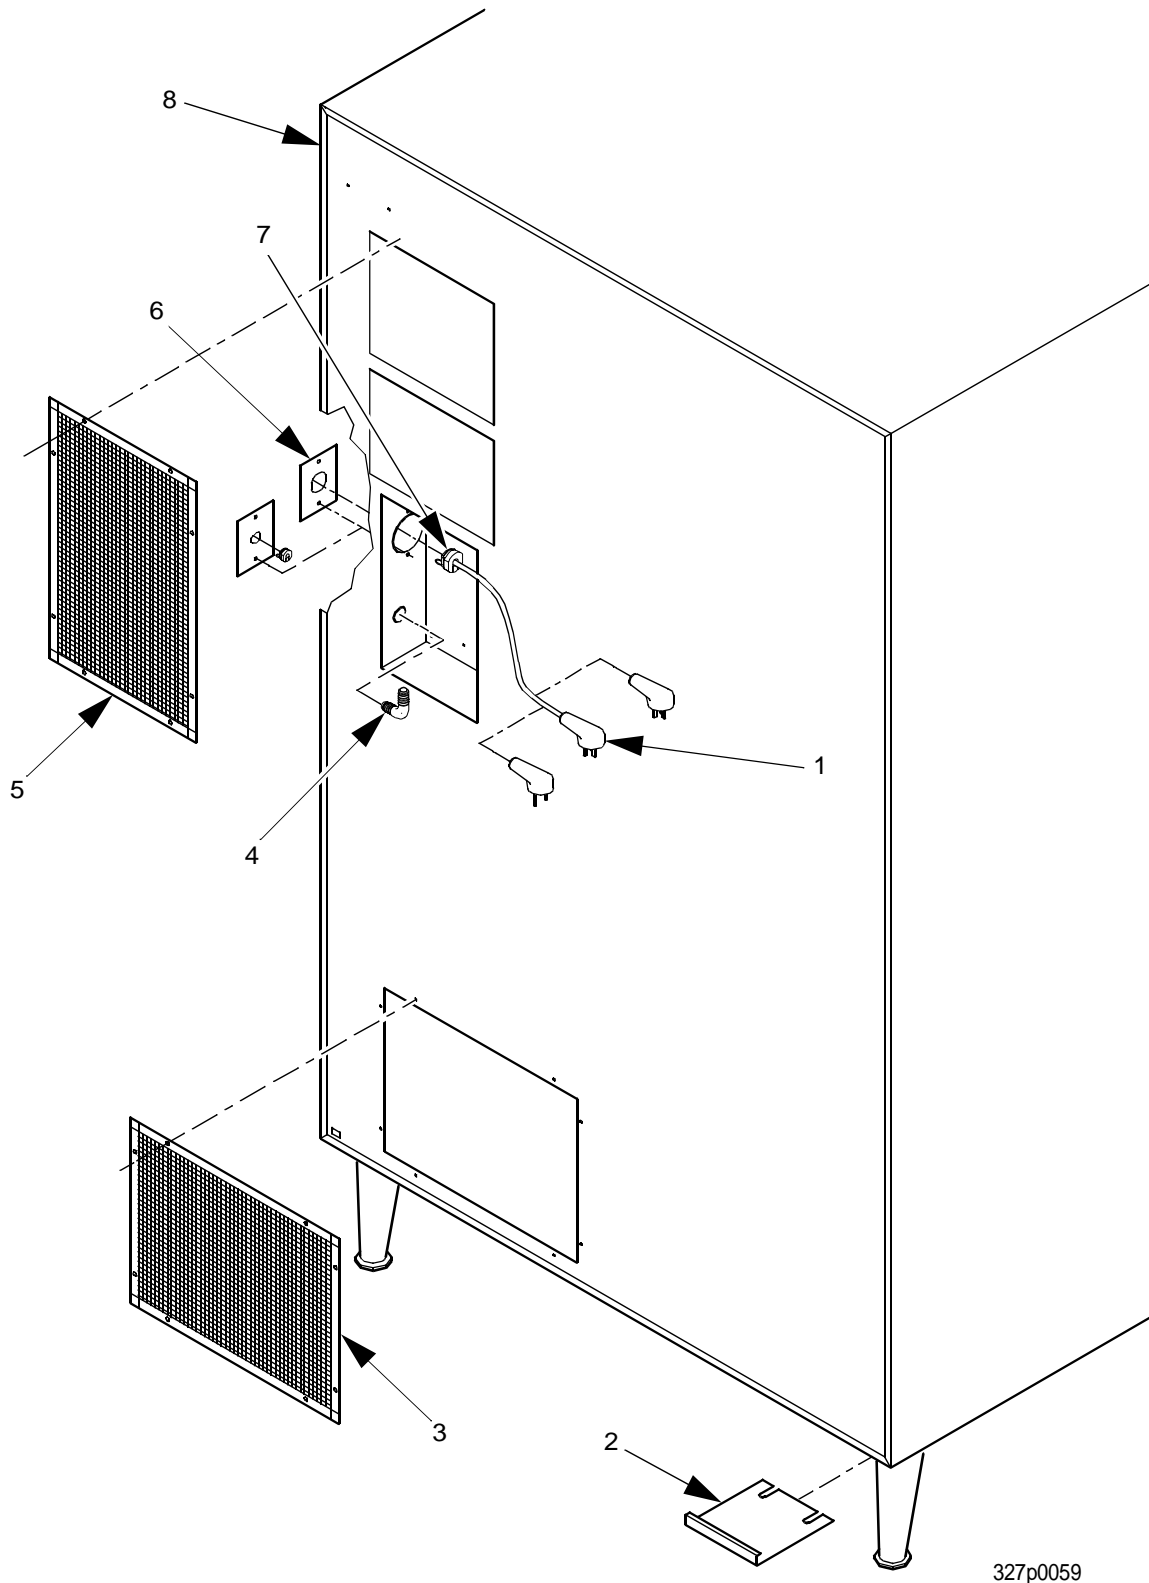

Cold Drink Center Parts Manual

327p0059

Figure 30. Common Cabinet - Part 1

Cold Drink Center Parts Manual

TABLE 30. COMMON CABINET - PART 1

INDEX	PART NUMBER	DESCRIPTION	QTY
1	4731169	POWER CORD ASSEMBLY(USA)	1
	9989576	POWER CORD-W/BSI PLUG(UK)	
	9989577	POWER CORD-EURO PLUG	
2	4741065	STANDOFF-MACHINE-CABINET	2
3	4311042	SCREEN ASSEMBLY-REAR	1
4	3108184	ELBOW-3/8 FLARE X 3/8 NPTF	1
5	3631147	SCREEN ASSEMBLY-UPPER-REAR	1
6	3631067	PLATE-POWER CORD MTG-DOMESTIC(USA)	1
	3631068	PLATE-POWER CORD MTG-FOREIGN(UK/France/GERMANY)	
7	4041085	STRAIN RELIEF #SR-9P-2(USA)	1
	4041073	BUSHING #SR-6P-3(UK/France/GERMANY)	
8	3281021	CABINET ASSY-N.V.BLACK	1
	3281022	CABINET ASSY-CORVELL MIL.GRY.