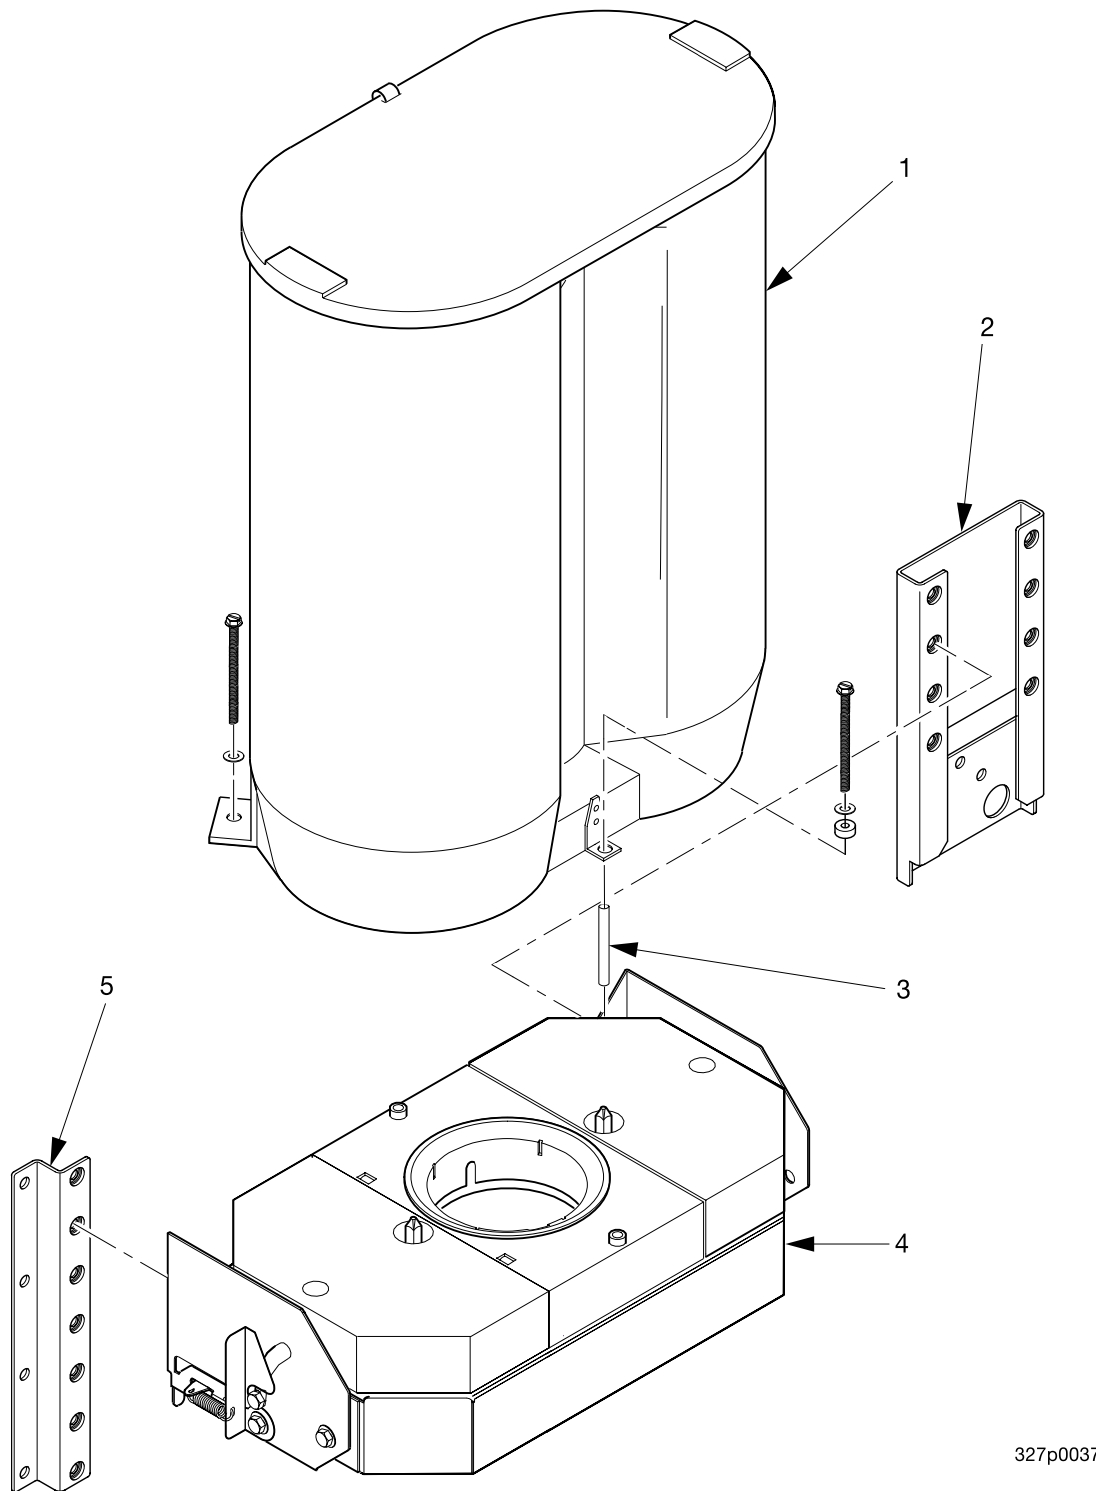

Cold Drink Center Parts Manual

327p0037

Figure 24. Turret And Canister Assembly - Large

Cold Drink Center Parts Manual

TABLE 24. TURRET AND CANISTER ASSEMBLY - LARGE

INDEX	PART NUMBER	DESCRIPTION	QTY.
-	3283000	MECH & CANISTER ASSEMBLY - 7 COL - 18/20 OZ	1
1	3283006	TURRET & CANISTER ASSEMBLY - 7 COL	1
2	3282006	BRACKET - CUP MECH - CENTER	1
3	3283004	SPACER	2
4	3283018	MECHANISM ASSEMBLY - 18 OZ - 7 COLUMN	1
5	3282005	BRACKET - CUP MECH - R & L	2