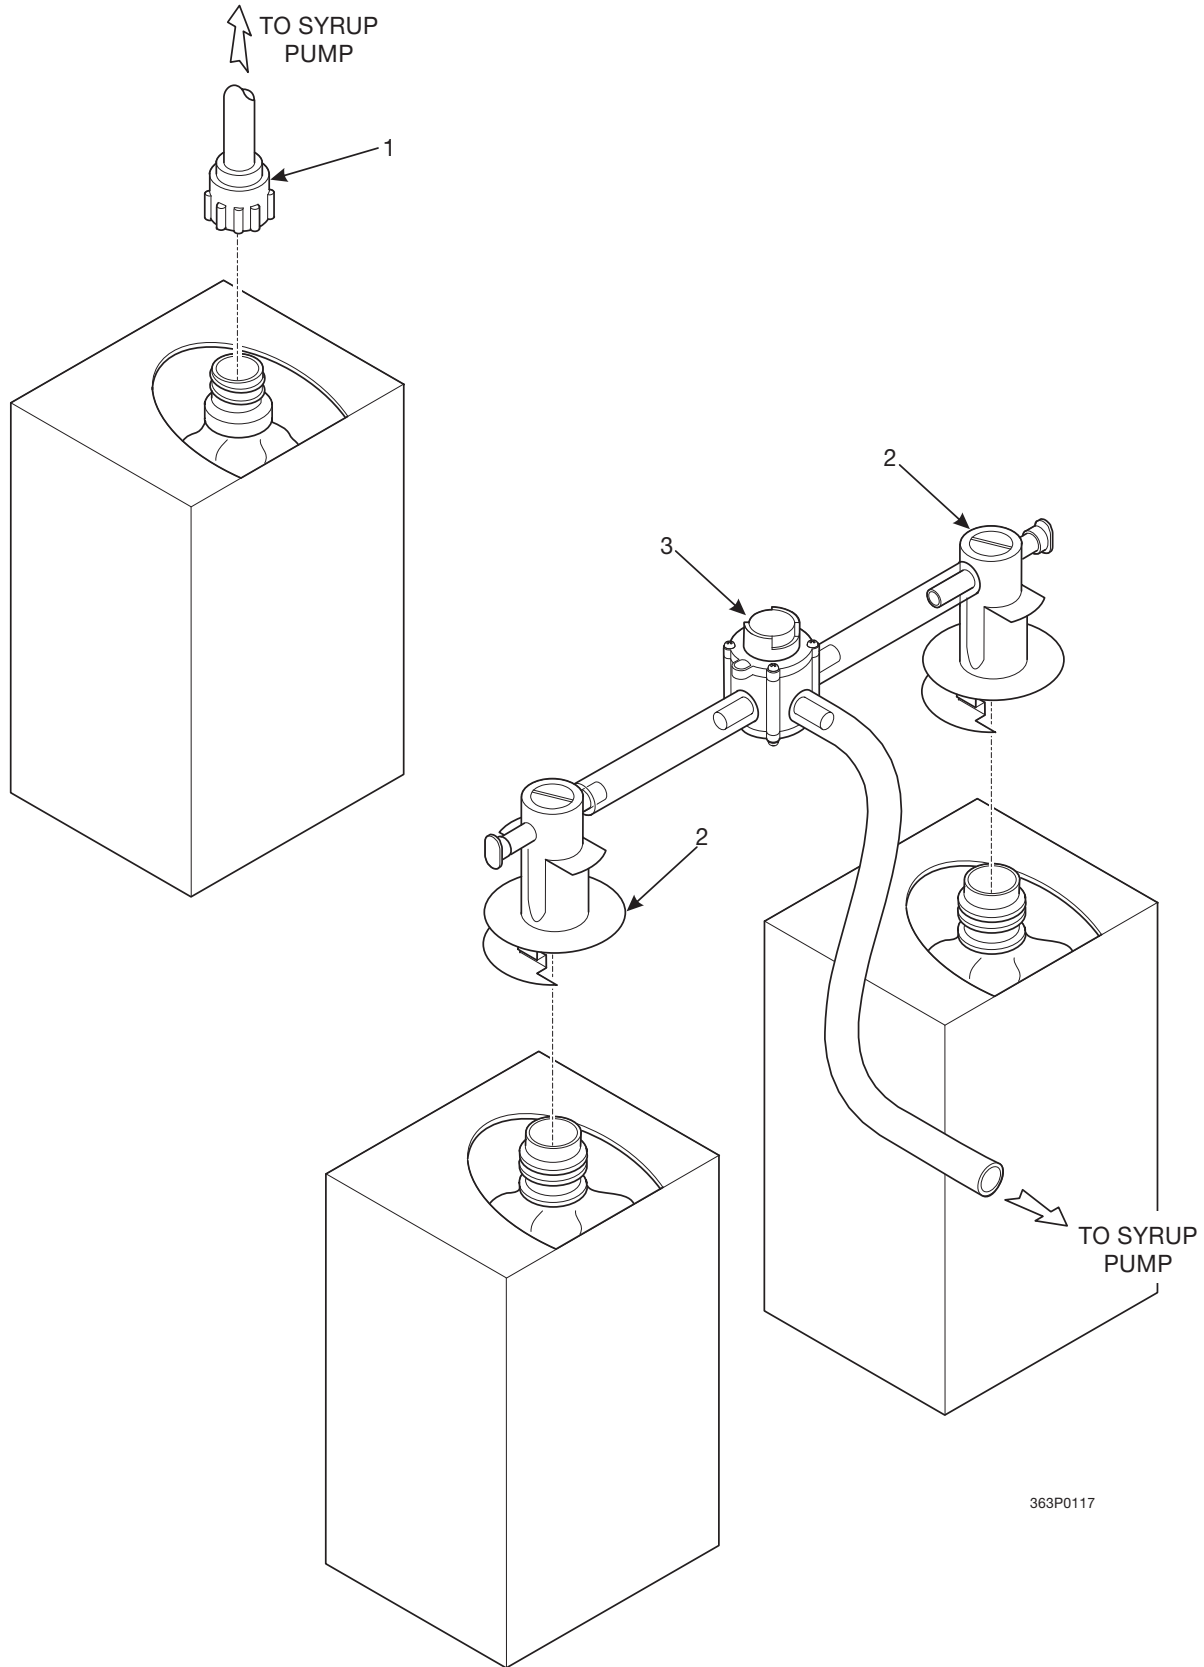

Cold Drink Center Parts Manual

Figure 68. Bag-In-Box Connectors

Cold Drink Center Parts Manual

TABLE 68. BAG-IN-BOX CONNECTORS

INDEX	PART NUMBER	DESCRIPTION	QTY.
1	3167123	FITTING - BIB - COKE - # P37-SBB-KHN TUTHILL/HANSEN, 3/8"CONNECTION	-
2	3167151	FITTING - LIQUID BOX - QC\D, FOXX # 15F01-119,022396	1
3	3167122	VALVE - TRANSFER - FLOJET # 1500-031 BOX=12, CASE=144	1