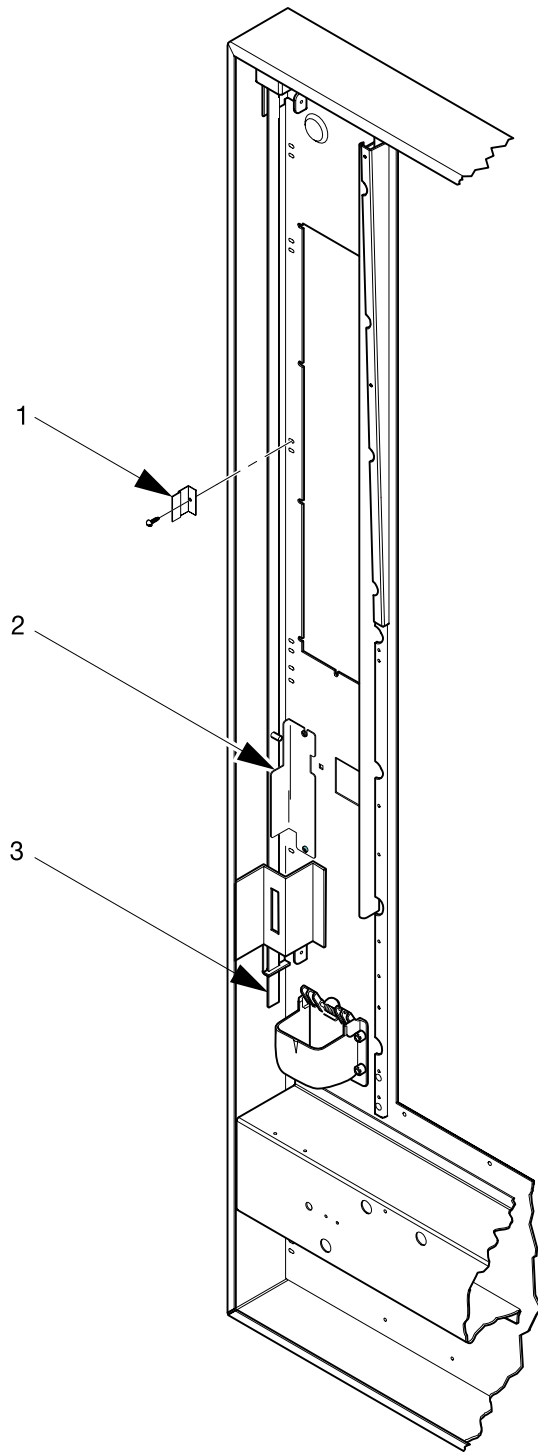

Cold Drink Center Parts Manual

363p023f

Figure 10. Lock Bar Assembly - Millennium Style

Cold Drink Center Parts Manual

TABLE 10. LOCK BAR ASSEMBLY - MILLENNIA STYLE

INDEX	PART NUMBER	DESCRIPTION	QTY.
1	1472250	GUIDE - LOCK BAR	1
2	1572196	CHANNEL - FILLER - LOCK	1
3	1472178	LOCK BAR ASSEMBLY	1