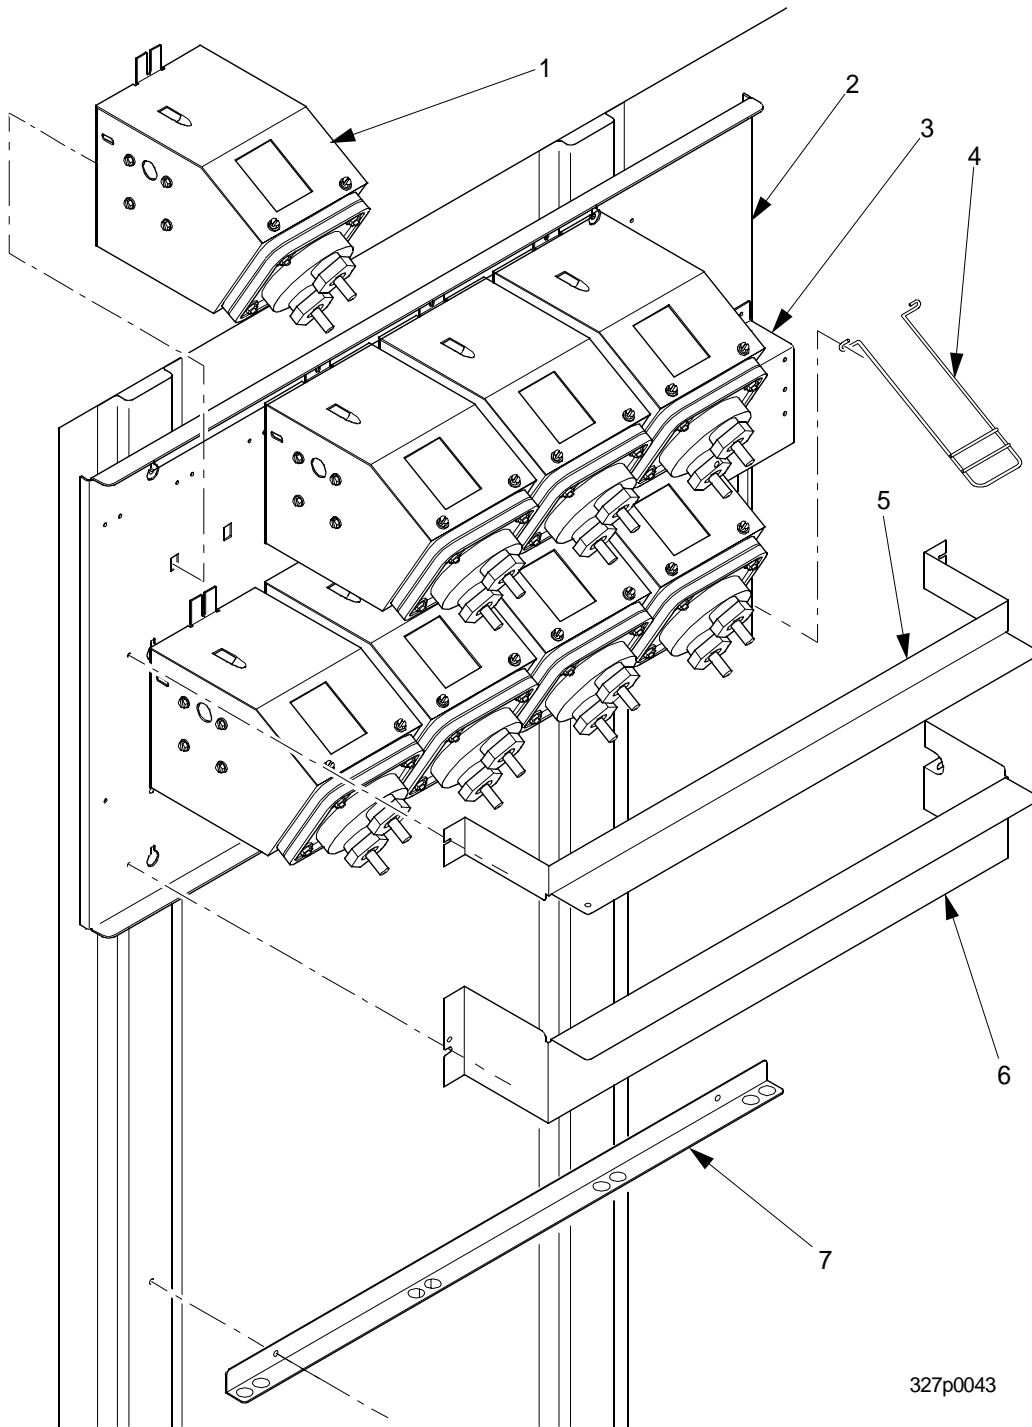

Cold Drink Center Parts Manual

327p0043

Figure 70. Diaphragm Syrup Pump and Bracket Assembly

Cold Drink Center Parts Manual

TABLE 70. DIAPHRAGM SYRUP PUMP AND BRACKET ASSEMBLY

INDEX	PART NUMBER	DESCRIPTION	QTY
1	3157030	SYRUP PUMP-FINAL ASSY-9/16 OZ. (FIGURE 71)	6 OR 8
2	3287001	MOUNTING PLATE-SYRUP PUMP	1
3	3287003	CHANNEL-FILTER HEAD MOUNTING	1
4	3121125	GUIDE ASSY SYRUP TUBE	1
5	3277004	COVER-SYRUP PUMP-8 (INT'L) SHOWH	1
	3277003	COVER-SYRUP PUMP-6 (INT'L)	
6	3277002	COVER-SYRUP PUMP-LOWER (INT'L)	1
7	3281044	ANGLE-TUBE LOCATOR	1