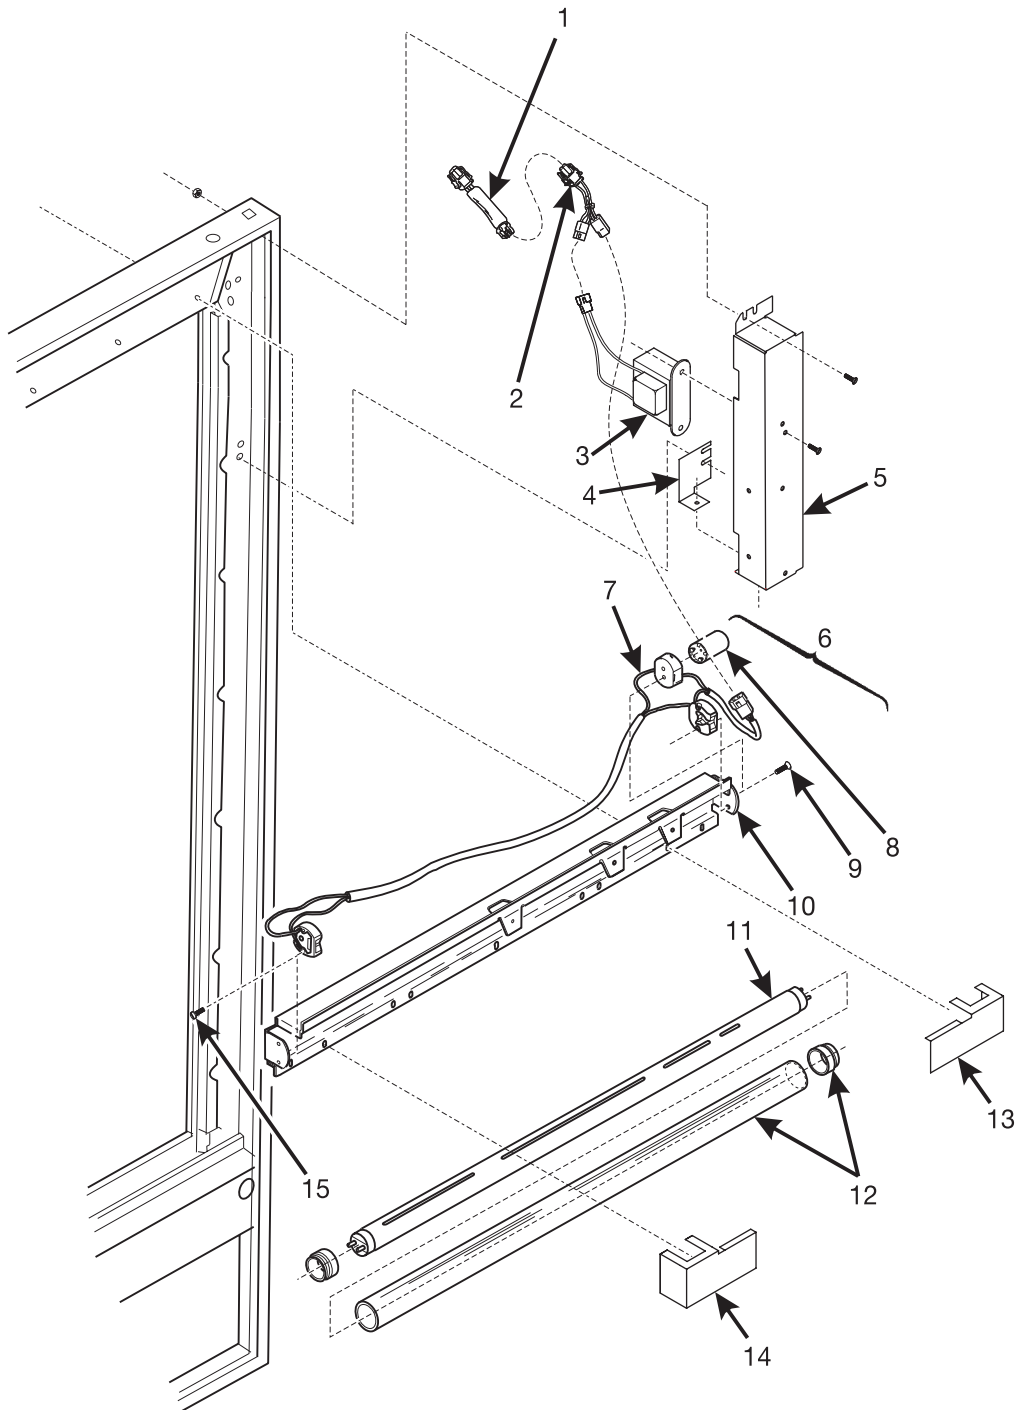

Cold Drink Center Parts Manual

327p0062

Figure 15. Fluorescent Lamp Assembly and Ballast (Standard and Millennium Styles)

Cold Drink Center Parts Manual

TABLE 15. FLUORESCENT LAMP ASSEMBLY AND BALLAST (STANDARD AND MILLENNIA STYLES)

INDEX	PART NUMBER	DESCRIPTION	QTY
1	1451124	SUPPRESSION NETWORK ASSEMBLY (BRZ/MEX/US)	1
2	3156032	JUMPER - FILTER AND FLUORESCENT LIGHT	1
3	3151058	BALLAST ASSEMBLY - 14-20 WATT (BRZ./MEX/U.S.)	1
	6332009	BALLAST ASSY - 18 WATT (ARG./AUS./FR./GER./N.Z./S.A./SP./U.K.)	
4	6332007	ANGLE FOREIGN BALLAST COVER	1
5	6332048	COVER - COMMON - FOREIGN BALLAST (230 V)	1
6	3282016	LIGHT BRACKET ASSEMBLY (INCLUDES INDEX NUMBERS 7, 9 - 10, AND 15)	1
7	1679006	HARNESS ASSEMBLY - LIGHT AND FILTER	1
8	2222095	FLUORESCENT LAMP STARTER	1
9	1452076	SCREW #4-36 X .437 RHS	2
10	3282017	BRACKET - LIGHT TUBE	1
11	2222535	FLUORESCENT LAMP	1
12	6232156	LAMP SCREWS AND END CAPS ASSEMBLY	1
13	6232348	GUARD - LIGHT SOCKET - RIGHT (230 V)	1
14	6232349	GUARD - LIGHT SOCKET - LEFT (230 V)	1
15	3107171	SCREW #4-36 X 5/8 RHS	2