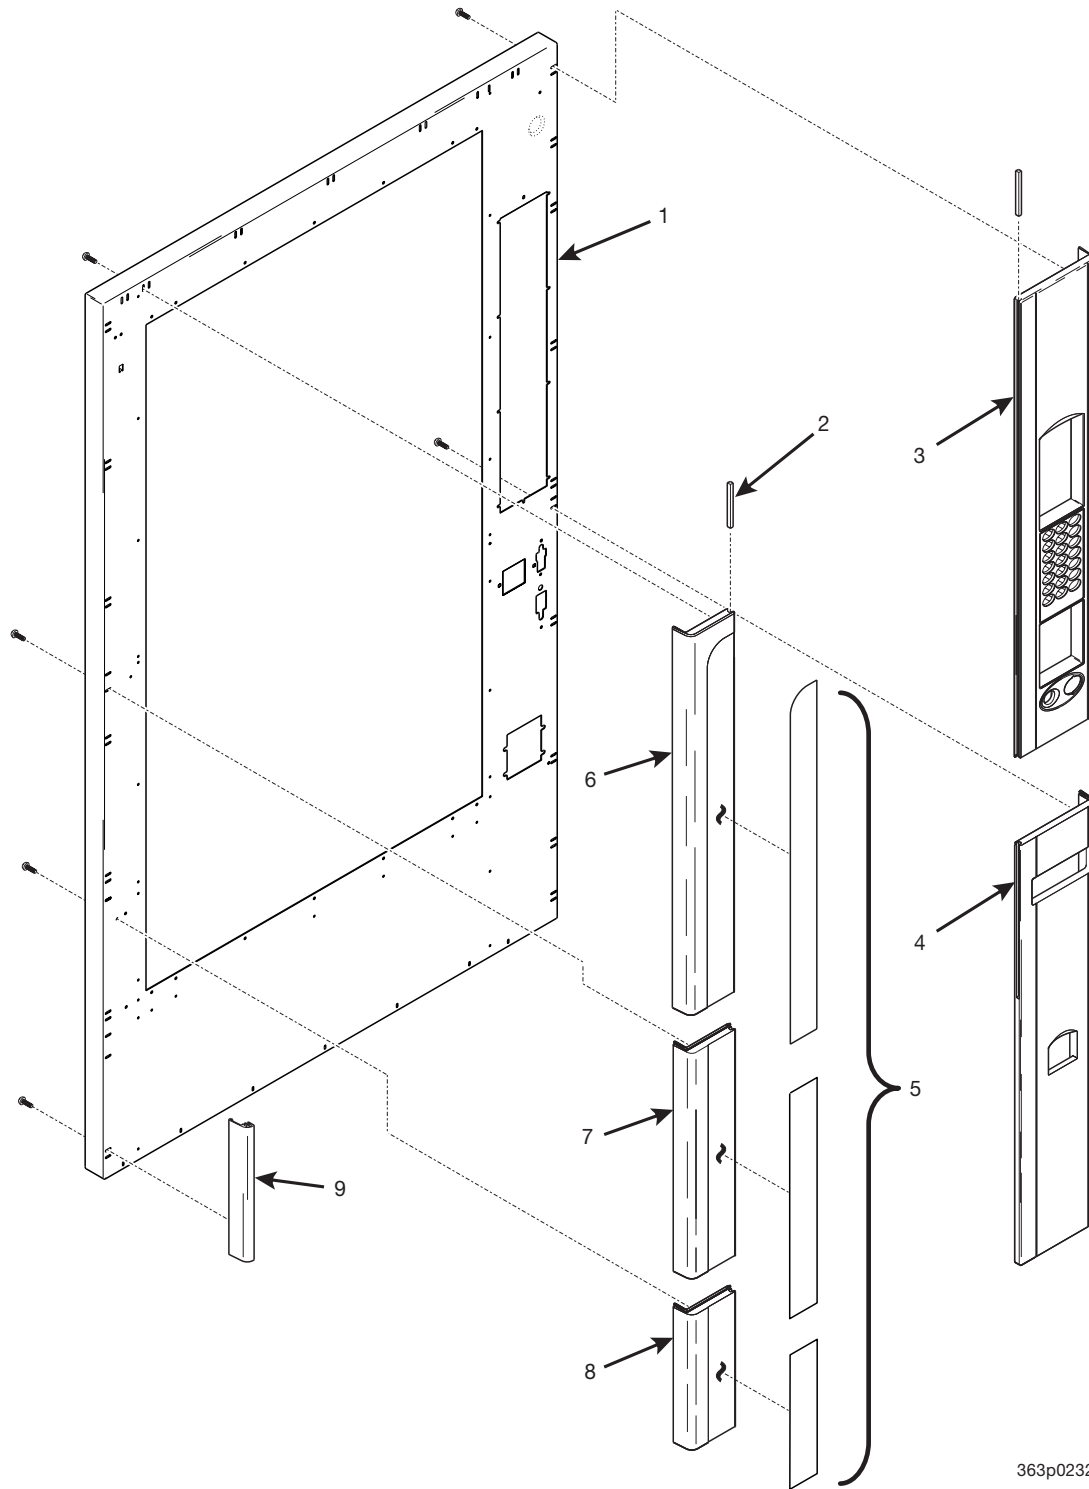

Cold Drink Center Parts Manual

Figure 2. Trim - Millenia Style - Part 1

Cold Drink Center Parts Manual

TABLE 2. TRIM - MILLENIA STYLE - PART 1

INDEX	PART NUMBER	DESCRIPTION	QTY
1	3282019	DOOR WELD ASSY-PAINTED	1
2	1572259	FILLER-GROOVE-SHORT	2
3	1572254	RT.PANEL MONETARY & BUTTON ASY(327)	1
	3632137	RT.PANEL MONETARY & BUTTON ASY(328)	
4	1572214	RIGHT HAND TRIM-LOWER-B	1
5	1572258	DECAL-DOOR TRIM VERTICAL ASSY	1
6	1572215	LEFT HAND TRIM-UPPER-C	1
7	1572216	LEFT HAND TRIM-MIDDLE-D	1
8	1572217	LEFT HAND TRIM-BOTTOM-E	1
9	1572267	TRIM-LOWER-DOOR SIDE-GRAY	-