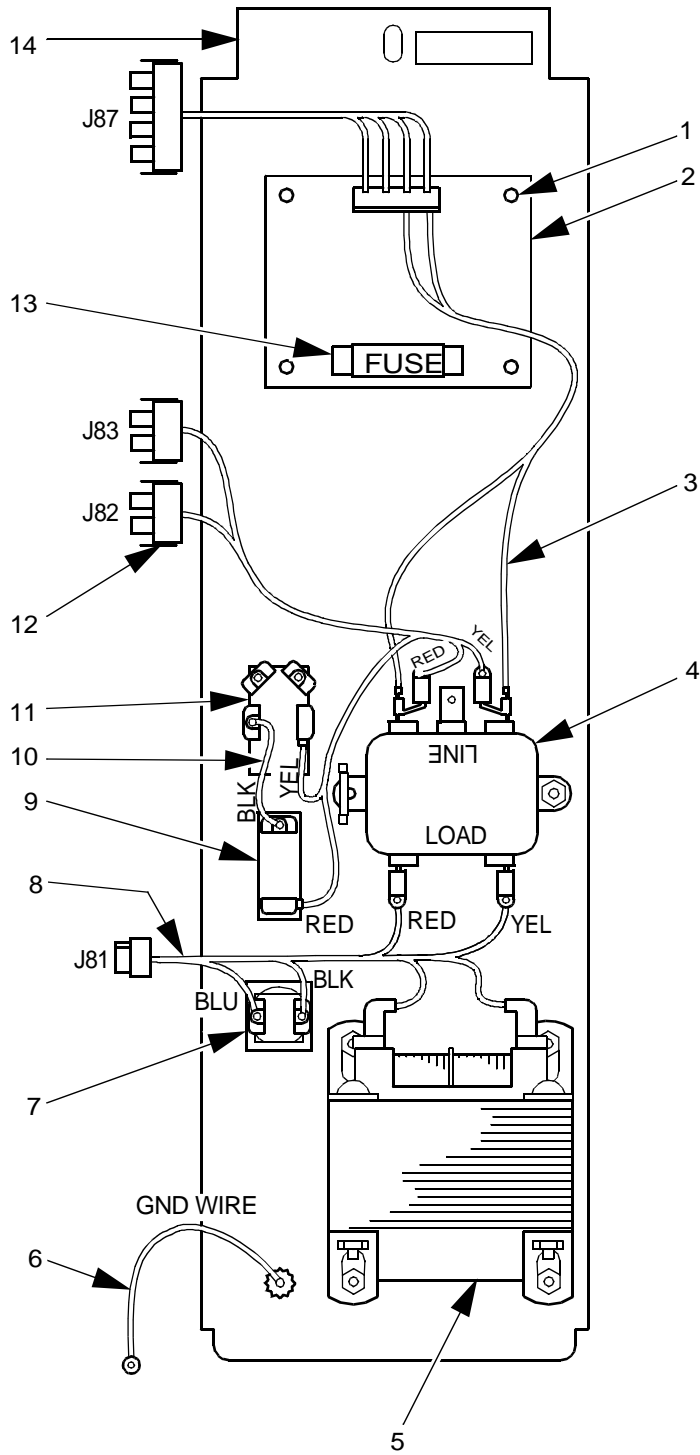

Cold Drink Center Parts Manual

Figure 36. Interlock Switch and Bracket

Cold Drink Center Parts Manual

TABLE 36. INTERLOCK SWITCH AND BRACKET

INDEX	PART NUMBER	DESCRIPTION	
1	3157060	SCREW - #8-32 X .31 HEX W/ HD.	-
2	9984165	JUMPER - GROUND WIRE	1
3	2366135	SWITCH - INTERLOCK - INTERNATIONAL	1
	1211141	SWITCH - INTERLOCK - DOMESTIC	
4	1571021	BRACKET - SWITCH INTERLOCK	1
5	1579010	JUMPER - INTERLOCK - DOMESTIC	1
	1579011	JUMPER - INTERLOCK - INTERNATIONAL	

Cold Drink Center Parts Manual

327p0066

Figure 37. Power Panel Assembly -115 V (U.S.)

Cold Drink Center Parts Manual

TABLE 37. POWER PANEL ASSEMBLY -115 V (U.S.)

INDEX	PART NUMBER	DESCRIPTION	QTY
-	6531010	POWER ASSY-120V DUMB COIN-20A	REF
1	1571035	STANDOFF-PCB-3/8 SNAP LOCK	4
2	9989659	PCB ASSY-DUMB MECH POWR SUPP	1
3	1679002	HARNESS-120V COIN ADAPT	1
4	9989100	INTERFERENCE FILTER	1
5	9989046	24V XFMR-DUAL PIR.-.187 TERM	1
6	9984094	WIRE-GROUND-14"	1
7	9989674	CIRCUIT BREAKER-4 AMP	1
8	1709001	JUMPER-TRANSFORMER-FOREIGN	1
9	9989673	CIRCUIT BREAKER-20A	1
10	1709006	JUMPER-MAIN SWITCH TO BREAKE	1
11	9984629	SWITCH-TOGGLE-DPST-20AMP	1
12	1709000	HARNESS-POWER PANEL-FOREIGN	1
13	5202048	FUSE 1 AMP (PART OF INDEX 2)	1
14	1701025	PLATE-HOUSING-PANEL	1