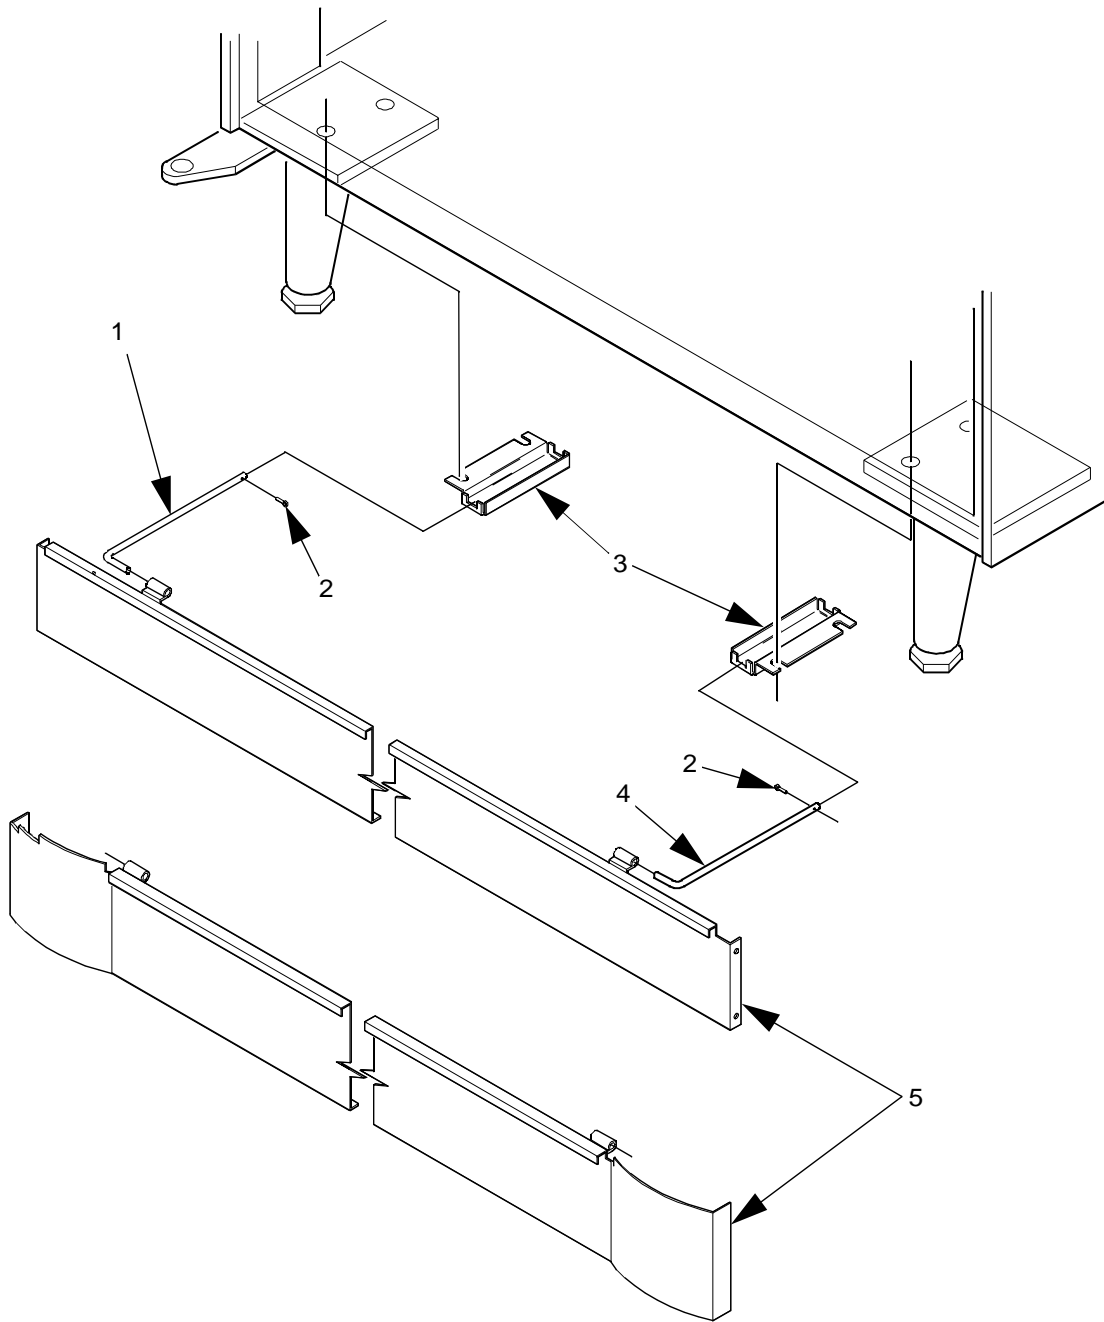

Cold Drink Center Parts Manual

485p0055

Figure 72. Base Plate Assemblies

Cold Drink Center Parts Manual

TABLE 72. BASE PLATE ASSEMBLIES

INDEX	PART NUMBER	DESCRIPTION	QTY
1	1411195	SLIDE - BASE PLATE - LEFT HAND	1
2	9900098	COTTER PIN, 3/32	2
3	6231087	BRACKET - BASE PLATE	2
4	1411194	SLIDE - BASE PLATE - RIGHT HAND	1
5	3631106	BASE PLATE ASSEMBLY - STANDARD BLACK	1
	3631102	BASE PLATE ASSEMBLY - 38" - MILLENNIA	