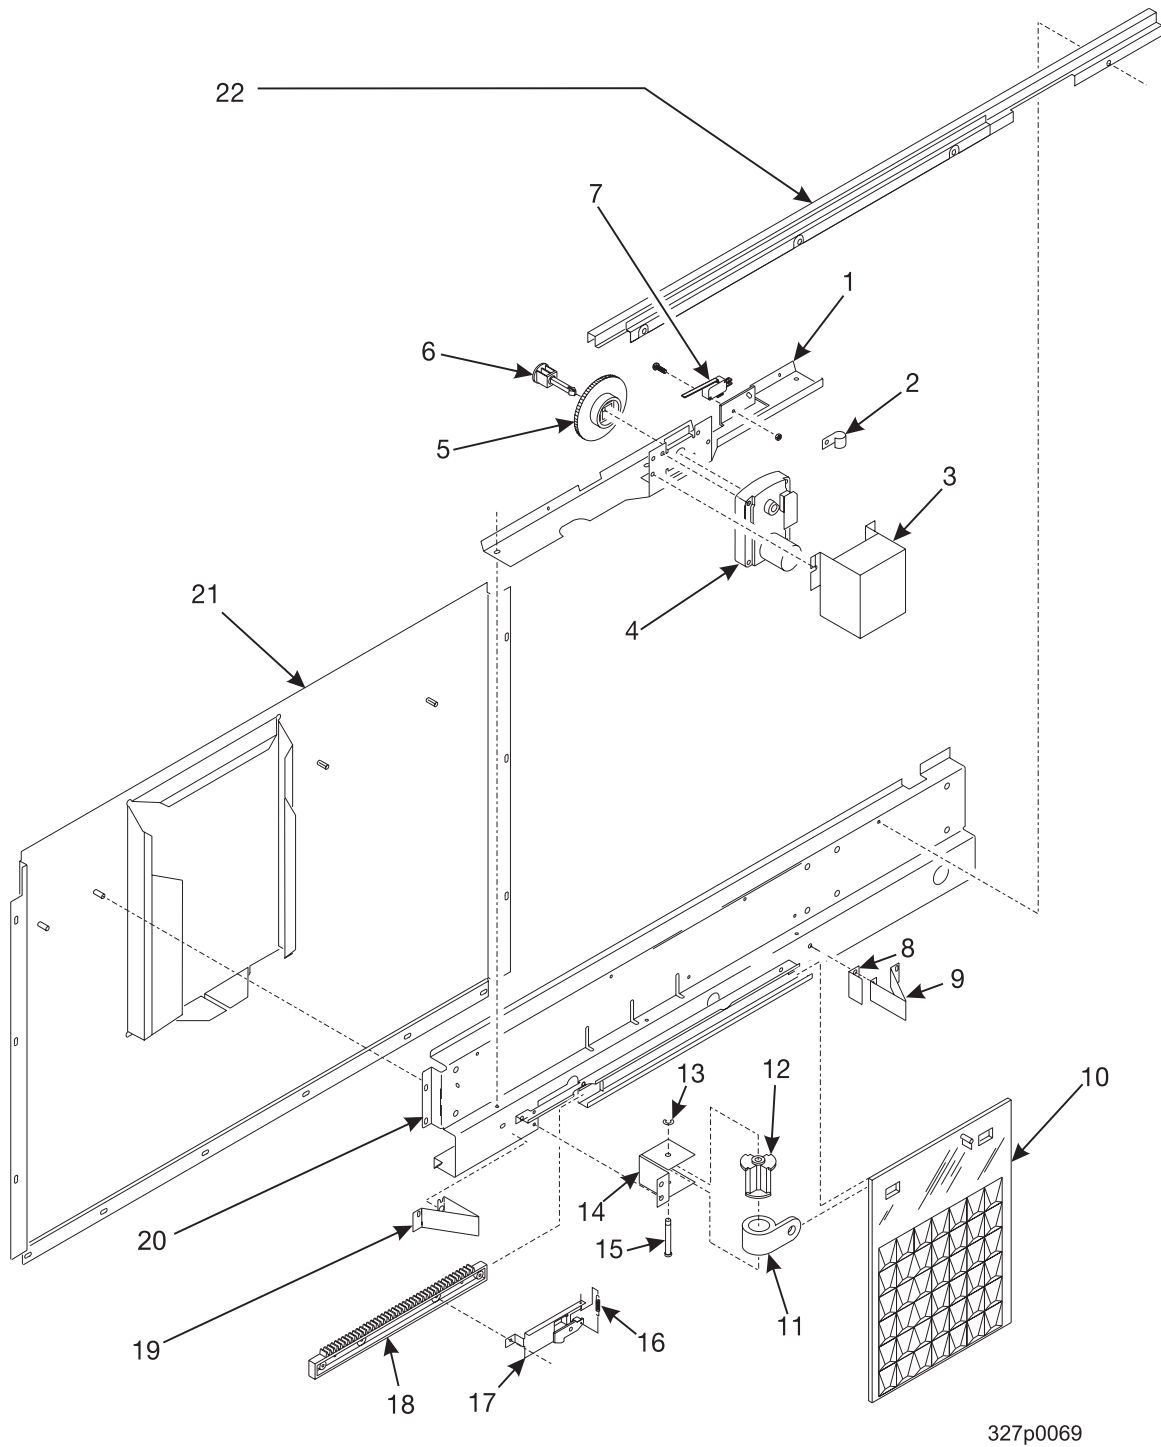

Cold Drink Center Parts Manual

Figure 21. Delivery Door Assembly

Cold Drink Center Parts Manual

TABLE 21. DELIVERY DOOR ASSEMBLY

INDEX	PART NUMBER	DESCRIPTION	QTY.	
			MAN	AUTO
-	3280843	AUTOMATIC DELIVERY DOOR	-	OPT
	6230804	MANUAL DELIVERY DOOR	OPT	-
1	3282004	BRACKET-MOTOR-AUTO DOOR	0	1
2	2342315	CLIP-WIRE HARNESS	0	1
3	3282025	COVER-MOTOR-VEND DOOR	0	1
4	1577038	MOTOR & PC BOARD ASSEMBLY	0	1
5	1477020	GEAR-TRAY	0	1
6	1477113	COUPLING-SPIRAL	0	1
7	5220108	SWITCH	0	1
8	6232096	STOP-DOOR VEND	1	1
9	3282027	BRACKET - CUP COMPARTMENT - RIGHT	1	1
10	6232065	DOOR-VEND	1	1
11	6232091	SPRING-VEND DOOR	1	1
12	6232084	SPOOL-SPRING	1	1
13	9900425	RETAINING RING REINF E TYP.250	1	1
14	6232089	HOUSING-SPRING	1	1
15	6232085	SHAFT-SPOOL	1	1
16	3108141	SPRING COVER AIR GAP	0	1
17	6232160	PLATE ASSY-RACK	0	1
18	6234106	RACK-BREWER	0	1
DOOR ASSEMBLY COMPONENTS COMMON TO MANUAL AND AUTO DOORS				
19	3282026	BRACKET - CUP COMPARTMENT - LEFT	1	
20	3282008	BRACE-CUP MECHANISM	1	
21	3632139	CENTER PLATE ASSEMBLY	1	
22	3632017	MOUNT ASSEMBLY-LOWER	1	