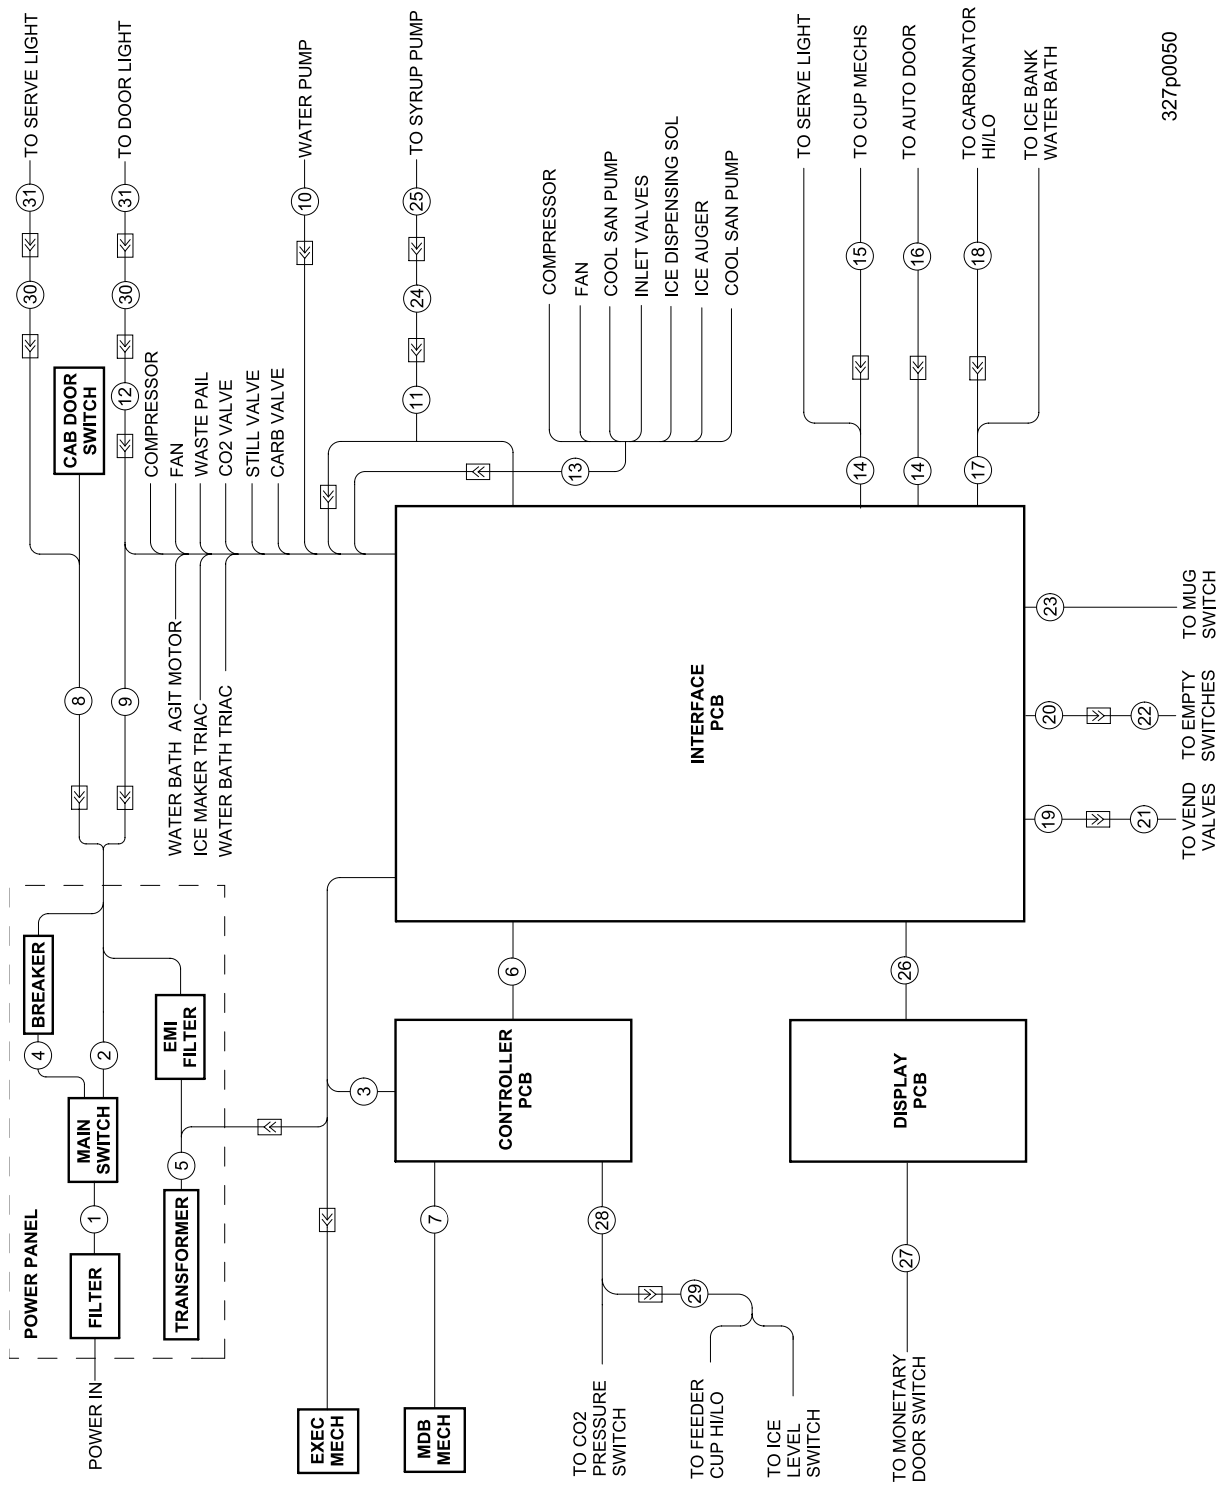

Cold Drink Center Parts Manual

Figure 76. Cabling Block Diagram (230 V)

327p0050

Cold Drink Center Parts Manual

TABLE 76. CABLING BLOCK DIAGRAM (230 V)

INDEX	PART NUMBER	DESCRIPTION
1	1709002	JUMPER - MAIN LINE FILTER
2	1709000	HARNESS - POWER PANEL - FOREIGN
3	3289015	HARNESS - 24 VAC COLD DRINK
4	1709006	JUMPER - MAIN SWITCH TO BREAKER
5	1709001	JUMPER - TRANSFORMER - FOREIGN
	4279001	JUMPER - 230V - TRANSFORMER PRIMARY
6	1579008	CABLE - RIBBON - 16 CONDUCTOR
7	1579018	HARNESS - DATA PRINTER INTERFACE
	1679056	HARNESS - DEX PRINTER INTERFACE
8	3289016	HARNESS - SERVICE LIGHT
9	3289023	HARNESS - AC - 1
10	3289020	HARNESS - CARB.PUMP
11	3289018	HARNESS - SYRUP PUMPS INTERFACE
12	3289010	HARNESS - JUMPER - POWER PANEL TO FLUORESCENT LIGHT
13	3639030	HARNESS - ICEMAKER - AC - TWIN
14	3289007	HARNESS - CUP MECHANISM INTERFACE
15	6269013	HARNESS - CUP MECHANISM
16	6239026	HARNESS - AUTO DOOR
17	3289014	HARNESS - PROBE SENSOR & CARB. IN
18	3289013	HARNESS - CARBONATOR
19	3289006	HARNESS - VALVES INTERFACE (328 ONLY)
20	3289005	HARNESS - EMPTY SWITCHES INTERFACE (328 ONLY)
21	3289002	HARNESS - VALVES - 8 (328 ONLY)
	3289004	HARNESS - VALVES - 6 (328 ONLY)
22	3289001	HARNESS - EMPTY SWITCHES - 8 (328 ONLY)
	3289003	HARNESS - EMPTY SWITCHES - 6 (328 ONLY)
23	3289011	HARNESS - MUG SWITCH
24	3289019	HARNESS - SYRUP PUMPS (327 ONLY)
25	3171043	HARNESS - SYRUP PUMP (327 ONLY)
26	6339017	FLAT CABLE - DISPLAY TO CONTROLLER
27	1579009	JUMPER - MONETARY DOOR SWITCH
28	3289009	HARNESS - I.M.& PR SWITCH TO PCB
29	3289017	HARNESS - ICEMAKER - DC - COLD DRINK
30	1679005	FLUORESCENT LIGHT FILTER - 120/230V
31	3156032	JUMPER - FILTER AND FLUORESCENT LIGHT
-	1679050	HARNESS - EXEC COIN - LONG
-	9989577	POWER CORD - EURO PLUG
-	9989776	POWER CORD - W/BSI PLUG