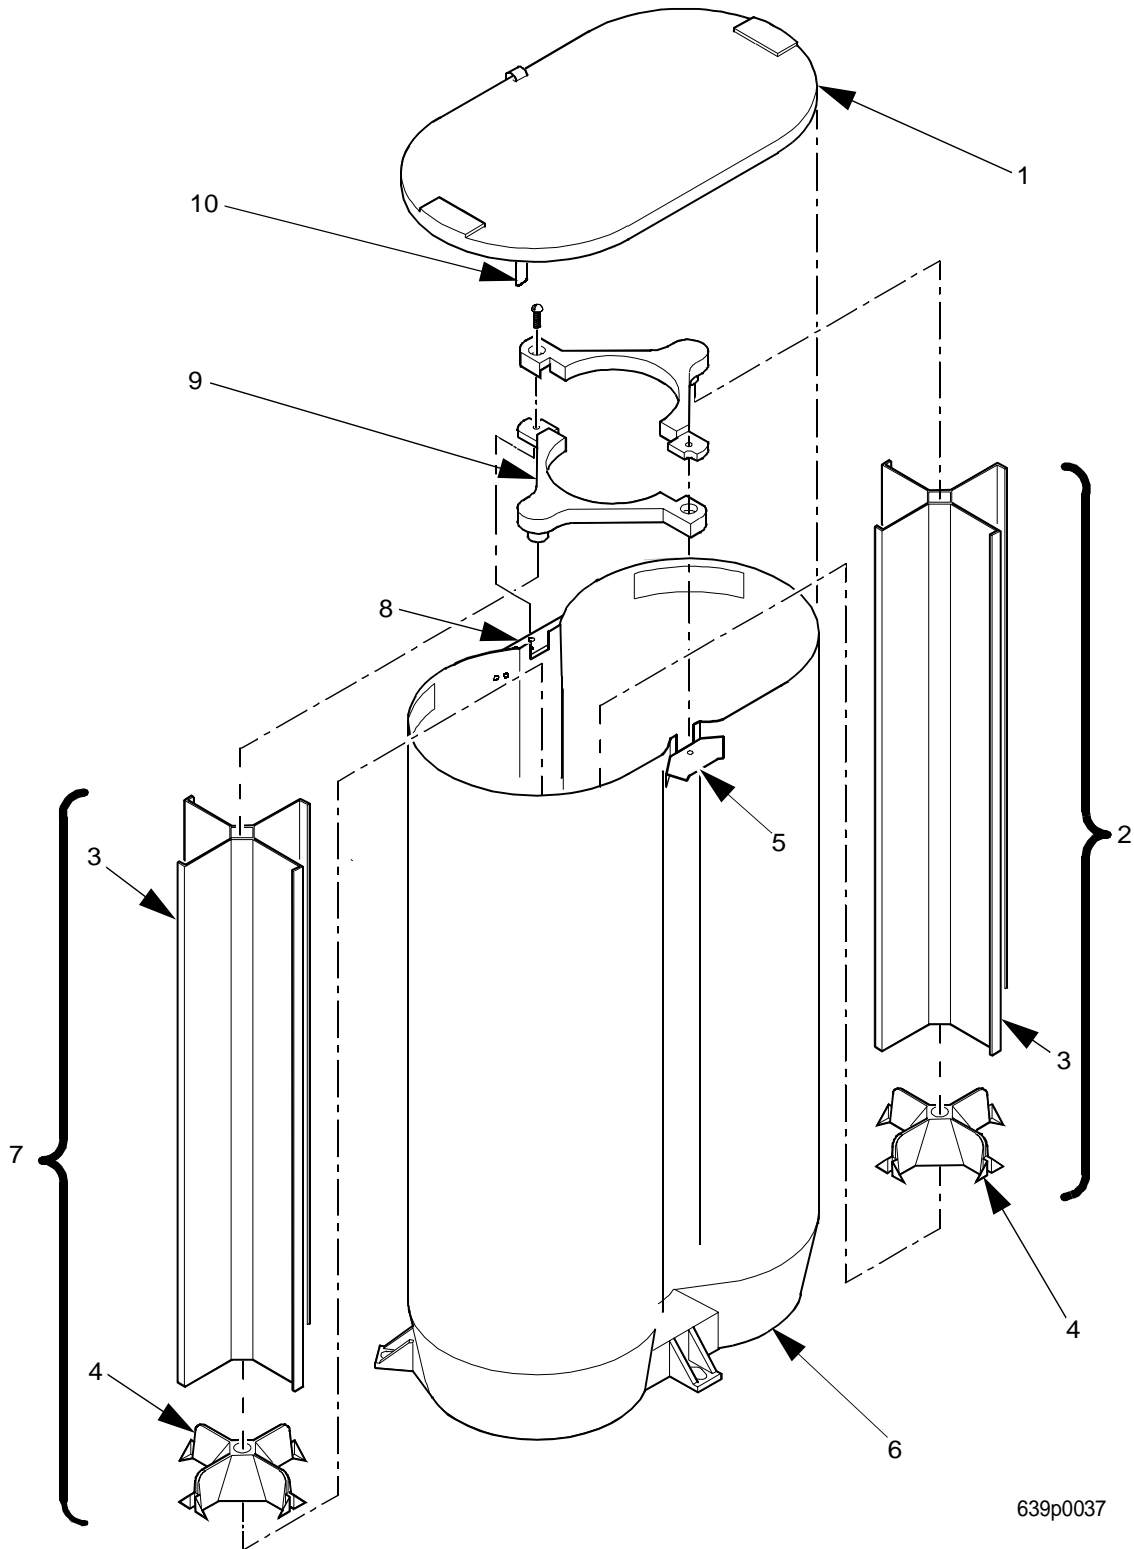

Cold Drink Center Parts Manual

639p0037

Figure 23. Turret and Canister Assembly - Short

Cold Drink Center Parts Manual

TABLE 23. TURRET AND CANISTER ASSEMBLY - SHORT

INDEX	PART NUMBER	DESCRIPTION	QTY.
-	3283012	TURRET & CNSTR ASSEMBLY - 7 COL - SHORT	1
1	6233093	LID CANISTER - 7 COLUMN	1
2	3283017	TURRET ASSEMBLY - 1B - SHORT	1
3	3283011	VANE - CANISTER - SMALL	2
4	6233048	BASE - TURRET	2
5	3283009	BRACKET-BEARING-BACK	1
6	3283033	CANISTER SMALL CUP - 7 COLUMN	1
7	3283016	TURRET ASSEMBLY - 1A - SHORT	1
8	3283008	BRACKET-BEARING-FRONT	1
9	6138181	WASHER PLATE	2
10	3283022	STRAP - CANISTER	1