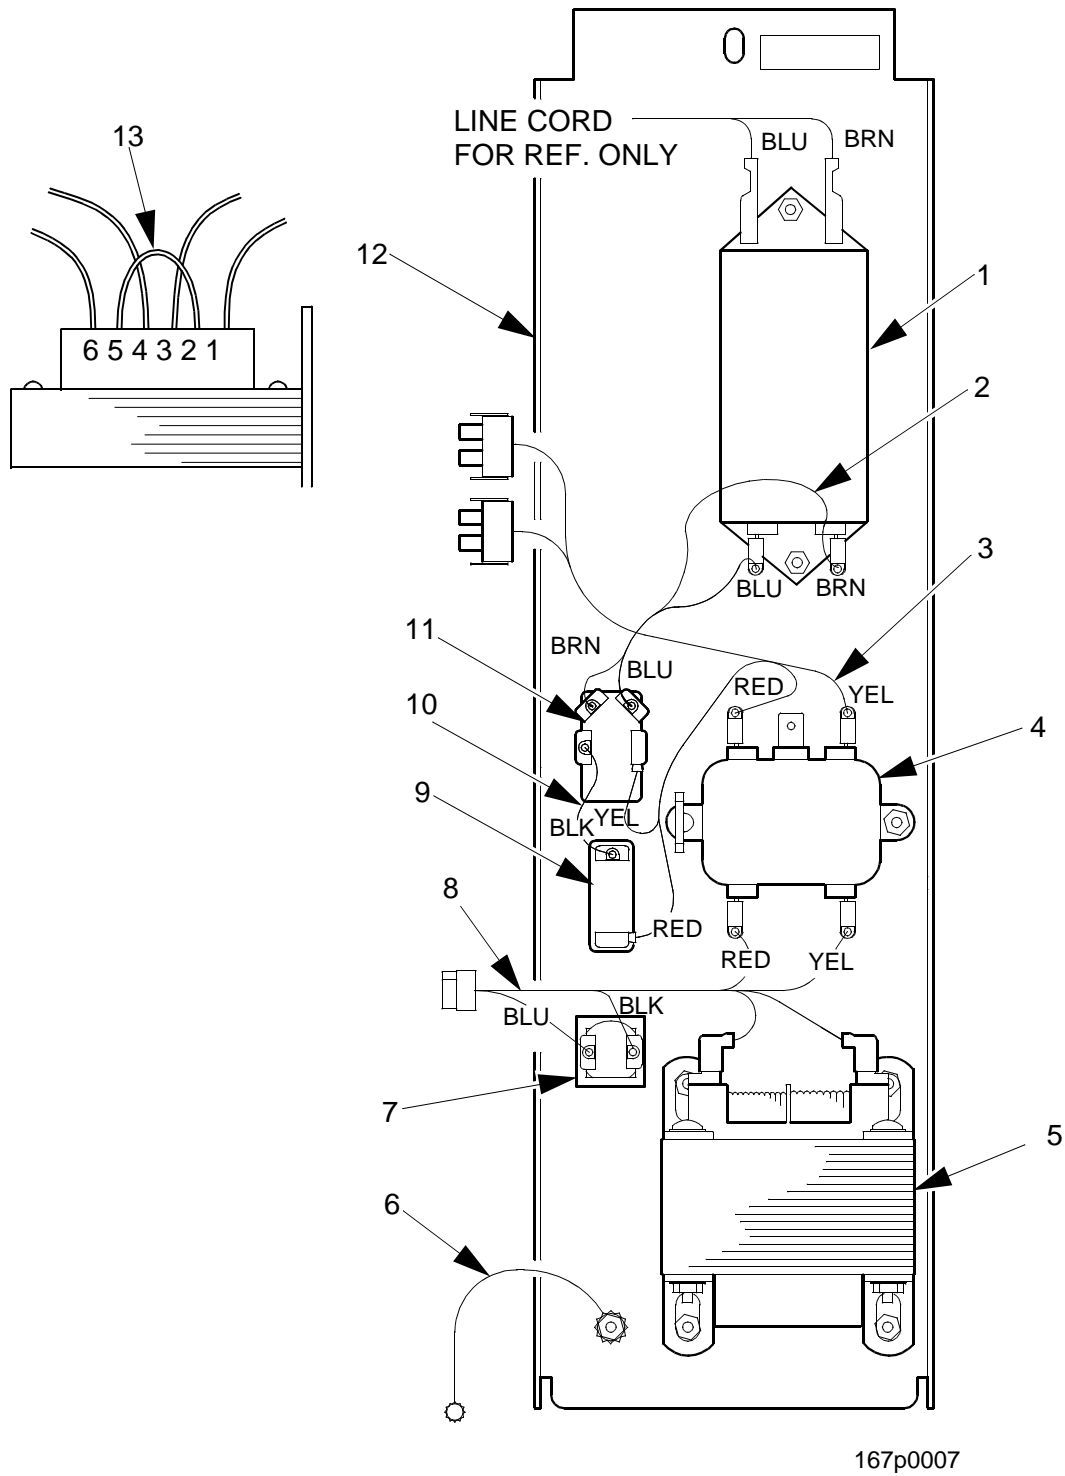

Cold Drink Center Parts Manual

Figure 38. Power Panel Assembly - UK

Cold Drink Center Parts Manual

TABLE 38. POWER PANEL ASSEMBLY - UK

INDEX	PART NUMBER	DESCRIPTION	QTY
-	4521020	POWER PANEL ASSY-U.K.-230V	-
1	9989110	MAIN LINE FILTER	1
2	6849015	JUMPER	1
3	1709000	HARNESS	1
4	9989100	E.M.I. FILTER	1
5	9989046	24V XFMR-DUAL PIR.-.187 TERM.	1
6	9984094	GROUND WIRE	1
7	9989674	BREAKER - 4A	1
8	1709001	HARNESS	1
9	9989672	BREAKER-15A	1
10	1709006	JUMPER	1
11	9984629	SWTICH	1
12	1701025	PLATE-HOUSING-PANEL	1
13	4279001	JUMPER	1