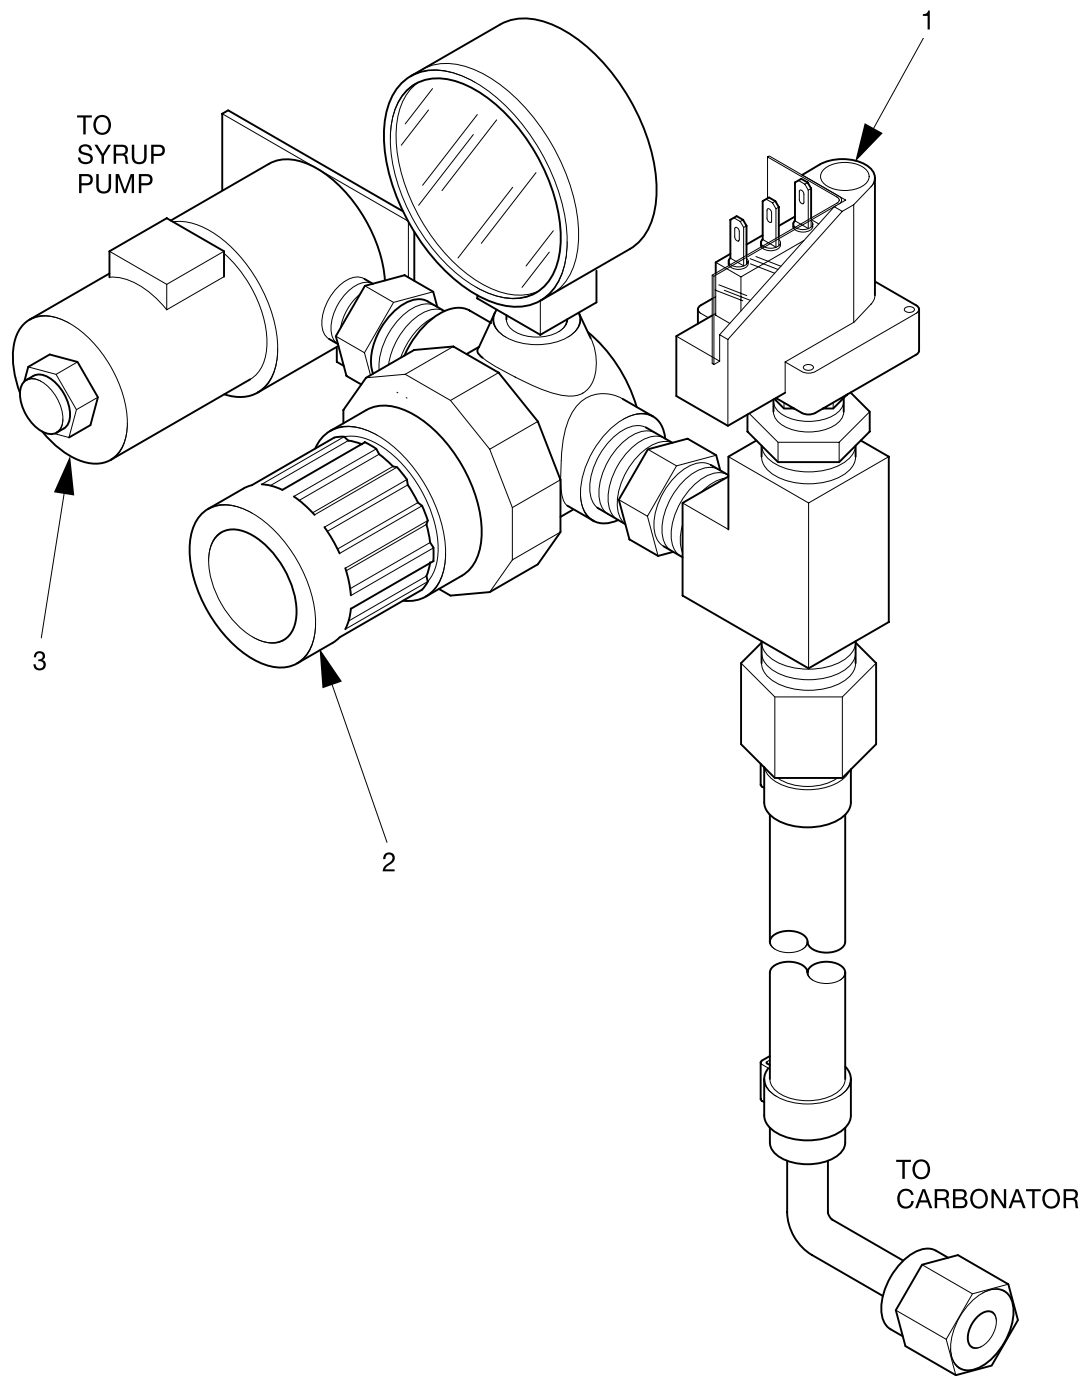

Cold Drink Center Parts Manual

TABLE 46. CUP STATION ASSEMBLY

INDEX	PART NUMBER	DESCRIPTION	QTY
-	3283034	CUP DELIVERY-FINAL-12/20 OZ. (INCLUDES INDEX: 1A, 2, 3A, 4A, 5-12, AND 14-16)	1
	3283062	CUP DELIVERY-FINAL 9/12 OZ. (INCLUDES INDEX: 1A, 2, 3B, 4B, AND 5-16)	
	3283065	CUP DEL.-FINAL-GER.-12/20 OZ. (INCLUDES INDEX: 1B, 2, 3A, 4A, 5-12, AND 14-16)	
	3283066	CUP DEL.-FINAL-GER.-9/12 OZ. (INCLUDES INDEX: 1B, 2, 3B, 4B, AND 5-16)	
1	3283035	WELD ASSEMBLY-CUP COMPARTMENT (STANDARD)	1
	3283067	WELD ASSY-CUP COMPARTMENT-(GERMAN)	
2	6231495	SPRING-CUP DEFLECTOR	1
3	3283054	CUP DEFLECTOR-RIGHT (12/20 OZ)	1
	3283064	CUP DEFLECTOR-RIGHT-SMALL CUP (9/12 OZ)	
4	3283053	CUP DEFLECTOR-LEFT (12/20 OZ)	1
	3283063	CUP DEFLECOTR-LEFT-SMALL CUP (9/12 OZ)	
5	6231443	CUP SPACER/SENSOR LENS	1
6	6231432	DRAIN TRAY-CUP DEL.COMP.	1
7	6231489	BASE-CUP DELIVERY STATION	1
8	6231492	PUSH-IN FASTENER-CUP DELIVERY	6
9	6231488	MOUNTING ASSY-CUP DEFLECTOR	1
10	3103133	WING NUT #8-32 STAINLESS	4
11	6231431	RETAINER-.188-CUP DEL.	10
12	3283055	DEFLECTOR ASSEMBLY-CHUTE	2
13	3283061	SPACER-LEFT (9/12 OZ)	1
14	3283051	EXTENSION-ICE CHUTE	1
15	3283050	ICE CHUTE-LOWER	1
16	3283059	SPACER ASSEMBLY-ADJUSTABLE	1

Cold Drink Center Parts Manual

327p0052

Figure 47. Syrup Pump CO₂ Regulator Assembly