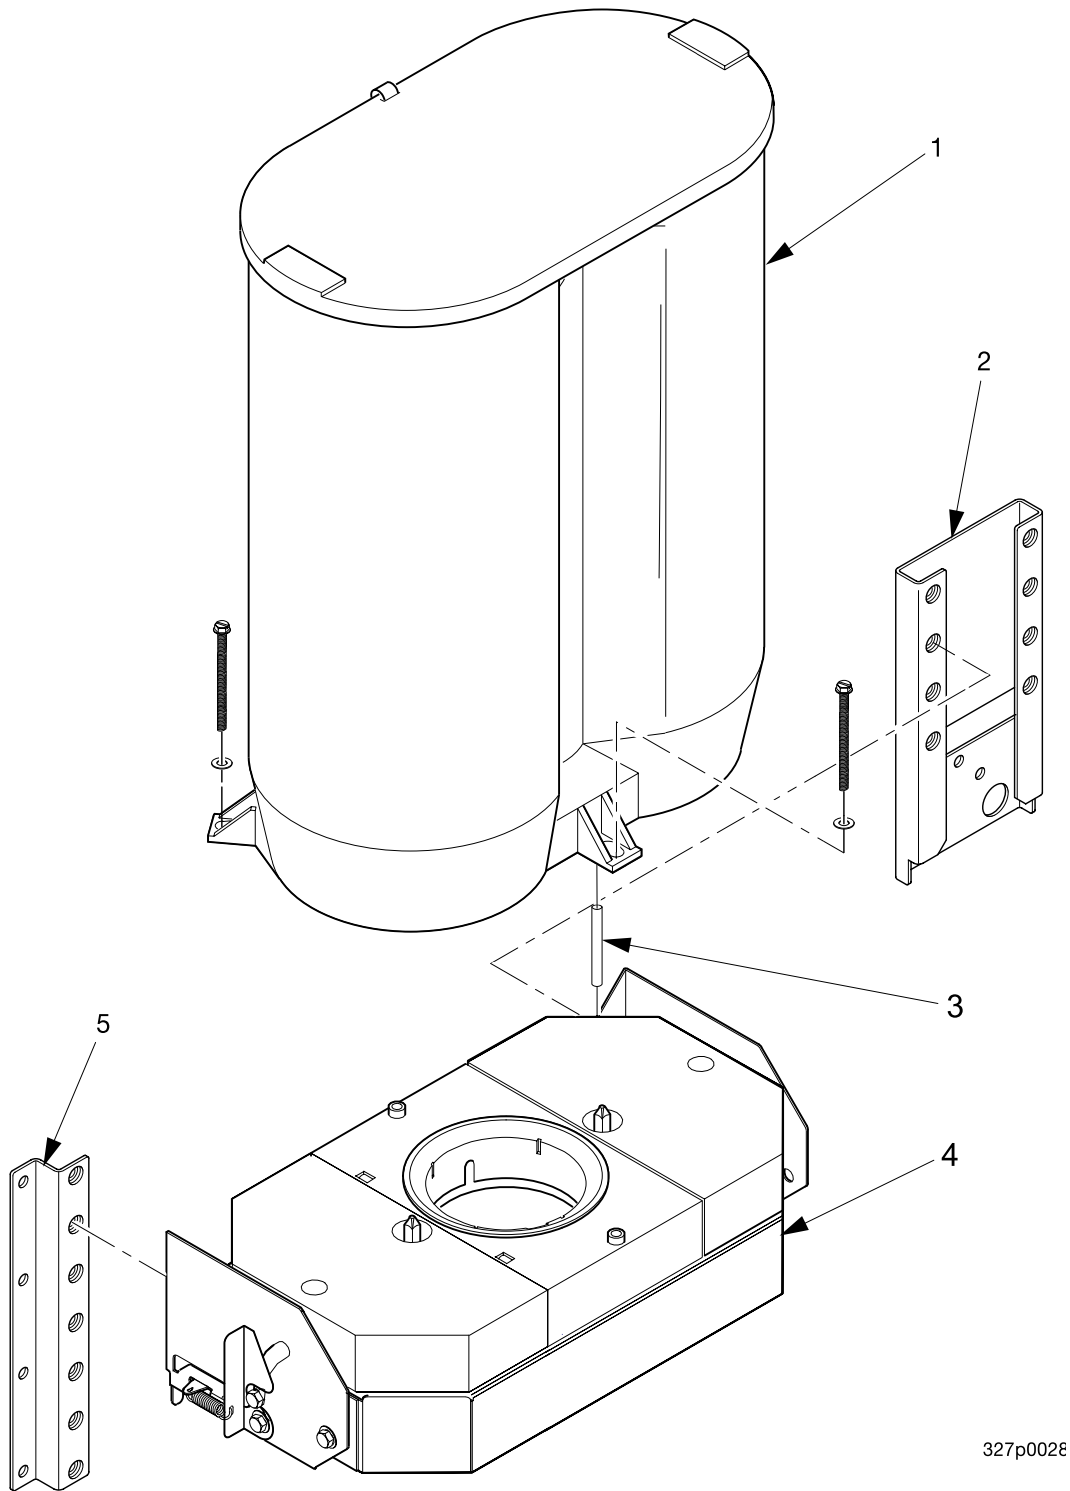

Cold Drink Center Parts Manual

Figure 22. Mechanism And Canister Assembly - Short

Cold Drink Center Parts Manual

TABLE 22. MECHANISM AND CANISTER ASSEMBLY - SHORT

INDEX	PART NUMBER	DESCRIPTION	QTY.
-	3283007	MECH & CSTR ASSEMBLY - 7 COL - 7/12 OZ	1
1	3283012	TURRET & CNSTR ASSEMBLY - 7 COL - SHORT	1
2	3282006	BRACKET - CUP MECH - CENTER	1
3	6263002	SPACER	2
4	6263001	MECHANISM ASSEMBLY - 7 COLUMN	2
5	3282005	BRACKET - CUP MECH - R & L	2