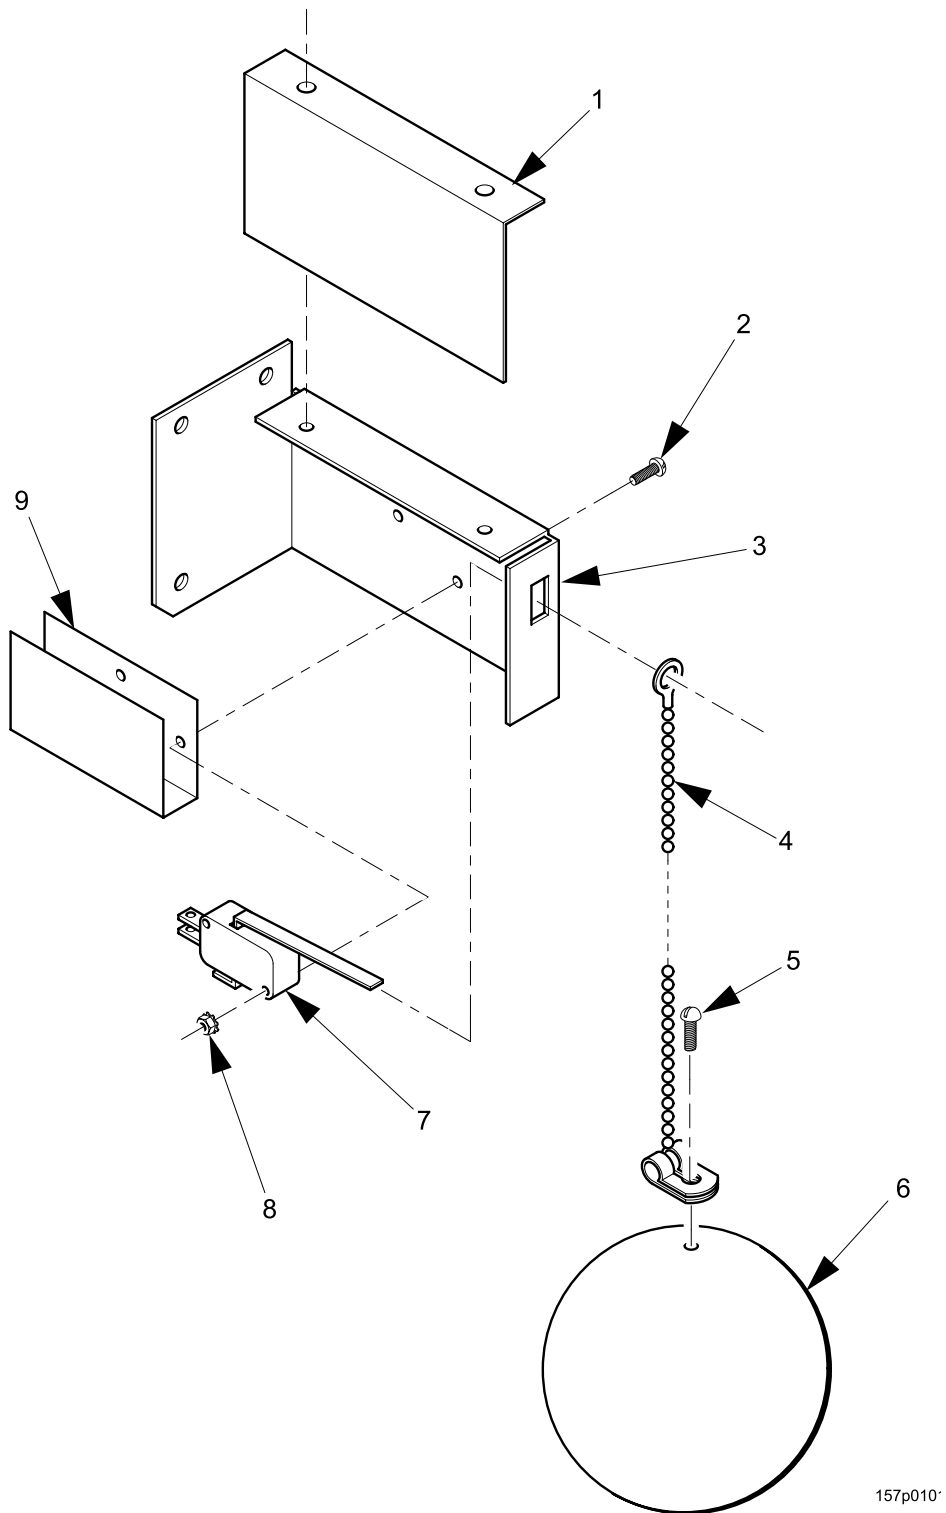

Cold Drink Center Parts Manual

Figure 52. Overflow Switch Assembly

Cold Drink Center Parts Manual

TABLE 52. OVERFLOW SWITCH ASSEMBLY

INDEX	PART NUMBER	DESCRIPTION	QTY.
-	3116130	OVERFLOW SWITCH ASSEMBLY	
1	3116126	COVER OVERFLOW SWITCH	1
2	1217160	4 - 40X5/8 RHS M SCREW Z/Y	2
3	3116123	BRACKET ASSY - OVERFLOW SWITCH	1
4	3151137	CHAIN - OVERFLOW SWITCH *	1
5	4047054	SCREW #8 18X1/2 RHS T/C	1
6	3116127	FLOAT OVERFLOW SWITCH	1
7	2304108	SWITCH LEVER V3L - 131 - D8	1
8	1217159	4 - 40 KEPS W/EXT L/WAS H ZP	2
9	3121150	INSULATION OVERFLOW SWITCH	1