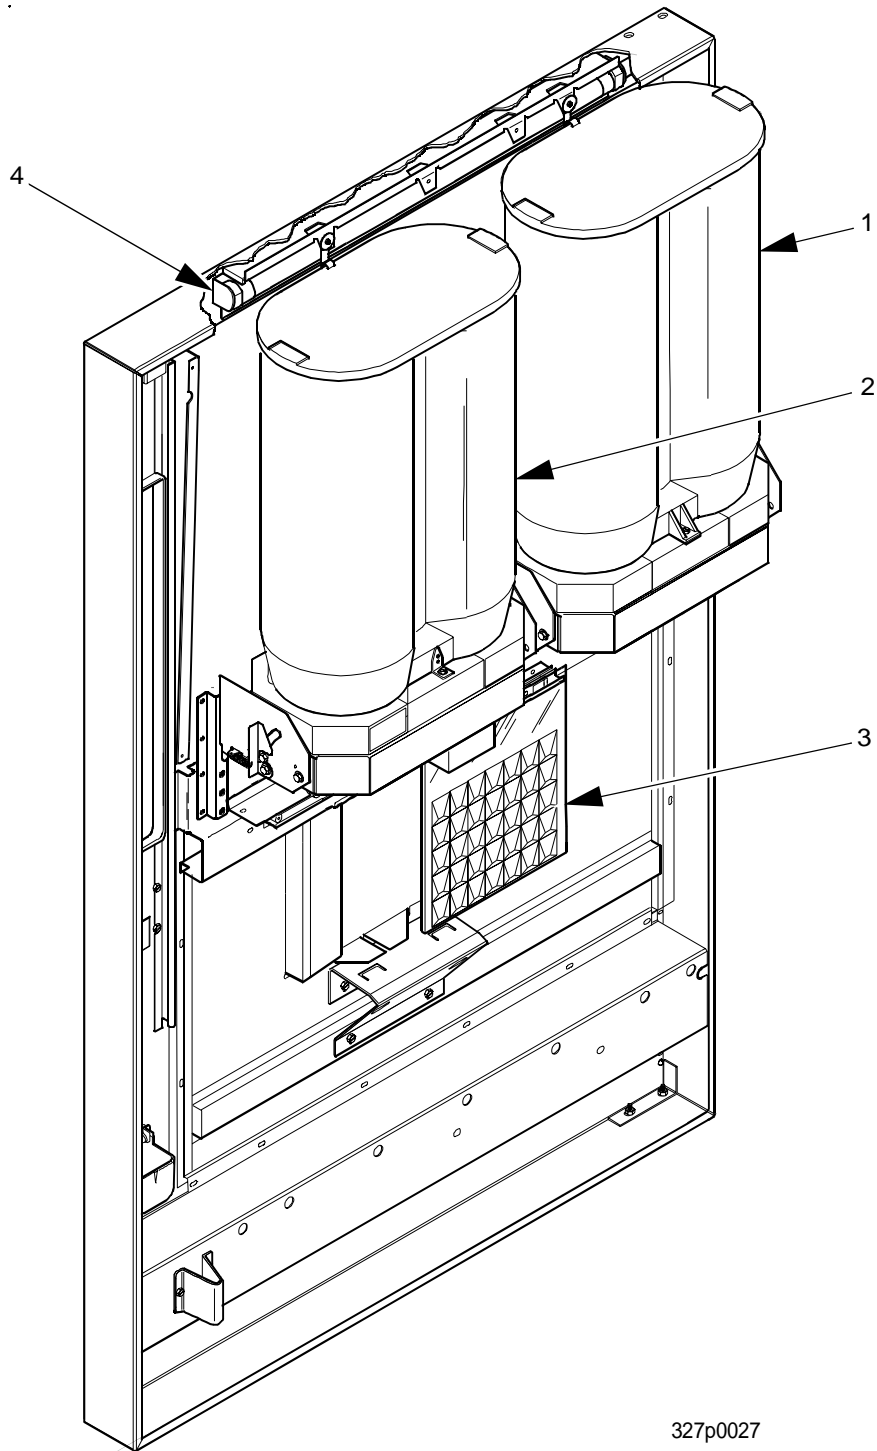

TABLE 7. DOOR ASSEMBLY PART 2 - INTERIOR

Cold Drink Center Parts Manual

Figure 7. Door Assembly Part 2 - Interior

Cold Drink Center Parts Manual

TABLE 7. DOOR ASSEMBLY PART 2 - INTERIOR

INDEX	PART NUMBER	DESCRIPTION	QTY
1	3283033	MECHANISM AND CANISTER ASSEMBLY - SMALL CUP (FIGURE 22)	1
2	3283031	MECHANISM AND CANISTER ASSEMBLYR - LARGE CUP (FIGURE 24)	1
3	6232065	DOOR - VEND (FIGURE 21)	1
4	-	FLUORESCENT LAMP ASSEMBLY AND BALLAST (FIGURE 15)	1