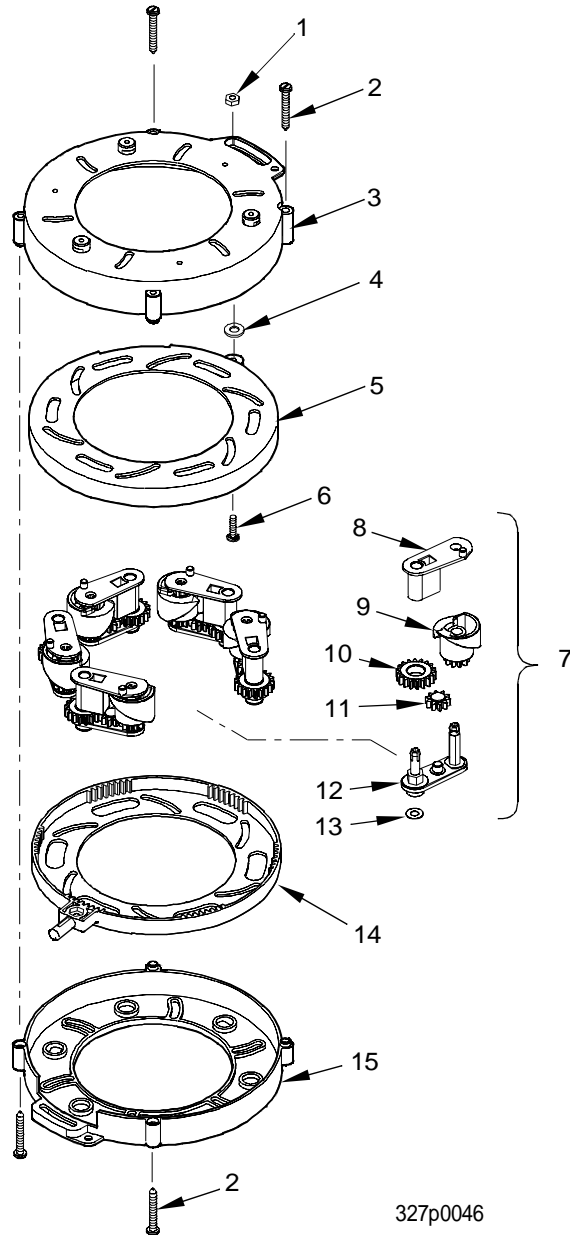

INDEX	PART NUMBER	DESCRIPTION	QTY
1	-	PANEL - TOP (TABLE 5A)	1
2	3632263	TRIM - DOOR - TOP - CLEAR	1
	3632009	TRIM - DOOR - TOP - BLACK	
3	3632011	TRIM - INSERT	3
4	3632010	TRIM - DOOR - HORIZ - CLEAR	2
5	-	PANEL - RIGHT HAND (TABLE 5B)	1
6	1302409	TRIM - DOOR - SIDE (CLEAR)	2
	1452203	TRIM DOOR - SIDE - BLACK - IBM	
7	-	PANEL - RIGHT CENTER (TABLE 5C)	1
8	3152560	TRIM - VERTICAL	2
9	-	PANEL - BOTTOM (TABLE 5D)	1
10	-	PANEL - LEFT CENTER (TABLE 5E)	1
11	3632007	TRIM - HORIZONTAL - GLASS	1
12	-	PANEL - LEFT (TABLE 5F)	1

Cold Drink Center Parts Manual

Figure 27. Cup Ring Assembly

Cold Drink Center Parts Manual

TABLE 27. CUP RING ASSEMBLY

INDEX	PART NUMBER	DESCRIPTION	QTY.
1	3143011	NUT #8-32 SELF LOCKING	1
2	6332052	SCREW - #8-16 X 1.25 PHS - PLASTITE	4
3	6333004	HOUSING - CUP RING	1
4	6114121	WASHER ROLLER	1
5	6333011	ADJUSTER RING - INTERNAL	1
6	3143009	SCREW #8-32 X .50 PHS W/LW	1
7	6333007	CAM & GEAR ASSEMBLY	6
8	6333006	RETAINER - CAM	6
9	6333012	CAM - CUP - UNIVERSAL	6
10	6233126	GEAR - 18 TOOTH	6
11	6233127	GEAR - 10 TOOTH	6
12	6333005	ARM - CAM	6
13	6234628	WASHER - PAPER MECH.	6
14	6333010	GEAR RING - INTERNAL	1
15	6333009	HOUSING - CUP RING	1

Cold Drink Center Parts Manual

Figure 28. Cup Mechanism Mounting Bracket Assembly

Cold Drink Center Parts Manual

TABLE 28. CUP MECHANISM MOUNTING BRACKET ASSEMBLY

INDEX	PART NUMBER	DESCRIPTION	QTY.
-	6233057	MOUNTING BRACKET ASSEMBLY - RIGHT (SHOWN)	REF
1	4041241	NUT - 1/4 20 SELF LOCKING	1
2	6233018	BRACKET - MECH MOUNTING - RIGHT	1
-	6233019	BRACKET - MECH MOUNTING - LEFT (NOT SHOWN)	1
3	6233037	LATCH	1
4	6233021	SCREW-1/4 X 20 X .5 HEX HD	1
5	2301057	SPRING ELEVATOR STOP	1
6	6233028	BUSHING	1