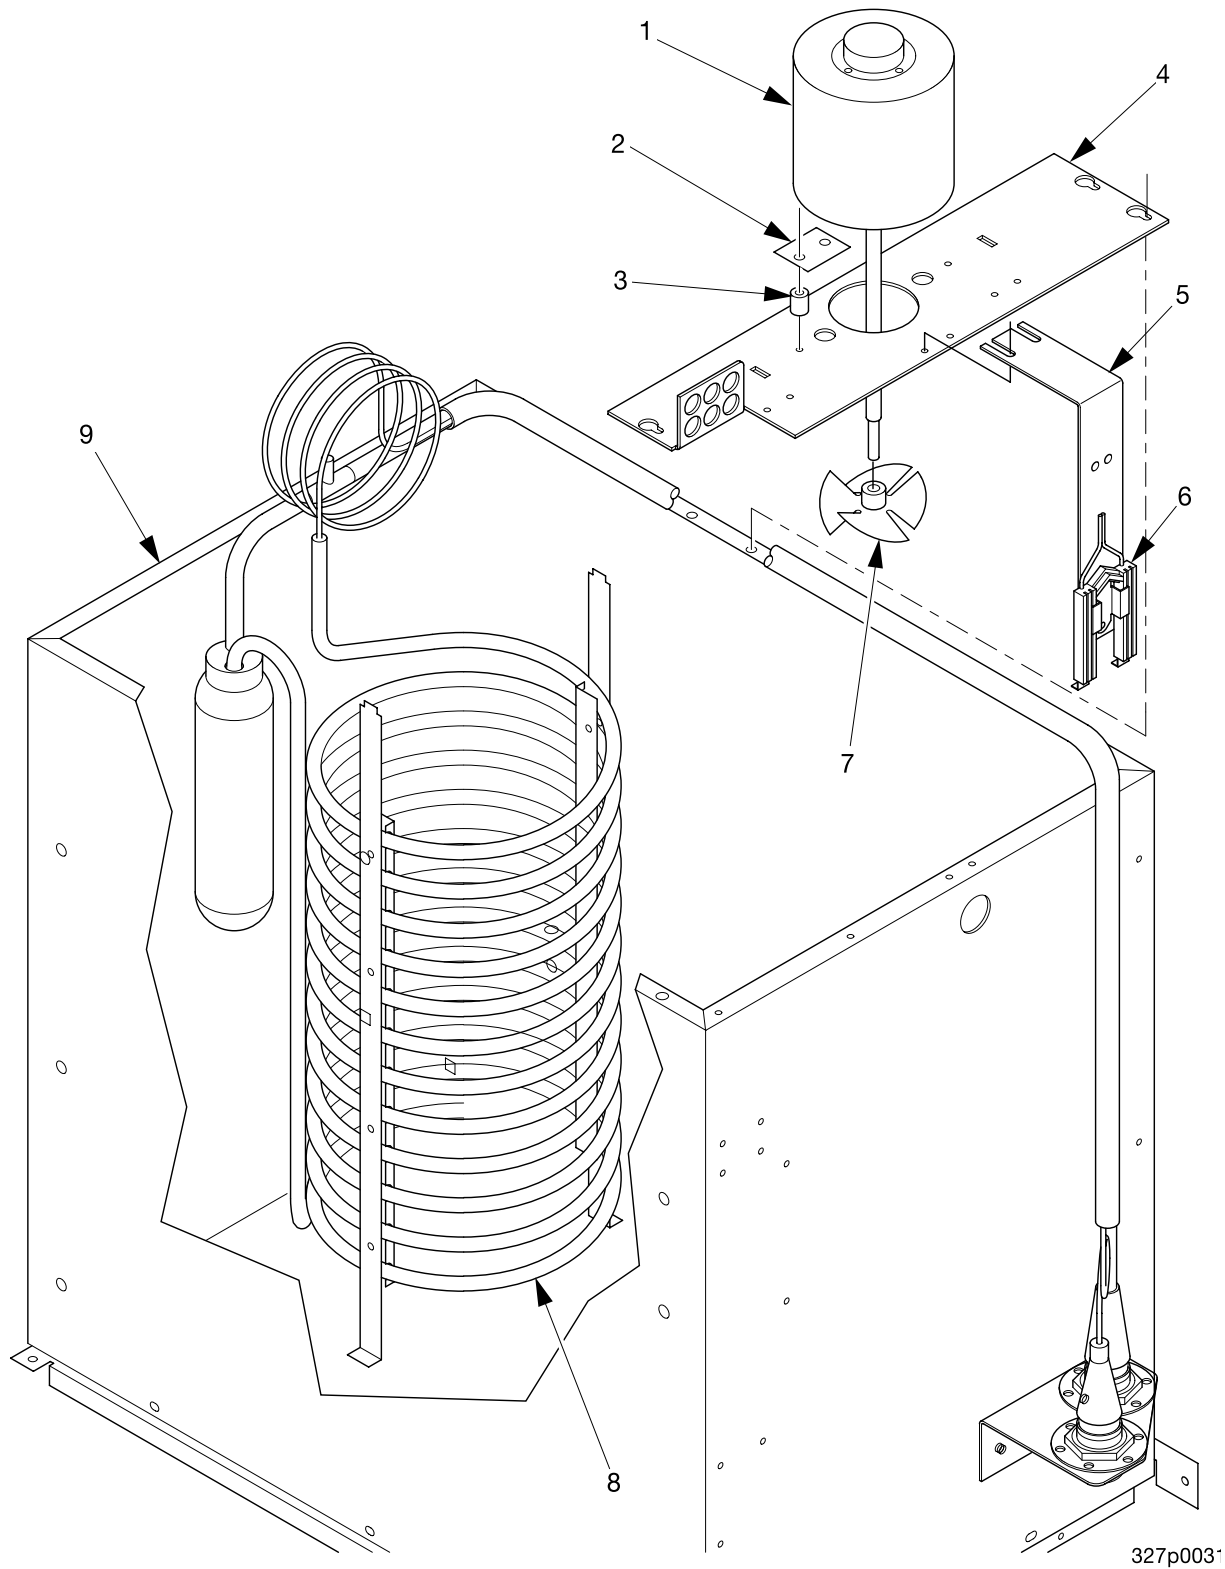

Cold Drink Center Parts Manual

Figure 49. Water Bath Assembly - Part 2

Cold Drink Center Parts Manual

TABLE 49. WATER BATH ASSEMBLY - PART 2

INDEX	PART NUMBER	DESCRIPTION	QTY.
1	3118012	MOTOR, AGITATOR	1
	3288039	MOTOR, AGITATOR 230V	
2	3128059	RETAINER, AGITATOR MOTOR	2
3	3128097	SPACER	2
4	3128057	PLATE MOUNTING, AGITATOR	1
5	3158045	BRACKET - MOUNTING - PROBE	1
6	3289012	PROBE SENSOR ASSEMBLY - RANCO	1
7	3128144	BLADE ASSEMBLY., AGITATOR	1
8	3164053	EVAP.ACCUM. - SUCTION LINE ASSEMBLY	1
9	3288002	WRAPPER & LINER ASSEMBLY	1