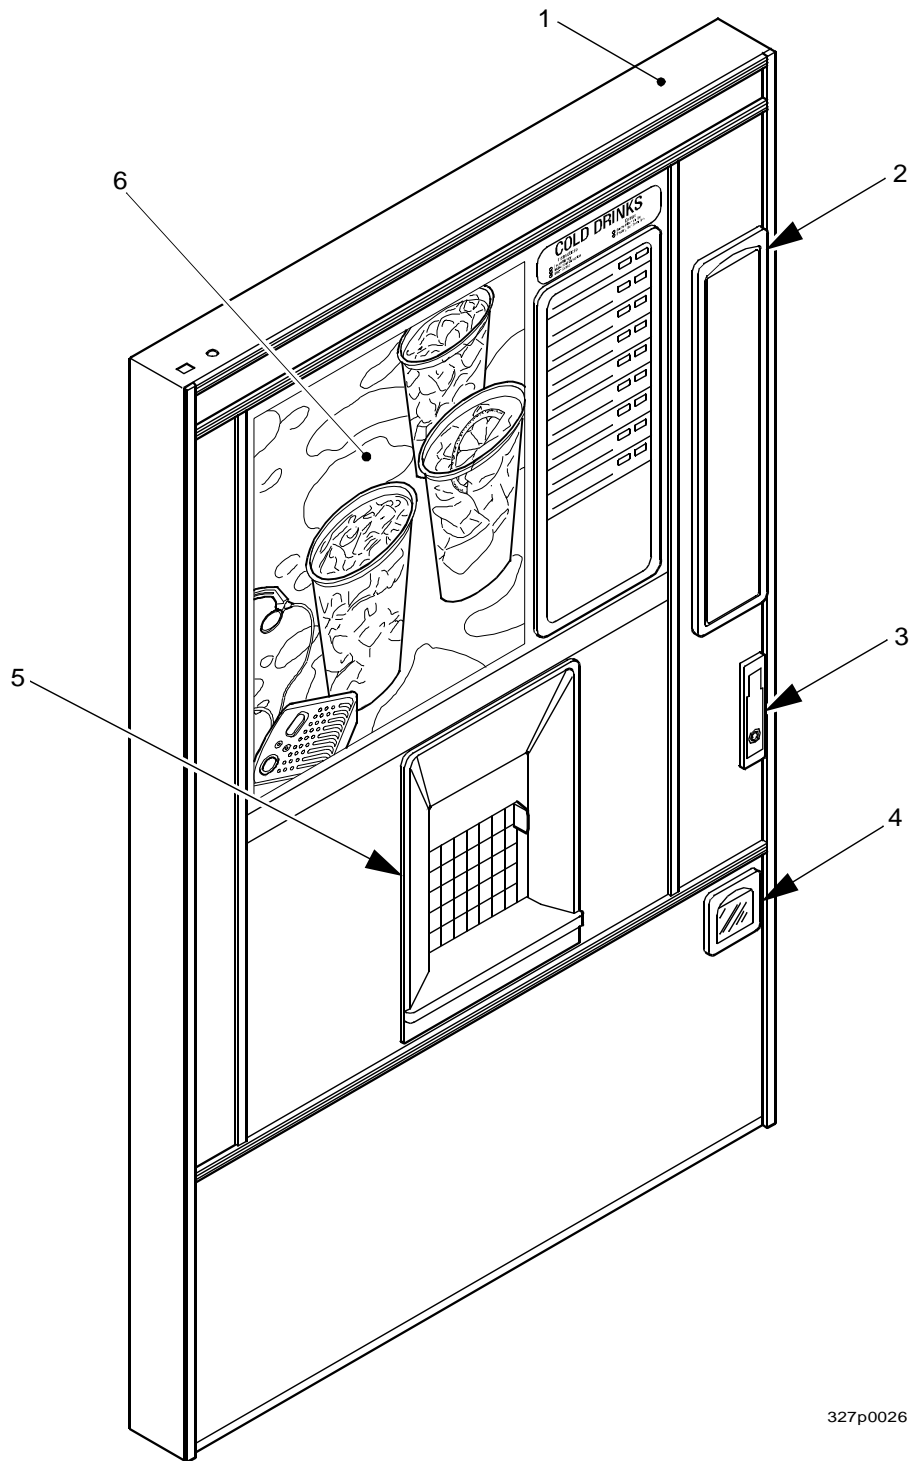

Cold Drink Center Parts Manual

327p0026

Figure 6. Door Assembly Part 1 - Exterior

Cold Drink Center Parts Manual

TABLE 6. DOOR ASSEMBLY PART 1 - EXTERIOR

INDEX	PART NUMBER	DESCRIPTION	QTY	
			STANDARD	MILLENNIA
1	3282019	DOOR WELD ASSY-PAINTED-N.V. BLACK	1	1
2	1575047	CASTING-MONETARY FRAME-BLACK	1	N/A
3	-	DOOR LOCK AND HANDLE ASSEMBLY-STANDARD STYLE (FIGURE 11)	1	N/A
4	1572011	TRIM-COIN CUP-BLACK	1	N/A
5	3152045	FRAME-CUP DELIVERY DOOR	1	N/A
6	-	DISPLAY ASSEMBLY (FIGURES 13, 14)	1	1