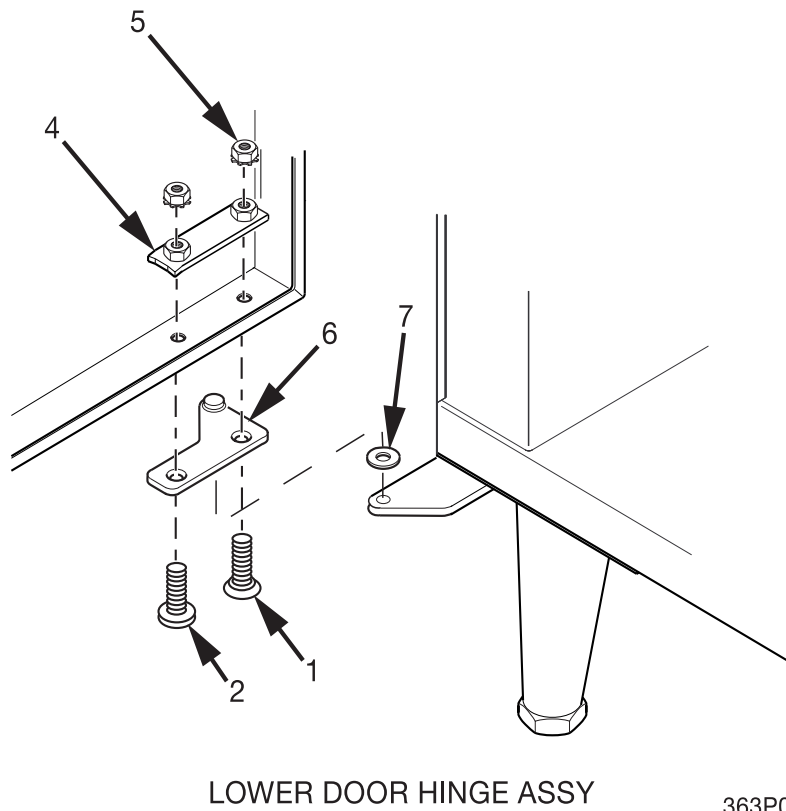

Cold Drink Center Parts Manual

Figure 8. Door Hinge Assemblies

Cold Drink Center Parts Manual

TABLE 8. DOOR HINGE ASSEMBLIES

INDEX	PART NUMBER	DESCRIPTION	QTY
1	6232036	SCREW - 5/16 - 18 X .75 FLT.HD SOCKET	2
2	6232208	WELD SCREW - #1/4-20 X 1" LG	2
3	1571098	HINGE ASSEMBLY - UPPER	1
4	6232028	PLATE ASSEMBLY - HINGE MOUNTING	2
5	1211105	1/4 - 20 KEPS NUT EXT LW ZP	2
6	6232031	HINGE ASSEMBLY - DOOR - LOWER	1
7	4242145	BEARING - THRUST - LOWER HINGE	1