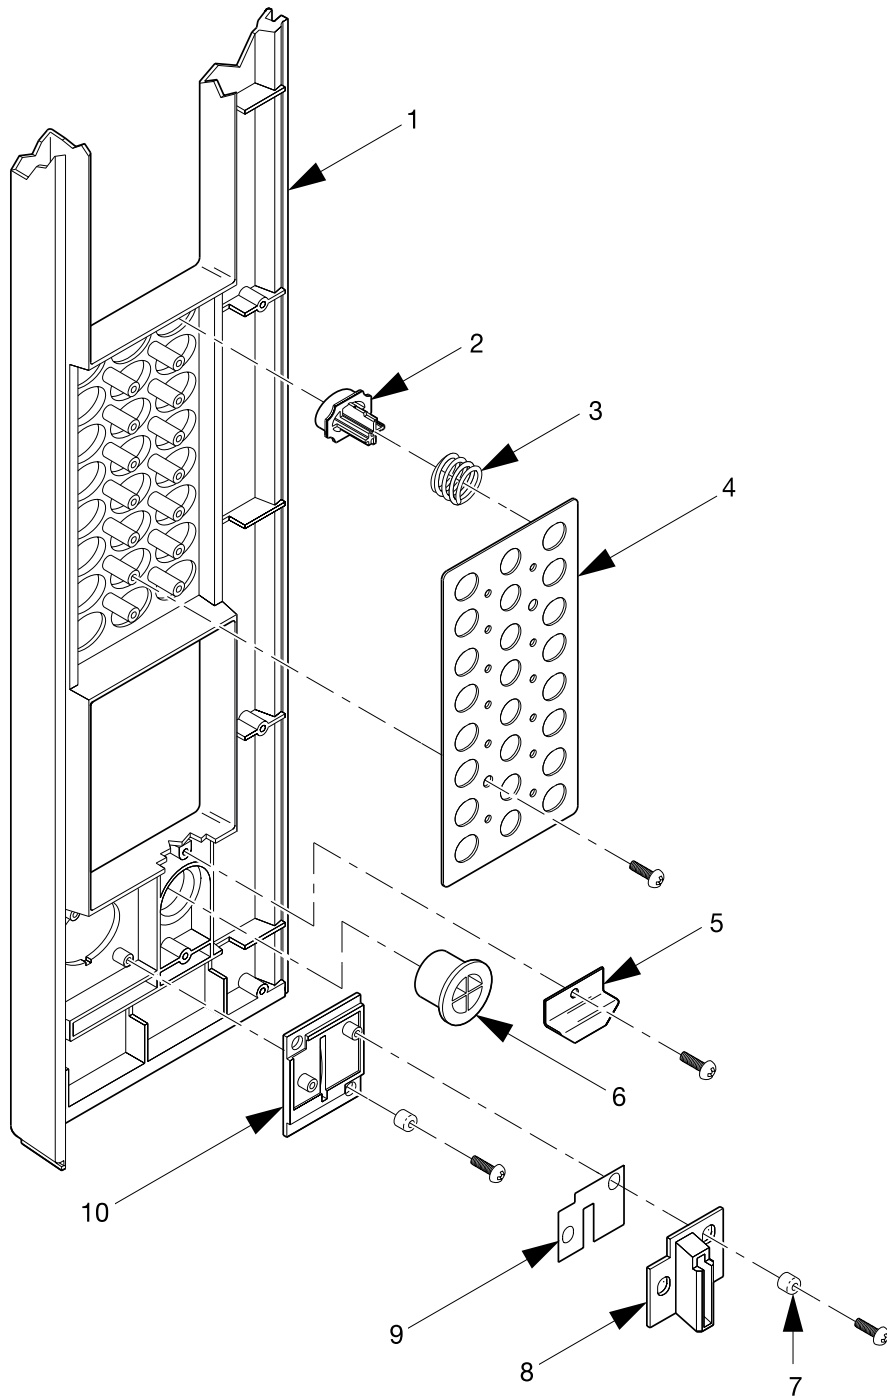

Cold Drink Center Parts Manual

363p023C

Figure 4. Trim - Millenia Style - Part 3

Cold Drink Center Parts Manual

TABLE 4. TRIM - MILLENIA STYLE - PART 3

INDEX	PART NUMBER	DESCRIPTION	QTY
1	1572213	RIGHT HAND TRIM-UPPER-"A-21	1
	3632114	R.H.TRIM-UPPER-"A-24	
2	1572212	ARRAY-PUSH BUTTON SELECTION	1
3	1572224	SPRING-PUSH BUTTON	1
4	1572223	PLATE-STOP BUTTONS	1
5	1572292	RETAINER-RETURN BUTTON	1
6	1572210	COIN RETURN BUTTON-"A-2	1
7	2302053	SPACER CUP	1
8	1572323	EXTENSION-COIN INSERT	1
9	1472222	COIN BLOCK	1
10	1572209	COIN INSERT-"A-1	1